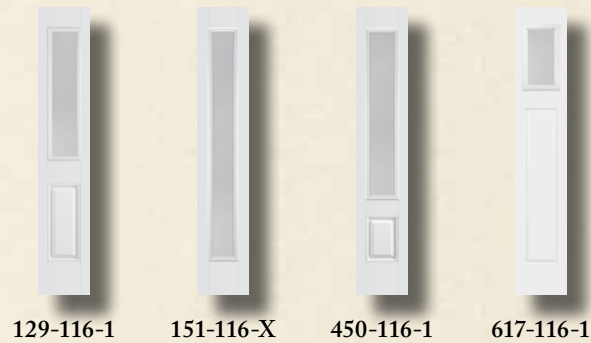

BMT
Belleville® Mahogany
Textured

BLT
Belleville® Oak
Textured

BFT
Belleville® Fir
Textured

BLS
Belleville® Smooth

MHD
Masonite® HD Steel

6'8"

8'0"

Pear 116 Privacy Rating