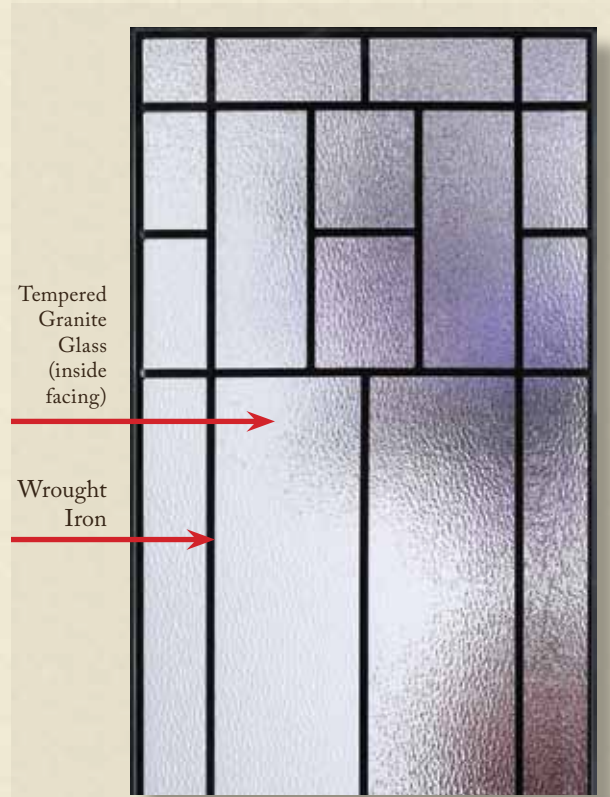

BLT
Belleville® Oak
Textured

BFT
Belleville® Fir
Textured

BLS
Belleville® Smooth

MHD
Masonite® HD Steel

Wrought Iron

6'8"

8'0"

Privacy Rating