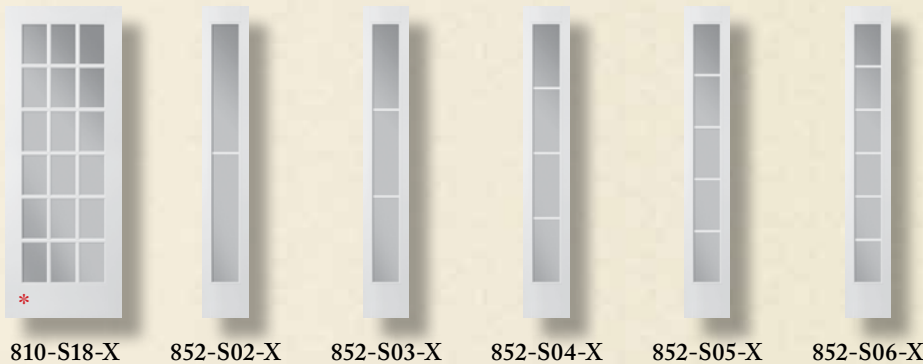

Clear - 010

Chord - 115