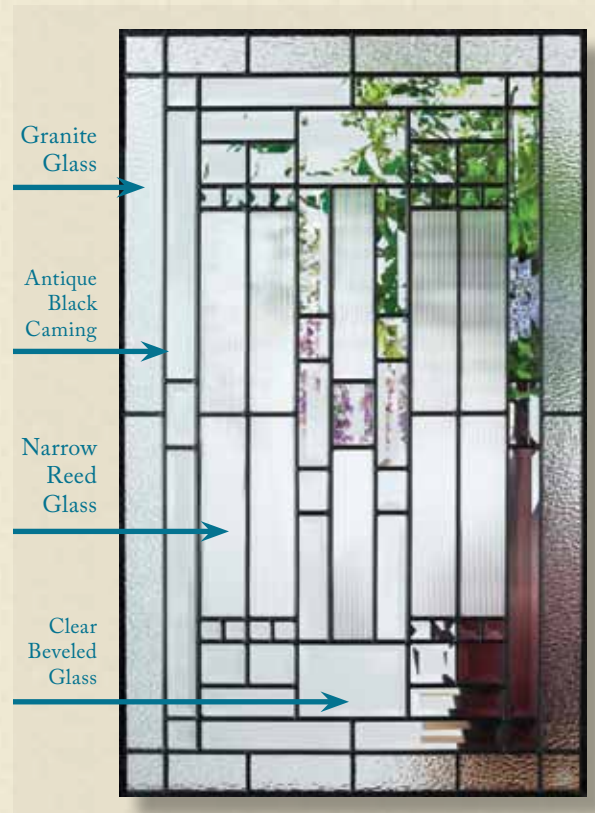

Antique Black Caming

6'8"

8'0"

Privacy Rating