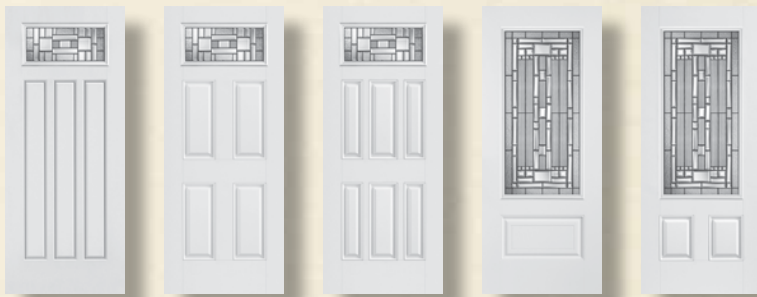

BMT
Belleville[®] Mahogany
Textured

BLT
Belleville[®] Oak
Textured

BFT
Belleville[®] Fir
Textured

BLS
Belleville[®] Smooth

MHD
Masonite[®] HD Steel

Antique Black Caming

6'8"

106-366-1 106-366-1P 106-366-2 106-366-3 122-366-X 203-366-7 217-366-2C With Dentil 217-366-2 217-366-X