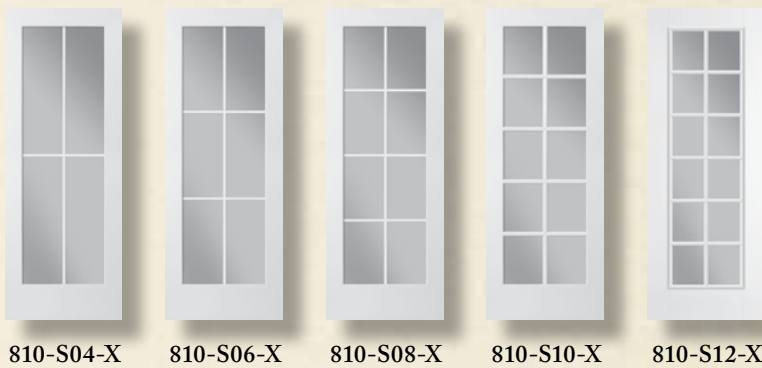

Clear - 010

Chord - 115