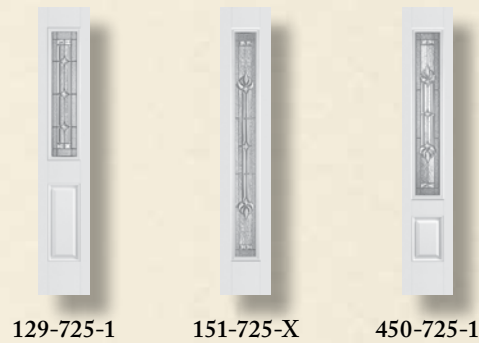

Privacy Rating

BMT
Belleville[®] Mahogany
Textured

BLT
Belleville[®] Oak
Textured

BFT
Belleville[®] Fir
Textured

BLS
Belleville[®] Smooth

MHD
Masonite[®] HD Steel

Brass & Platinum Caming

6'8"