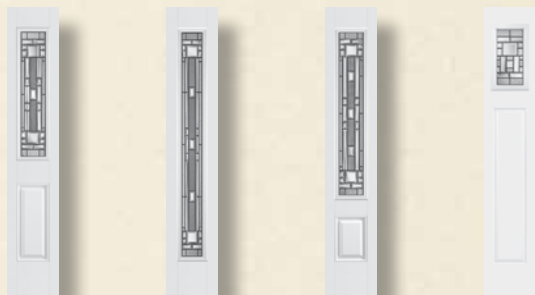

129-366-1   151-366-X   450-366-1   617-366-1