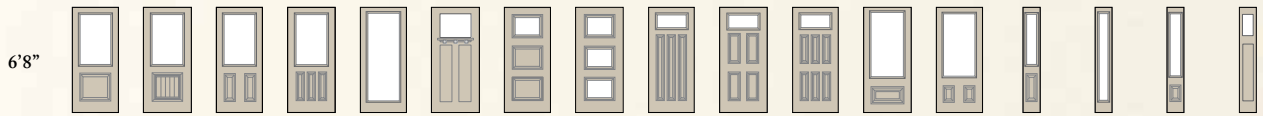

Cross Reed 118 Privacy Rating

Pear Glass Shown

Textured Glass Families • 119 • 140•

Belleville® Oak Textured with Quill Glass • Door BLT-106-119-2

Belleville® Mahogany Textured with Pearl Glass • Doors BMT-122-140-X