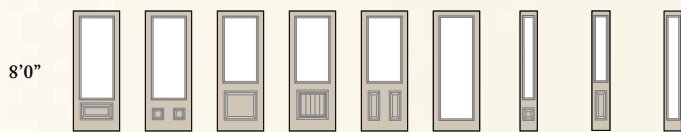

Brass	122-724-1	122-724-2	404-724-1	404-724-1P	404-724-2	810-724-X	151-724-1	450-724-1	852-724-X
Platinum	122-725-1	122-725-2	404-725-1	404-725-1P	404-725-2	810-725-X	151-725-1	450-725-1	852-725-X
BMT	•				•	•	•	•	•
BLT			•		•	•	•	•	•
BFT									
BLS	•		•	•	•	•	•	•	•
MHD		•	•		•	•	•	•	•

Privacy Rating

BMT
Belleville® Mahogany
Textured

BLT
Belleville® Oak
Textured

BFT
Belleville® Fir
Textured

BLS
Belleville® Smooth

MHD
Masonite® HD Steel