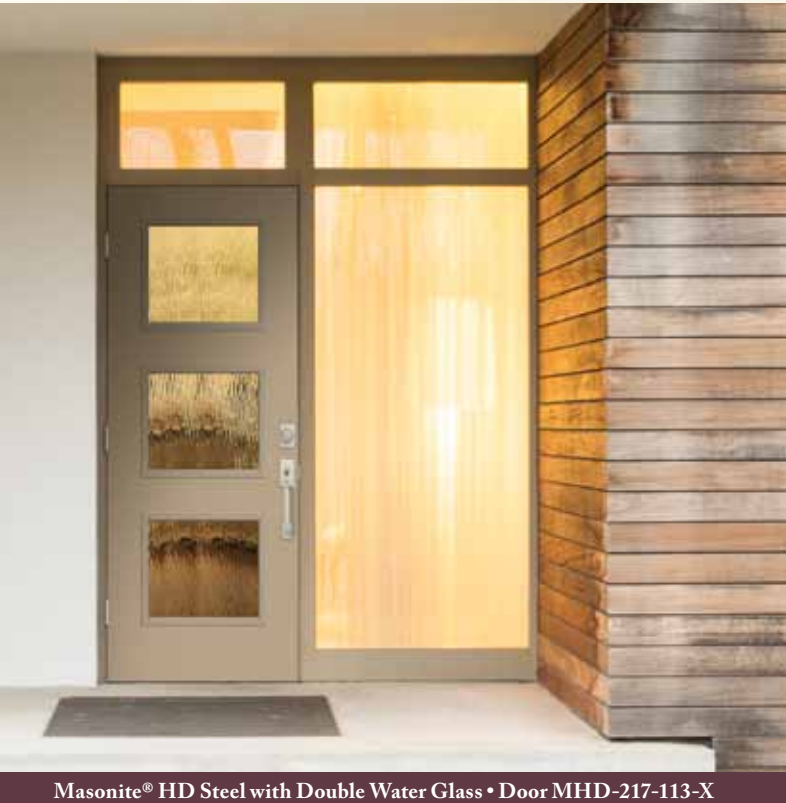

151-957-1

450-957-1

T-957 Transom

Privacy Rating

Textured Glass Families • 113 • 115•

Masonite® HD Steel with Double Water Glass • Door MHD-217-113-X

Belleville® Smooth with Chord Glass • Door BLS-122-S08-115-X