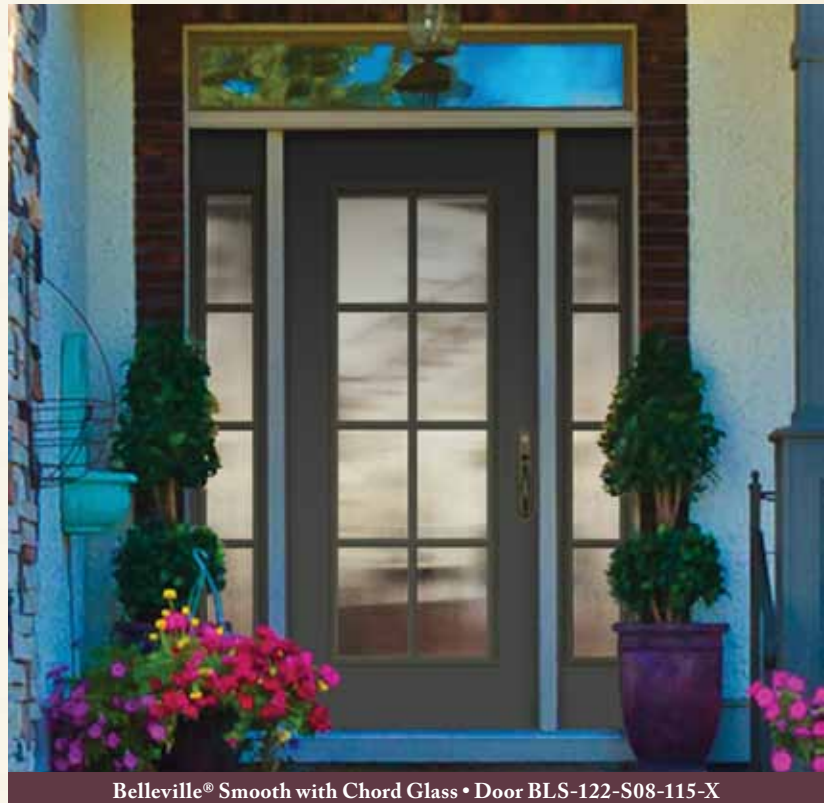

151-957-1

450-957-1

T-957 Transom

Privacy Rating

Textured Glass Families • 113 • 115•

Masonite® HD Steel with Double Water Glass • Door MHD-217-113-X

Belleville® Smooth with Chord Glass • Door BLS-122-S08-115-X