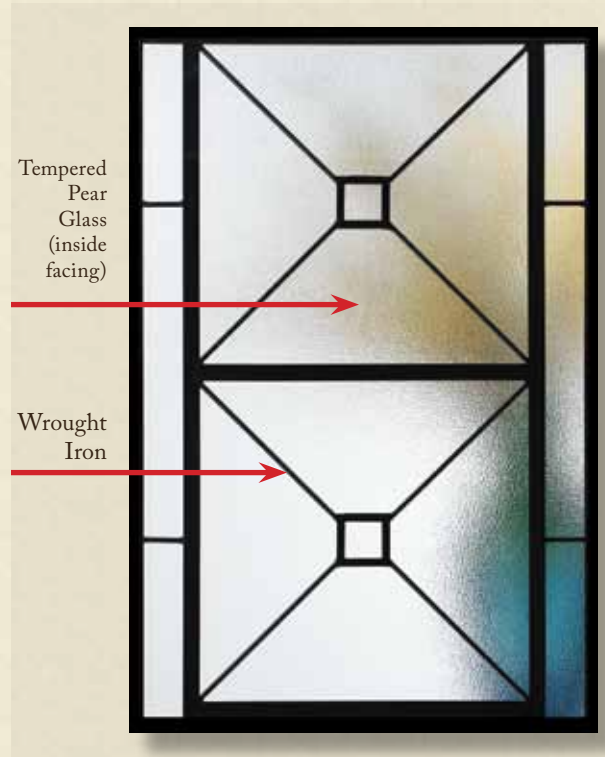

Wrought Iron

6'8"

8'0"

Privacy Rating