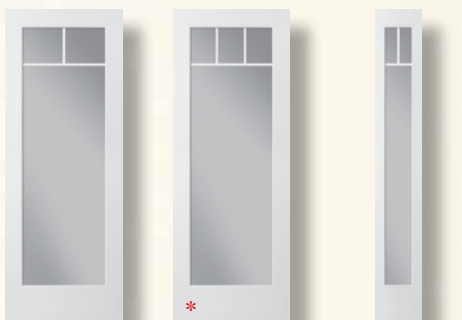

6'8" Glass Sizes

- 114 = 14" x 64"
- 120 = 20" x 64"
- 122 = 22" x 64"
- 926 = 26" x 64"
- 152 = 7" x 64"

Prairie Internal Grilles

6'8"

122-09PLE-X 152-06PLE-X

Clear Low-E Glass is Standard
Clear Insulated Glass is Available

8'0"

810-03CLE-X 810-04CLE-X 852-03CLE-X

8'0" Glass Sizes

- 814 = 14" x 80"
- 820 = 20" x 80"
- 810 = 22" x 80"
- 826 = 26" x 80"
- 852 = 8" x 80"

8'0"

810-09PLE-X 852-06PLE-X

VFT
VistaGrande™ Fir
Textured

VSG
VistaGrande™ Smooth