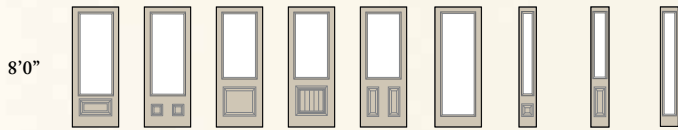

8'0"

Pearl	122-119-1	122-119-2	404-119-1	404-119-1P	404-119-2	810-119-X	151-119-1	450-119-1	852-119-X
Quill	122-140-1	122-140-2	404-140-1	404-140-1P	404-140-2	810-140-X	151-140-1	450-140-1	852-140-X
BMT	•					•	•	•	•
BLT			•			•	•	•	•
BFT									
BLS	•		•	•	•	•	•	•	•
MHD		•				•	•	•	•

BMT
Belleville® Mahogany
Textured

BLT
Belleville® Oak
Textured

BFT
Belleville® Fir
Textured

BLS
Belleville® Smooth

MHD
Masonite® HD Steel