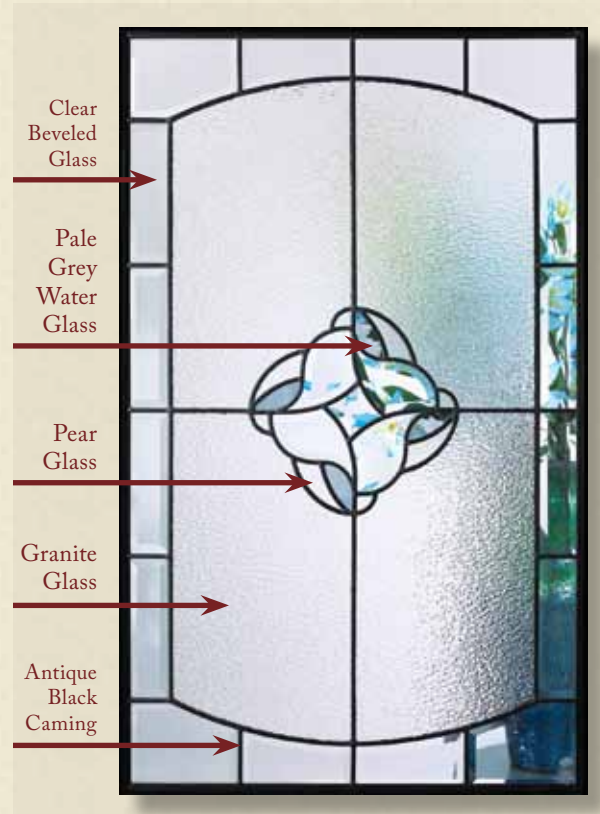

BLT
Belleville® Oak
Textured

BFT
Belleville® Fir
Textured

BLS
Belleville® Smooth

MHD
Masonite® HD Steel

Antique Black Caming

6'8"

8'0"

Privacy Rating