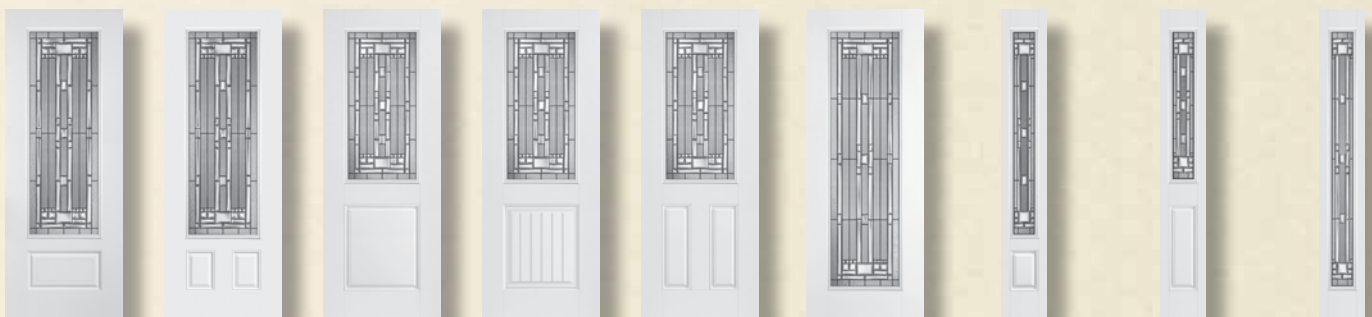

8'0"

122-366-1   122-366-2   404-366-1   404-366-1P   404-366-2   810-366-X   151-366-1   450-366-1   852-366-X