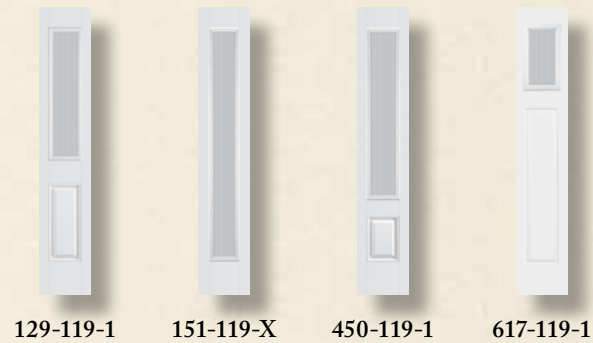

BMT
Belleville® Mahogany
Textured

BLT
Belleville® Oak
Textured

BFT
Belleville® Fir
Textured

BLS
Belleville® Smooth

MHD
Masonite® HD Steel

6'8"

8'0"

Privacy Rating