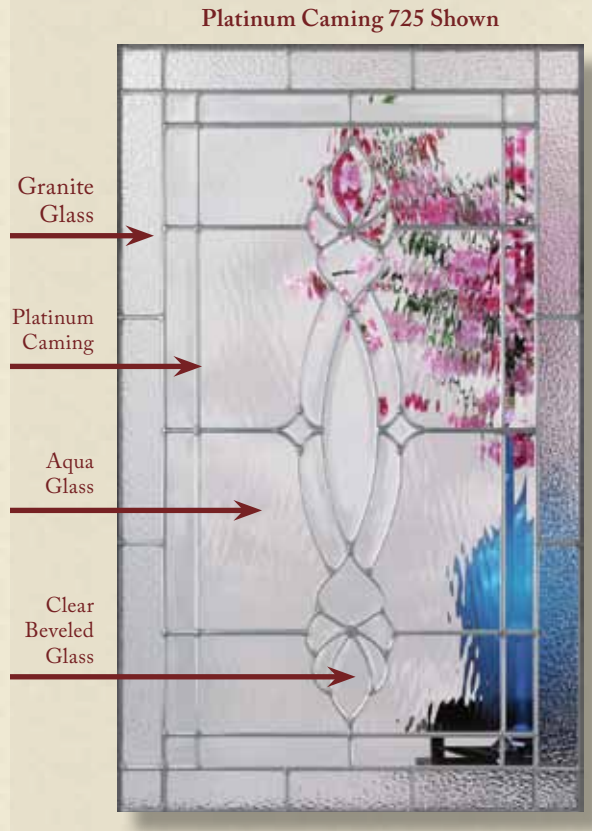

Privacy Rating

BMT
Belleville[®] Mahogany
Textured

BLT
Belleville[®] Oak
Textured

BFT
Belleville[®] Fir
Textured

BLS
Belleville[®] Smooth

MHD
Masonite[®] HD Steel

Brass & Platinum Caming

6'8"