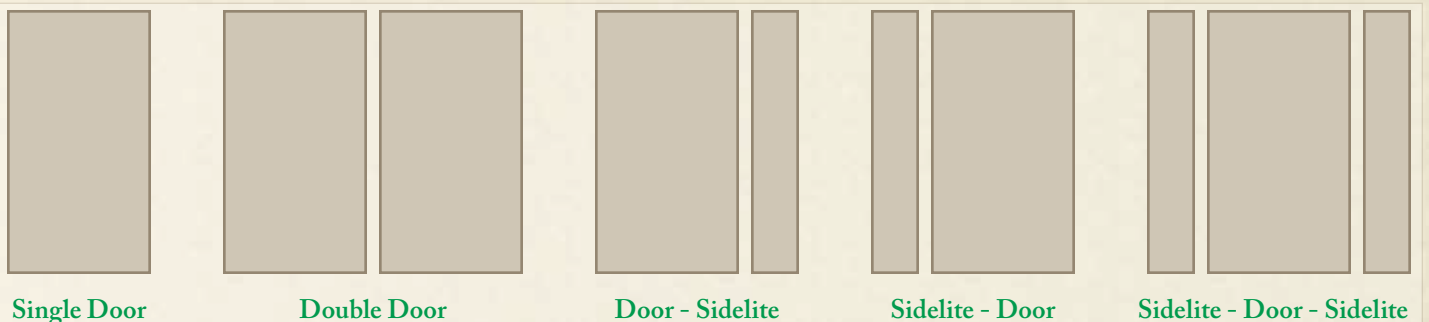

Door Configurations