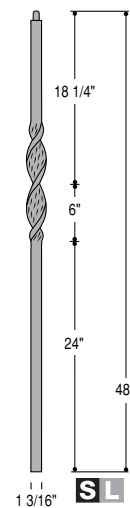

Belly

Belly Balusters have 1/2" square tops.

2986
PLA40-BLY
No AN

2987
ITW40-BLY
No AN

2988
1BASK40-BLY
No AN

Knee Wall

Shown: 2685 Knee Wall Scroll, 2555 Baluster, 2350 Rake Collar.

2650
KW14-1TW
Only SAT,
PC, ORB

2651
KW14-2TW
Only SAT,
PC, ORB

2652
KW14-1BASK
Only SAT,
PC, ORB

2653
KW14-2BASK
Only SAT,
PC, ORB

2685
KW14-M501
Only SAT,
PC, ORB

Decorative Panel

2490
M590
No AN

2491
M390
No AN

Decorative Panels have 1/2" square tops.

2492
M555
No AN

S Legend:
SOLID IRON

L Legend:
LITE IRON

Newels

Shown: Detail 2450 Newel

2450
Newel
NEWL-BASK
All Finishes

2452
Newel
NEWL-TW
All Finishes

2940
Newel
Front View*
NEWL-140
No AN

2942
Newel
NEWL-RIB
All Finishes

4091-KIT
Iron Panel and Cap Kit
All Finishes
Use with C-4091-IP
Box Newel
(See Page 11)

Shoe Options 1/2"

2340
FSH01
Flat Shoe
All Finishes

2342
M06
Tall Shoe
with Set Screw
All Finishes