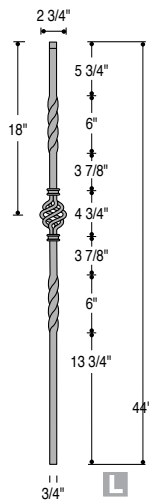

2930
M401
Only BLK

Medallion Balusters have 1/2" square tops.

2931
M402
Only BLK

2932
M408
Only BLK

2933
M411
Only BLK

Mega

2850
MEGA-1TW
No AN

2851
MEGA-2TW
No AN

Belly

Belly Balusters have 1/2" square tops.

2986
PLA40-BLY
No AN

2987
ITW40-BLY
No AN

2988
1BASK40-BLY
No AN

Knee Wall

Shown: 2685 Knee Wall Scroll, 2555 Baluster, 2350 Rake Collar.

2650
KW14-1TW
Only SAT,
PC, ORB