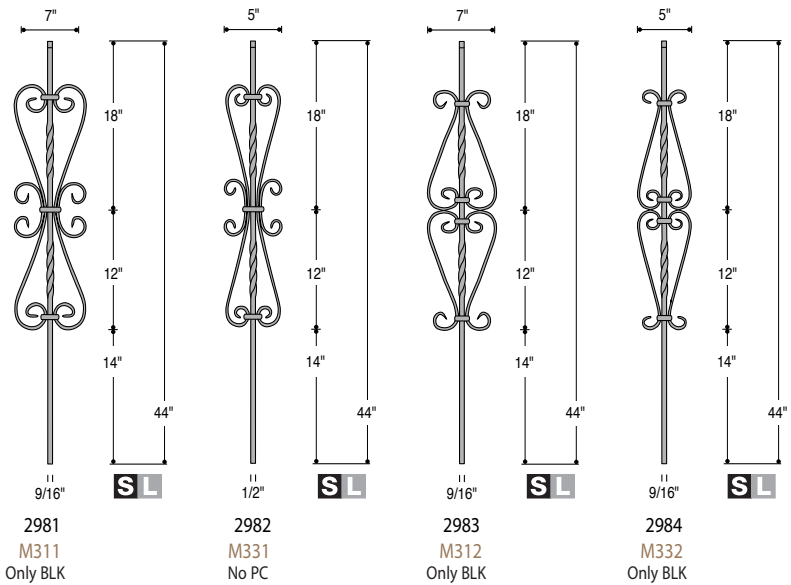

- Design possibilities are endless with the dozens of profiles available in WM Coffman's Woodmark Iron Collection.
- Each profile is offered in a single length, creating a trim from the bottom application. With profiles centered from the top of the baluster, the pattern you choose will always align with the angle of your stair.
- Incorporate 1, 2, 3 or more balusters for a truly unique look. Symmetry and elegance are guaranteed.
- Balusters are designed with a round top pin for easy and aesthetic installations (exceptions are noted).
- A full line of accessories and installation adhesive systems add decorative detail while providing secure installations.

Round 1/2"

Round 9/16"

IRON Construction
LITE IRON

Twist & Basket

Versatile

Ribbon

Gothic

Scroll

S Legend: SOLID IRON **L** Legend: LITE IRON

Medallion

4" Medallions for use in Medallion Balusters

2920
ME03
Only BLK

2921
US05
Only BLK

2922
ME08
Only BLK

2920
ME07
Only BLK

2924
ME07PB
Only BRASS Finish

2930
M401
Only BLK

Medallion Balusters have 1/2" square tops.

2931
M402
Only BLK

2932
M408
Only BLK

2933
M411
Only BLK

Mega

2850
MEGA-1TW
No AN

2851
MEGA-2TW
No AN