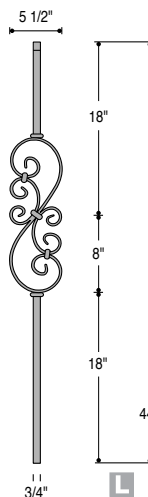

2930
M401
Only BLK

Medallion Balusters have 1/2" square tops.

2931
M402
Only BLK

2932
M408
Only BLK

2933
M411
Only BLK

Mega

2850
MEGA-1TW
No AN

2851
MEGA-2TW
No AN

2852
MEGA-1BASK
No AN

2853
MEGA-2BASK
No AN

2855
MEGA-PLA
No AN

2856
MEGA-1KNUC
No AN

Shown: 2852 Baluster,
2853 Baluster,
2392 Flat Shoe.

2857
MEGA-2KNUC
No AN

2881
MEGA-601
No AN

2885
MEGA-501
No AN

Belly

Belly Balusters have 1/2" square tops.

2986
PLA40-BLY
No AN

2987
ITW40-BLY
No AN

2988
1BASK40-BLY
No AN

Knee Wall

Shown: 2685 Knee Wall Scroll, 2555 Baluster, 2350 Rake Collar.

2650
KW14-1TW
Only SAT,
PC, ORB