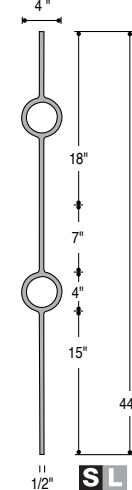

Round 1/2"

Round 9/16"

IRON Construction
LITE IRON

Twist & Basket

Versatile

Ribbon

Gothic

Scroll

S Legend: SOLID IRON **L** Legend: LITE IRON

Medallion

4" Medallions for use in Medallion Balusters

2920
ME03
Only BLK

2921
US05
Only BLK

2922
ME08
Only BLK

2920
ME07
Only BLK

2924
ME07PB
Only BRASS Finish

2930
M401
Only BLK

Medallion Balusters have 1/2" square tops.

2931
M402
Only BLK

2932
M408
Only BLK

2933
M411
Only BLK

Mega

2850
MEGA-1TW
No AN

2851
MEGA-2TW
No AN

Belly

Belly Balusters have 1/2" square tops.

2986
PLA40-BLY
No AN

2987
ITW40-BLY
No AN

2988
1BASK40-BLY
No AN

Knee Wall

Shown: 2685 Knee Wall Scroll, 2555 Baluster, 2350 Rake Collar.

2650
KW14-1TW
Only SAT,
PC, ORB