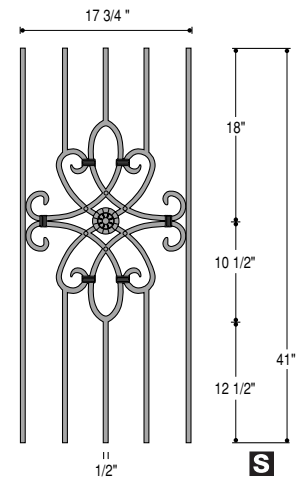

Belly

Belly Balusters have 1/2" square tops.

2986
PLA40-BLY
No AN

2987
ITW40-BLY
No AN

2988
1BASK40-BLY
No AN

Knee Wall

Shown: 2685 Knee Wall Scroll, 2555 Baluster, 2350 Rake Collar.

2650
KW14-1TW
Only SAT,
PC, ORB

2651
KW14-2TW
Only SAT,
PC, ORB

2652
KW14-1BASK
Only SAT,
PC, ORB

2653
KW14-2BASK
Only SAT,
PC, ORB

2685
KW14-M501
Only SAT,
PC, ORB

Decorative Panel

2490
M590
No AN

2491
M390
No AN

Decorative Panels have 1/2" square tops.