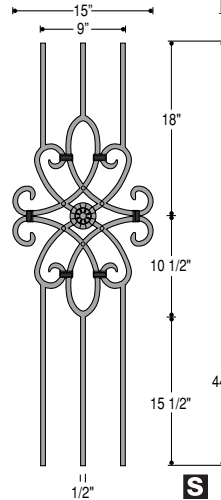

Belly

Belly Balusters have 1/2" square tops.

2986
PLA40-BLY
No AN

2987
ITW40-BLY
No AN

2988
1BASK40-BLY
No AN

Knee Wall

Shown: 2685 Knee Wall Scroll, 2555 Baluster, 2350 Rake Collar.

2650
KW14-1TW
Only SAT,
PC, ORB

2651
KW14-2TW
Only SAT,
PC, ORB

2652
KW14-1BASK
Only SAT,
PC, ORB

2653
KW14-2BASK
Only SAT,
PC, ORB

2685
KW14-M501
Only SAT,
PC, ORB

Decorative Panel

2490
M590
No AN

2491
M390
No AN

Decorative Panels have 1/2" square tops.