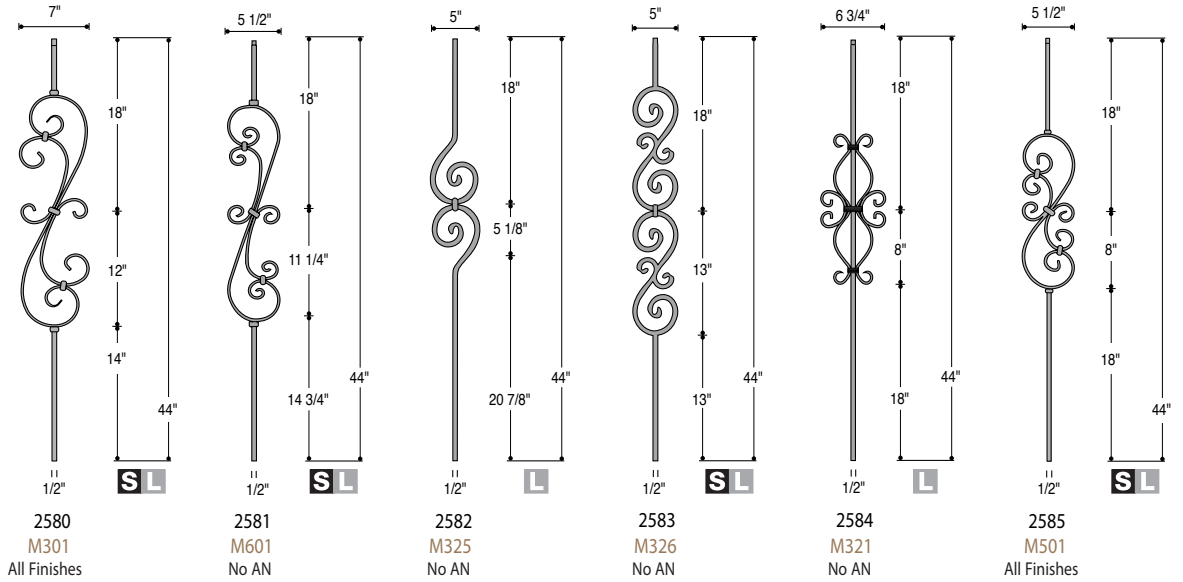

- Design possibilities are endless with the dozens of profiles available in WM Coffman's Woodmark Iron Collection.
- Each profile is offered in a single length, creating a trim from the bottom application. With profiles centered from the top of the baluster, the pattern you choose will always align with the angle of your stair.
- Incorporate 1, 2, 3 or more balusters for a truly unique look. Symmetry and elegance are guaranteed.
- Balusters are designed with a round top pin for easy and aesthetic installations (exceptions are noted).
- A full line of accessories and installation adhesive systems add decorative detail while providing secure installations.

Round 1/2"

Round 9/16"

IRON Construction
LITE IRON

Twist & Basket

Versatile

Ribbon

Gothic

Scroll

S Legend: SOLID IRON **L** Legend: LITE IRON

Medallion

4" Medallions for use in Medallion Balusters

2920
ME03
Only BLK

2921
US05
Only BLK

2922
ME08
Only BLK

2920
ME07
Only BLK

2924
ME07PB
Only BRASS Finish

2930
M401
Only BLK

Medallion Balusters have 1/2" square tops.

2931
M402
Only BLK

2932
M408
Only BLK

2933
M411
Only BLK

Mega

2850
MEGA-1TW
No AN

2851
MEGA-2TW
No AN