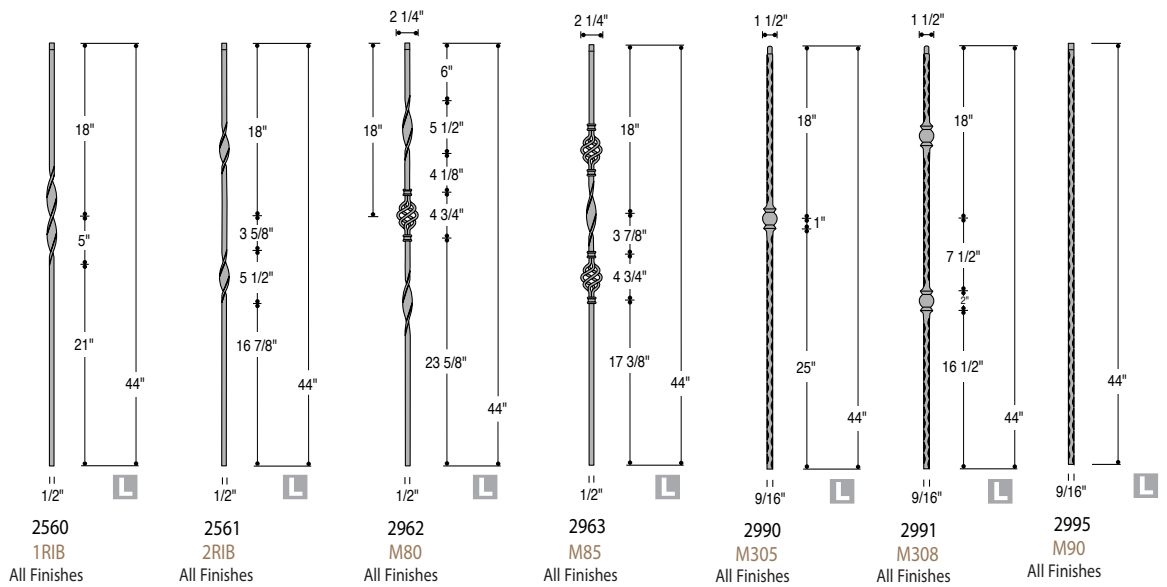

McMahon and Company
Wholesale Distributors

IRON STAIR PARTS BUYER'S GUIDE

McMahon and Company | 262.677.9900 • www.macdoors.com

Lite Iron -Hollow Core Stock Balusters

Twist & Basket

Ribbon

LITE IRON

WM Coffman's industry leading HOLLOW CORE design reduces weight while maintaining strength.