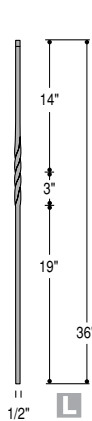

Lite Iron -Hollow Core Stock Balusters

Scroll

Stock Colors:

SAT
Satin Black

PC
Gray/Black

ABZ
Antique
Bronze

ORC
Oil Rubbed
Copper

Special Order Colors:

2852
MEGA-1BASK
No AN

2853
MEGA-2BASK
No AN

2855
MEGA-PLA
No AN

2856
MEGA-1KNUC
No AN

Shown: 2852 Baluster,
2853 Baluster,
2392 Flat Shoe.

2857
MEGA-2KNUC
No AN

2881
MEGA-601
No AN

2885
MEGA-501
No AN

Belly

Belly Balusters have 1/2" square tops.

2986
PLA40-BLY
No AN

2987
ITW40-BLY
No AN

2988
1BASK40-BLY
No AN

Knee Wall

Shown: 2685 Knee Wall Scroll, 2555 Baluster, 2350 Rake Collar.

2650
KW14-1TW
Only SAT,
PC, ORB

2492
M555
No AN

S Legend:
SOLID IRON

L Legend:
LITE IRON

Newels

Shown: Detail 2450 Newel

2450
Newel
NEWL-BASK
All Finishes

2452
Newel
NEWL-TW
All Finishes

2940
Newel
Front View*
NEWL-140
No AN