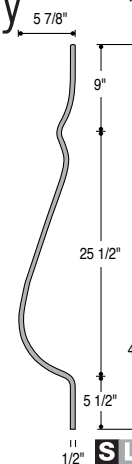

2930
M401
Only BLK

Medallion Balusters have 1/2" square tops.

2931
M402
Only BLK

2932
M408
Only BLK

2933
M411
Only BLK

Mega

2850
MEGA-1TW
No AN

2851
MEGA-2TW
No AN

2852
MEGA-1BASK
No AN

2853
MEGA-2BASK
No AN

2855
MEGA-PLA
No AN

2856
MEGA-1KNUC
No AN

Shown: 2852 Baluster,
2853 Baluster,
2392 Flat Shoe.

2857
MEGA-2KNUC
No AN

2881
MEGA-601
No AN

2885
MEGA-501
No AN

Belly

Belly Balusters have 1/2" square tops.

2986
PLA40-BLY
No AN

2987
ITW40-BLY
No AN

2988
1BASK40-BLY
No AN

Knee Wall

Shown: 2685 Knee Wall Scroll, 2555 Baluster, 2350 Rake Collar.

2650
KW14-1TW
Only SAT,
PC, ORB