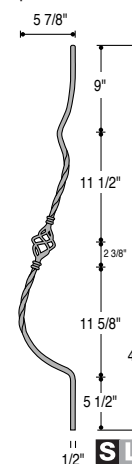

2930
M401
Only BLK

Medallion Balusters have 1/2" square tops.

2931
M402
Only BLK

2932
M408
Only BLK

2933
M411
Only BLK

Mega

2850
MEGA-1TW
No AN

2851
MEGA-2TW
No AN

2852
MEGA-1BASK
No AN

2853
MEGA-2BASK
No AN

2855
MEGA-PLA
No AN

2856
MEGA-1KNUC
No AN

Shown: 2852 Baluster,
2853 Baluster,
2392 Flat Shoe.

2857
MEGA-2KNUC
No AN

2881
MEGA-601
No AN

2885
MEGA-501
No AN

Belly

Belly Balusters have 1/2" square tops.

2986
PLA40-BLY
No AN

2987
ITW40-BLY
No AN

2988
1BASK40-BLY
No AN

Knee Wall

Shown: 2685 Knee Wall Scroll, 2555 Baluster, 2350 Rake Collar.

2650
KW14-1TW
Only SAT,
PC, ORB

2651
KW14-2TW
Only SAT,
PC, ORB

2652
KW14-1BASK
Only SAT,
PC, ORB

2653
KW14-2BASK
Only SAT,
PC, ORB

2685
KW14-M501
Only SAT,
PC, ORB

Decorative Panel

2490
M590
No AN

2491
M390
No AN

Decorative Panels have 1/2" square tops.