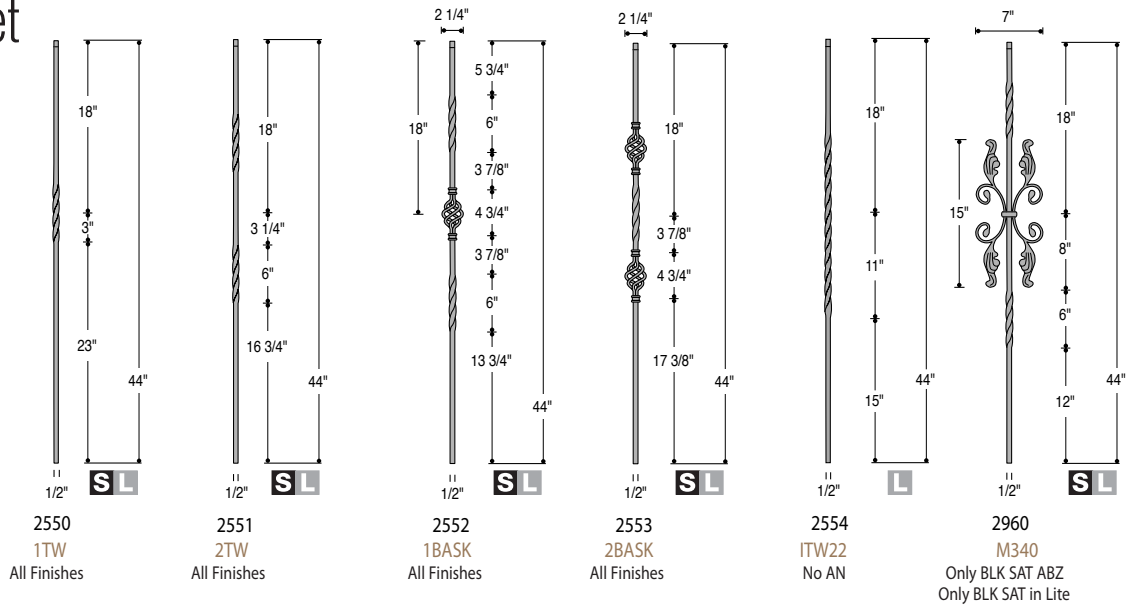

- Design possibilities are endless with the dozens of profiles available in WM Coffman's Woodmark Iron Collection.
- Each profile is offered in a single length, creating a trim from the bottom application. With profiles centered from the top of the baluster, the pattern you choose will always align with the angle of your stair.
- Incorporate 1, 2, 3 or more balusters for a truly unique look. Symmetry and elegance are guaranteed.
- Balusters are designed with a round top pin for easy and aesthetic installations (exceptions are noted).
- A full line of accessories and installation adhesive systems add decorative detail while providing secure installations.

Round 1/2"

Round 9/16"

IRON Construction
LITE IRON

Twist & Basket

Versatile

Ribbon

Gothic

Scroll

2930
M401
Only BLK

Medallion Balusters have 1/2" square tops.

2931
M402
Only BLK

2932
M408
Only BLK

2933
M411
Only BLK

Mega

2850
MEGA-1TW
No AN

2851
MEGA-2TW
No AN