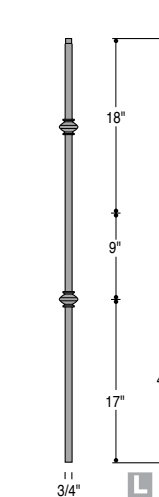

2930
M401
Only BLK

Medallion Balusters have 1/2" square tops.

2931
M402
Only BLK

2932
M408
Only BLK

2933
M411
Only BLK

Mega

2850
MEGA-1TW
No AN

2851
MEGA-2TW
No AN

2852
MEGA-1BASK
No AN

2853
MEGA-2BASK
No AN

2855
MEGA-PLA
No AN

2856
MEGA-1KNUC
No AN

Shown: 2852 Baluster,
2853 Baluster,
2392 Flat Shoe.

2857
MEGA-2KNUC
No AN

2881
MEGA-601
No AN

2885
MEGA-501
No AN

Belly

Belly Balusters have 1/2" square tops.

2986
PLA40-BLY
No AN

2987
ITW40-BLY
No AN

2988
1BASK40-BLY
No AN

Knee Wall

Shown: 2685 Knee Wall Scroll, 2555 Baluster, 2350 Rake Collar.

2650
KW14-1TW
Only SAT,
PC, ORB