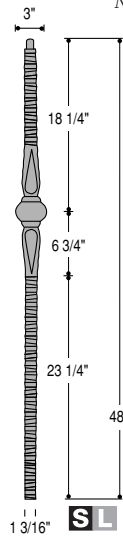

Belly

Belly Balusters have 1/2" square tops.

2986
PLA40-BLY
No AN

2987
ITW40-BLY
No AN

2988
1BASK40-BLY
No AN

Knee Wall

Shown: 2685 Knee Wall Scroll, 2555 Baluster, 2350 Rake Collar.

2650
KW14-1TW
Only SAT,
PC, ORB

2651
KW14-2TW
Only SAT,
PC, ORB

2652
KW14-1BASK
Only SAT,
PC, ORB

2653
KW14-2BASK
Only SAT,
PC, ORB

2685
KW14-M501
Only SAT,
PC, ORB

Decorative Panel

2490
M590
No AN

2491
M390
No AN

Decorative Panels have 1/2" square tops.

2492
M555
No AN

S Legend:
SOLID IRON

L Legend:
LITE IRON

Newels

Shown: Detail 2450 Newel

2450
Newel
NEWL-BASK
All Finishes

2452
Newel
NEWL-TW
All Finishes

2940
Newel
Front View*
NEWL-140
No AN

2942
Newel
NEWL-RIB
All Finishes

4091-KIT
Iron Panel and Cap Kit
All Finishes
Use with C-4091-IP
Box Newel
(See Page 11)

Shoe Options 1/2"

2340
FSH01
Flat Shoe
All Finishes

2342
M06
Tall Shoe
with Set Screw
All Finishes