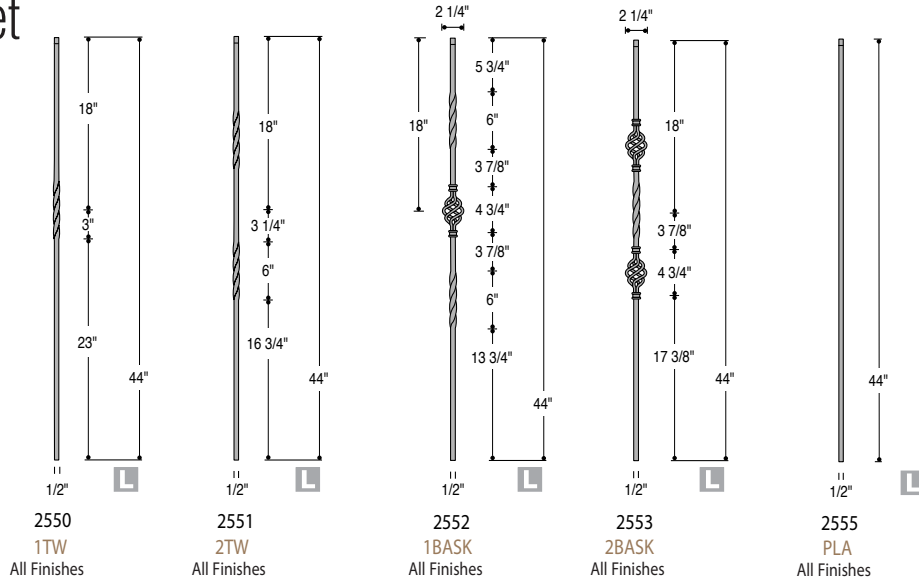

McMahon and Company
Wholesale Distributors

IRON STAIR PARTS BUYER'S GUIDE

McMahon and Company | 262.677.9900 • www.macdoors.com

Lite Iron -Hollow Core Stock Balusters

Twist & Basket

Ribbon

LITE IRON

WM Coffman's industry leading HOLLOW CORE design reduces weight while maintaining strength.