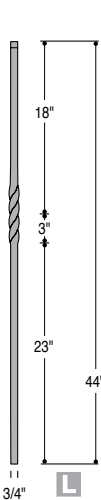

Lite Iron -Hollow Core Stock Balusters

Scroll

Stock Colors:

SAT
Satin Black

PC
Gray/Black

ABZ
Antique
Bronze

ORC
Oil Rubbed
Copper

Special Order Colors:

2930
M401
Only BLK

Medallion Balusters have 1/2" square tops.

2931
M402
Only BLK

2932
M408
Only BLK

2933
M411
Only BLK

Mega

2850
MEGA-1TW
No AN

2851
MEGA-2TW
No AN

2852
MEGA-1BASK
No AN

2853
MEGA-2BASK
No AN

2855
MEGA-PLA
No AN

2856
MEGA-1KNUC
No AN

Shown: 2852 Baluster,
2853 Baluster,
2392 Flat Shoe.

2857
MEGA-2KNUC
No AN

2881
MEGA-601
No AN

2885
MEGA-501
No AN

Belly

Belly Balusters have 1/2" square tops.

2986
PLA40-BLY
No AN

2987
ITW40-BLY
No AN

2988
1BASK40-BLY
No AN

Knee Wall

Shown: 2685 Knee Wall Scroll, 2555 Baluster, 2350 Rake Collar.

2650
KW14-1TW
Only SAT,
PC, ORB