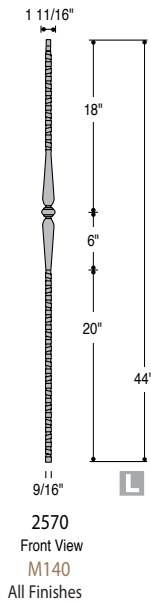

Stock Colors:

Special Order Colors: