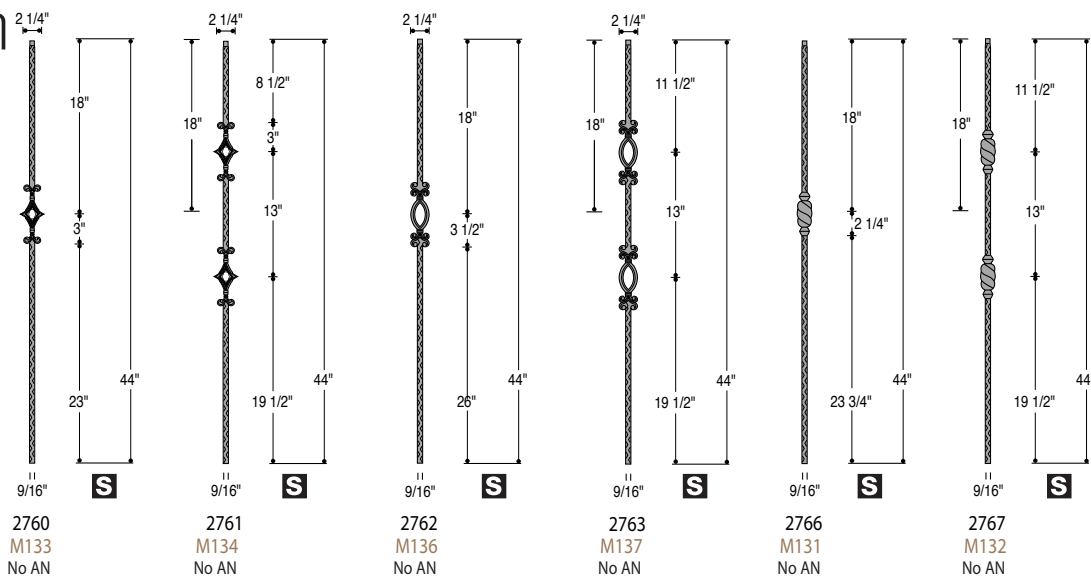

- Design possibilities are endless with the dozens of profiles available in WM Coffman's Woodmark Iron Collection.
- Each profile is offered in a single length, creating a trim from the bottom application. With profiles centered from the top of the baluster, the pattern you choose will always align with the angle of your stair.
- Incorporate 1, 2, 3 or more balusters for a truly unique look. Symmetry and elegance are guaranteed.
- Balusters are designed with a round top pin for easy and aesthetic installations (exceptions are noted).
- A full line of accessories and installation adhesive systems add decorative detail while providing secure installations.

IRON Construction Options

LITE IRON

WM Coffman's industry leading HOLLOW CORE design reduces weight while maintaining strength.

SOLID

A traditional FORGED construction.

Mediterranean

Venetian 5/8" Round

Shown: Detail 2598 Baluster