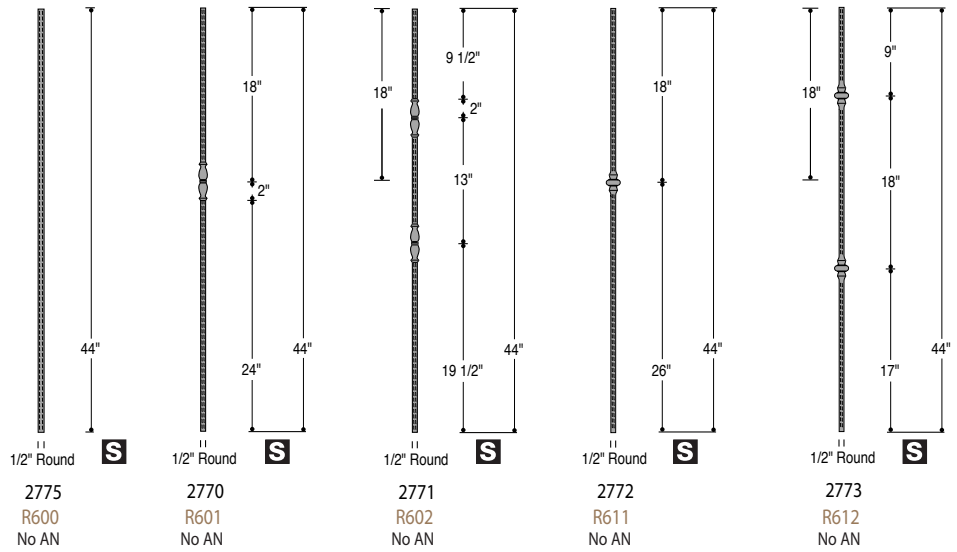

Venetian 5/8" Round

Round 1/2"

Round 9/16"

IRON Construction
LITE IRON