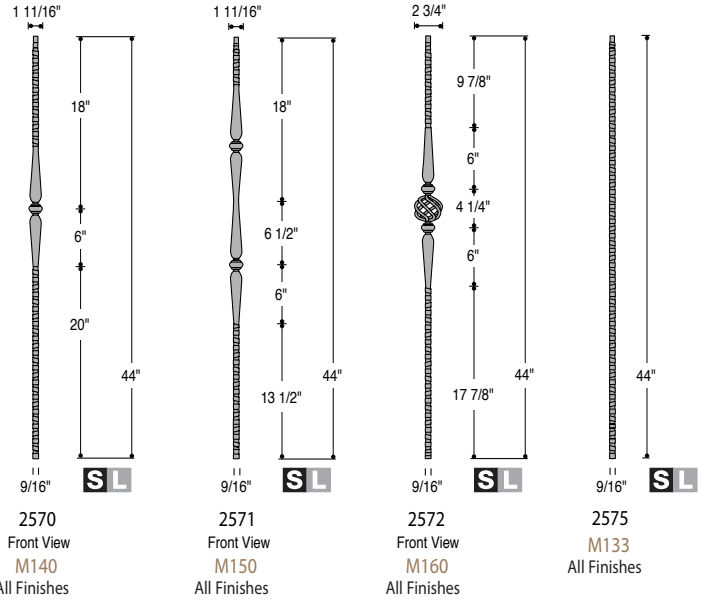

- Design possibilities are endless with the dozens of profiles available in WM Coffman's Woodmark Iron Collection.
- Each profile is offered in a single length, creating a trim from the bottom application. With profiles centered from the top of the baluster, the pattern you choose will always align with the angle of your stair.
- Incorporate 1, 2, 3 or more balusters for a truly unique look. Symmetry and elegance are guaranteed.
- Balusters are designed with a round top pin for easy and aesthetic installations (exceptions are noted).
- A full line of accessories and installation adhesive systems add decorative detail while providing secure installations.

Round 1/2"

Round 9/16"

IRON Construction
LITE IRON

Twist & Basket

Versatile

Ribbon

Gothic

Scroll