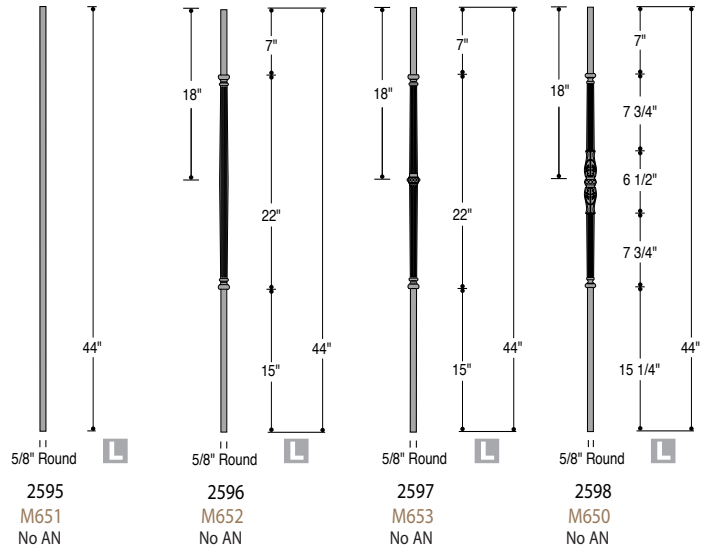

- Design possibilities are endless with the dozens of profiles available in WM Coffman's Woodmark Iron Collection.
- Each profile is offered in a single length, creating a trim from the bottom application. With profiles centered from the top of the baluster, the pattern you choose will always align with the angle of your stair.
- Incorporate 1, 2, 3 or more balusters for a truly unique look. Symmetry and elegance are guaranteed.
- Balusters are designed with a round top pin for easy and aesthetic installations (exceptions are noted).
- A full line of accessories and installation adhesive systems add decorative detail while providing secure installations.

IRON Construction Options

LITE IRON

WM Coffman's industry leading HOLLOW CORE design reduces weight while maintaining strength.

SOLID

A traditional FORGED construction.

Mediterranean

Venetian 5/8" Round

Shown: Detail 2598 Baluster