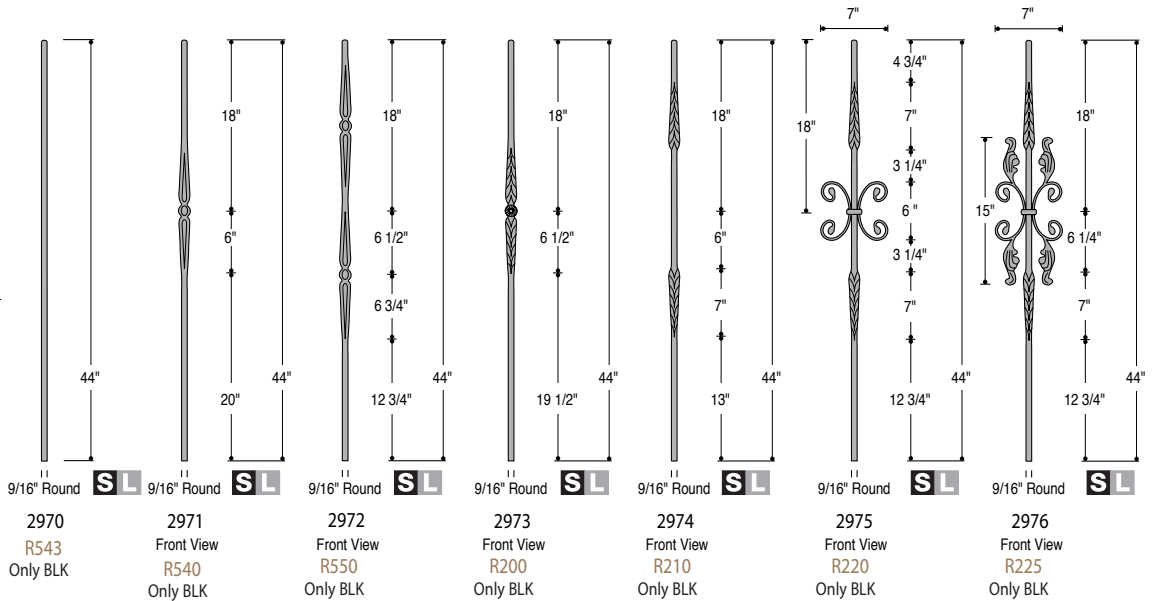

Round 9/16"

IRON Construction
LITE IRON