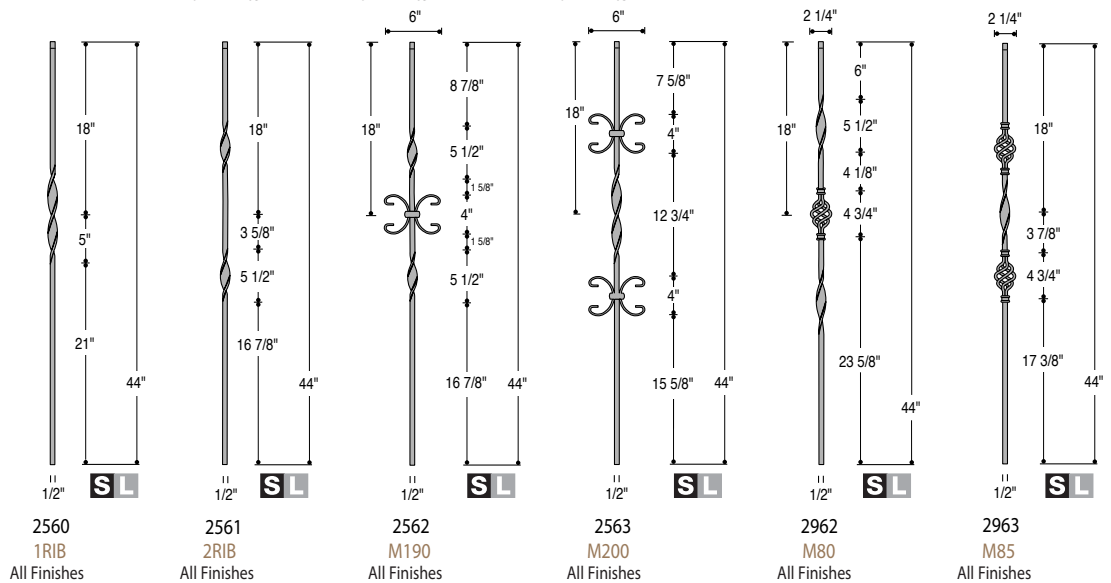

- Design possibilities are endless with the dozens of profiles available in WM Coffman's Woodmark Iron Collection.
- Each profile is offered in a single length, creating a trim from the bottom application. With profiles centered from the top of the baluster, the pattern you choose will always align with the angle of your stair.
- Incorporate 1, 2, 3 or more balusters for a truly unique look. Symmetry and elegance are guaranteed.
- Balusters are designed with a round top pin for easy and aesthetic installations (exceptions are noted).
- A full line of accessories and installation adhesive systems add decorative detail while providing secure installations.

Round 1/2"

Round 9/16"

IRON Construction
LITE IRON

Twist & Basket

Versatile

Ribbon

Gothic

Scroll

S Legend: SOLID IRON **L** Legend: LITE IRON

Medallion

4" Medallions for use in Medallion Balusters

2920
ME03
Only BLK

2921
US05
Only BLK

2922
ME08
Only BLK

2920
ME07
Only BLK

2924
ME07PB
Only BRASS Finish

2930
M401
Only BLK

Medallion Balusters have 1/2" square tops.

2931
M402
Only BLK

2932
M408
Only BLK

2933
M411
Only BLK

Mega

2850
MEGA-1TW
No AN

2851
MEGA-2TW
No AN