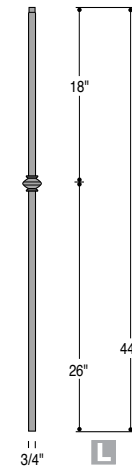

2856
MEGA-1KNUC
No AN