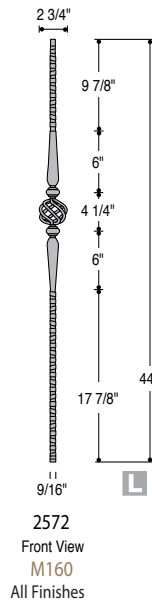

McMahon and Company
Wholesale Distributors

IRON STAIR PARTS BUYER'S GUIDE

McMahon and Company | 262.677.9900 • www.macdoors.com

Lite Iron -Hollow Core Stock Balusters

Twist & Basket

Ribbon

LITE IRON

WM Coffman's industry leading HOLLOW CORE design reduces weight while maintaining strength.

Lite Iron -Hollow Core Stock Balusters

Scroll

Stock Colors:

SAT
Satin Black

PC
Gray/Black

ABZ
Antique
Bronze

ORC
Oil Rubbed
Copper

Special Order Colors:

Belly

Belly Balusters have 1/2" square tops.

2986
PLA40-BLY
No AN

2987
ITW40-BLY
No AN

2988
1BASK40-BLY
No AN

Knee Wall

Shown: 2685 Knee Wall Scroll, 2555 Baluster, 2350 Rake Collar.

2650
KW14-1TW
Only SAT,
PC, ORB

2492
M555
No AN

S Legend:
SOLID IRON

L Legend:
LITE IRON

Newels

Shown: Detail 2450 Newel

2450
Newel
NEWL-BASK
All Finishes

2452
Newel
NEWL-TW
All Finishes

2940
Newel
Front View*
NEWL-140
No AN