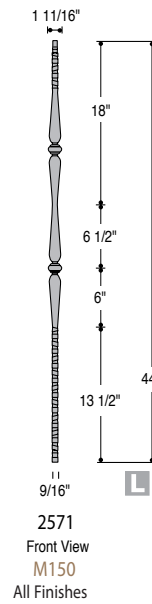

McMahon and Company
Wholesale Distributors

IRON STAIR PARTS BUYER'S GUIDE

McMahon and Company | 262.677.9900 • www.macdoors.com

Lite Iron -Hollow Core Stock Balusters

Twist & Basket

Ribbon

LITE IRON

WM Coffman's industry leading HOLLOW CORE design reduces weight while maintaining strength.

Lite Iron -Hollow Core Stock Balusters

Scroll

Stock Colors:

SAT
Satin Black

PC
Gray/Black

ABZ
Antique
Bronze

ORC
Oil Rubbed
Copper

Special Order Colors:

Belly

Belly Balusters have 1/2" square tops.

2986
PLA40-BLY
No AN

2987
ITW40-BLY
No AN

2988
1BASK40-BLY
No AN

Knee Wall

Shown: 2685 Knee Wall Scroll, 2555 Baluster, 2350 Rake Collar.

2650
KW14-1TW
Only SAT,
PC, ORB