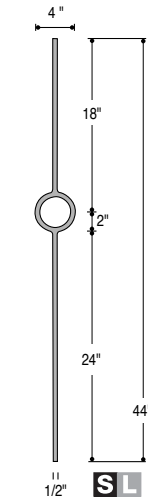

S Legend: SOLID IRON **L** Legend: LITE IRON

Medallion

4" Medallions for use in Medallion Balusters

2920
ME03
Only BLK

2921
US05
Only BLK

2922
ME08
Only BLK

2920
ME07
Only BLK

2924
ME07PB
Only BRASS Finish

2930
M401
Only BLK

Medallion Balusters have 1/2" square tops.

2931
M402
Only BLK

2932
M408
Only BLK

2933
M411
Only BLK

Mega

2850
MEGA-1TW
No AN

2851
MEGA-2TW
No AN

Belly

Belly Balusters have 1/2" square tops.

2986
PLA40-BLY
No AN

2987
ITW40-BLY
No AN

2988
1BASK40-BLY
No AN

Knee Wall

Shown: 2685 Knee Wall Scroll, 2555 Baluster, 2350 Rake Collar.

2650
KW14-1TW
Only SAT,
PC, ORB