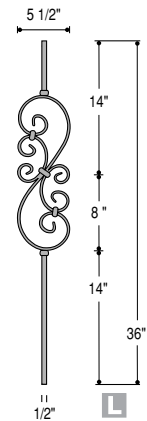

2685
KW14-M501
Only SAT,
PC, ORB