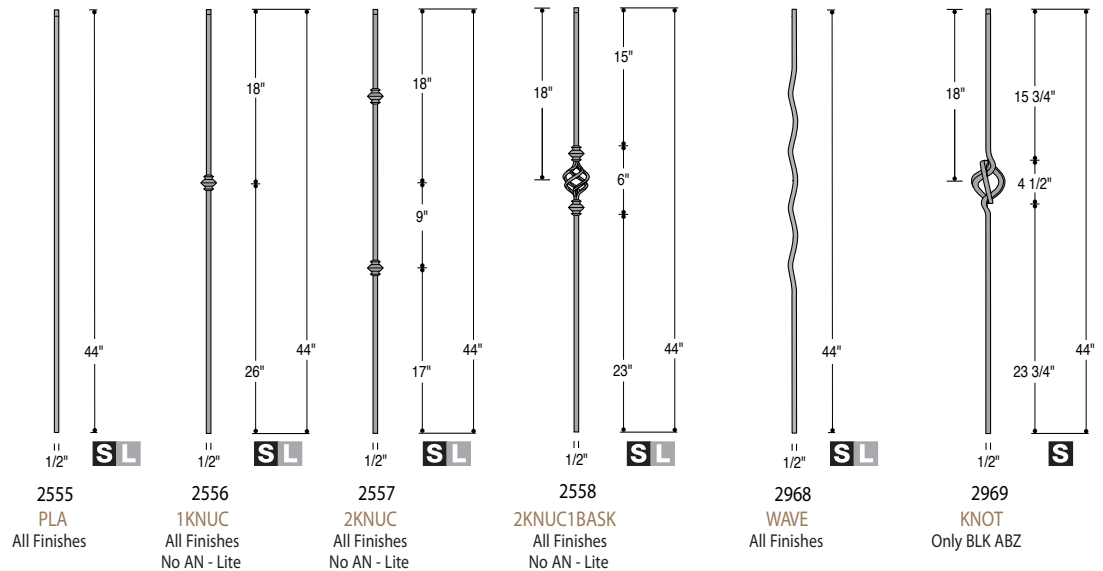

- Design possibilities are endless with the dozens of profiles available in WM Coffman's Woodmark Iron Collection.
- Each profile is offered in a single length, creating a trim from the bottom application. With profiles centered from the top of the baluster, the pattern you choose will always align with the angle of your stair.
- Incorporate 1, 2, 3 or more balusters for a truly unique look. Symmetry and elegance are guaranteed.
- Balusters are designed with a round top pin for easy and aesthetic installations (exceptions are noted).
- A full line of accessories and installation adhesive systems add decorative detail while providing secure installations.

Round 1/2"

Round 9/16"

IRON Construction
LITE IRON

Twist & Basket

Versatile

Ribbon

Gothic

Scroll

S Legend: SOLID IRON **L** Legend: LITE IRON

Medallion

4" Medallions for use in Medallion Balusters

2920
ME03
Only BLK

2921
US05
Only BLK

2922
ME08
Only BLK

2920
ME07
Only BLK

2924
ME07PB
Only BRASS Finish

2930
M401
Only BLK

Medallion Balusters have 1/2" square tops.

2931
M402
Only BLK

2932
M408
Only BLK

2933
M411
Only BLK

Mega

2850
MEGA-1TW
No AN

2851
MEGA-2TW
No AN