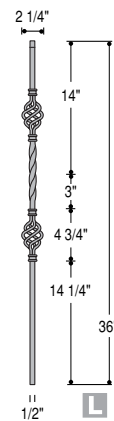

2930
M401
Only BLK

Medallion Balusters have 1/2" square tops.

2931
M402
Only BLK

2932
M408
Only BLK

2933
M411
Only BLK

Mega

2850
MEGA-1TW
No AN

2851
MEGA-2TW
No AN

2852
MEGA-1BASK
No AN

2853
MEGA-2BASK
No AN

2855
MEGA-PLA
No AN

2856
MEGA-1KNUC
No AN

Shown: 2852 Baluster,
2853 Baluster,
2392 Flat Shoe.

2857
MEGA-2KNUC
No AN

2881
MEGA-601
No AN

2885
MEGA-501
No AN

Belly

Belly Balusters have 1/2" square tops.

2986
PLA40-BLY
No AN

2987
ITW40-BLY
No AN

2988
1BASK40-BLY
No AN

Knee Wall

Shown: 2685 Knee Wall Scroll, 2555 Baluster, 2350 Rake Collar.

2650
KW14-1TW
Only SAT,
PC, ORB

2651
KW14-2TW
Only SAT,
PC, ORB

2652
KW14-1BASK
Only SAT,
PC, ORB

2653
KW14-2BASK
Only SAT,
PC, ORB

2685
KW14-M501
Only SAT,
PC, ORB

Decorative Panel

2490
M590
No AN

2491
M390
No AN

Decorative Panels have 1/2" square tops.