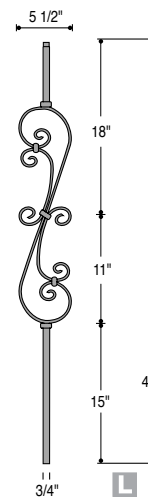

2930
M401
Only BLK

Medallion Balusters have 1/2" square tops.

2931
M402
Only BLK

2932
M408
Only BLK

2933
M411
Only BLK

Mega

2850
MEGA-1TW
No AN

2851
MEGA-2TW
No AN

2852
MEGA-1BASK
No AN

2853
MEGA-2BASK
No AN

2855
MEGA-PLA
No AN

2856
MEGA-1KNUC
No AN

Shown: 2852 Baluster,
2853 Baluster,
2392 Flat Shoe.

2857
MEGA-2KNUC
No AN

2881
MEGA-601
No AN

2885
MEGA-501
No AN

Belly

Belly Balusters have 1/2" square tops.

2986
PLA40-BLY
No AN

2987
ITW40-BLY
No AN

2988
1BASK40-BLY
No AN

Knee Wall

Shown: 2685 Knee Wall Scroll, 2555 Baluster, 2350 Rake Collar.

2650
KW14-1TW
Only SAT,
PC, ORB