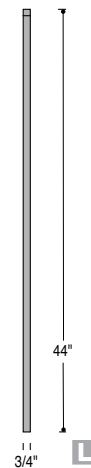

Lite Iron -Hollow Core Stock Balusters

Scroll

Stock Colors:

SAT
Satin Black

PC
Gray/Black

ABZ
Antique
Bronze

ORC
Oil Rubbed
Copper

Special Order Colors:

2930
M401
Only BLK

Medallion Balusters have 1/2" square tops.

2931
M402
Only BLK

2932
M408
Only BLK

2933
M411
Only BLK

Mega

2850
MEGA-1TW
No AN

2851
MEGA-2TW
No AN

2852
MEGA-1BASK
No AN

2853
MEGA-2BASK
No AN

2855
MEGA-PLA
No AN

2856
MEGA-1KNUC
No AN

Shown: 2852 Baluster,
2853 Baluster,
2392 Flat Shoe.

2857
MEGA-2KNUC
No AN

2881
MEGA-601
No AN

2885
MEGA-501
No AN

Belly

Belly Balusters have 1/2" square tops.

2986
PLA40-BLY
No AN

2987
ITW40-BLY
No AN

2988
1BASK40-BLY
No AN

Knee Wall

Shown: 2685 Knee Wall Scroll, 2555 Baluster, 2350 Rake Collar.

2650
KW14-1TW
Only SAT,
PC, ORB