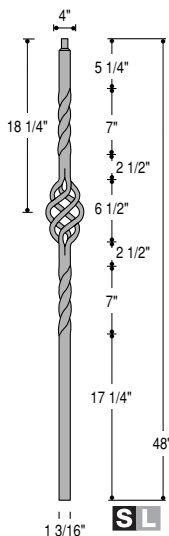

Belly

Belly Balusters have 1/2" square tops.

2986
PLA40-BLY
No AN

2987
ITW40-BLY
No AN

2988
1BASK40-BLY
No AN

Knee Wall

Shown: 2685 Knee Wall Scroll, 2555 Baluster, 2350 Rake Collar.

2650
KW14-1TW
Only SAT,
PC, ORB

2492
M555
No AN

S Legend:
SOLID IRON

L Legend:
LITE IRON

Newels

Shown: Detail 2450 Newel

2450
Newel
NEWL-BASK
All Finishes

2452
Newel
NEWL-TW
All Finishes

2940
Newel
Front View*
NEWL-140
No AN