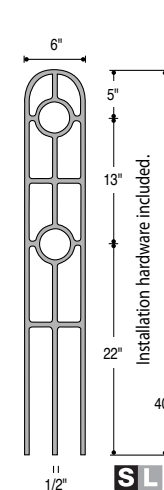

S Legend: SOLID IRON **L** Legend: LITE IRON

Medallion

4" Medallions for use in Medallion Balusters

2920
ME03
Only BLK

2921
US05
Only BLK

2922
ME08
Only BLK

2920
ME07
Only BLK

2924
ME07PB
Only BRASS Finish

2930
M401
Only BLK

Medallion Balusters have 1/2" square tops.

2931
M402
Only BLK

2932
M408
Only BLK

2933
M411
Only BLK

Mega

2850
MEGA-1TW
No AN

2851
MEGA-2TW
No AN

Belly

Belly Balusters have 1/2" square tops.

2986
PLA40-BLY
No AN

2987
ITW40-BLY
No AN

2988
1BASK40-BLY
No AN

Knee Wall

Shown: 2685 Knee Wall Scroll, 2555 Baluster, 2350 Rake Collar.

2650
KW14-1TW
Only SAT,
PC, ORB