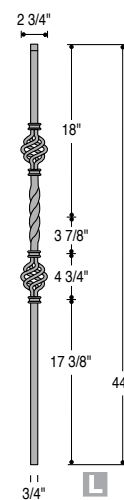

2930
M401
Only BLK

Medallion Balusters have 1/2" square tops.

2931
M402
Only BLK

2932
M408
Only BLK

2933
M411
Only BLK

Mega

2850
MEGA-1TW
No AN

2851
MEGA-2TW
No AN

2852
MEGA-1BASK
No AN

2853
MEGA-2BASK
No AN

2855
MEGA-PLA
No AN

2856
MEGA-1KNUC
No AN

Shown: 2852 Baluster,
2853 Baluster,
2392 Flat Shoe.

2857
MEGA-2KNUC
No AN

2881
MEGA-601
No AN

2885
MEGA-501
No AN

Belly

Belly Balusters have 1/2" square tops.

2986
PLA40-BLY
No AN

2987
ITW40-BLY
No AN

2988
1BASK40-BLY
No AN

Knee Wall

Shown: 2685 Knee Wall Scroll, 2555 Baluster, 2350 Rake Collar.

2650
KW14-1TW
Only SAT,
PC, ORB