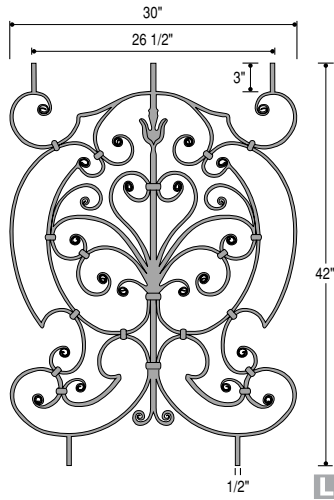

2930
M401
Only BLK

Medallion Balusters have 1/2" square tops.

2931
M402
Only BLK

2932
M408
Only BLK

2933
M411
Only BLK

Mega

2850
MEGA-1TW
No AN

2851
MEGA-2TW
No AN

Belly

Belly Balusters have 1/2" square tops.

2986
PLA40-BLY
No AN

2987
ITW40-BLY
No AN

2988
1BASK40-BLY
No AN

Knee Wall

Shown: 2685 Knee Wall Scroll, 2555 Baluster, 2350 Rake Collar.

2650
KW14-1TW
Only SAT,
PC, ORB

2651
KW14-2TW
Only SAT,
PC, ORB

2652
KW14-1BASK
Only SAT,
PC, ORB

2653
KW14-2BASK
Only SAT,
PC, ORB

2685
KW14-M501
Only SAT,
PC, ORB

Decorative Panel

2490
M590
No AN

2491
M390
No AN

Decorative Panels have 1/2" square tops.