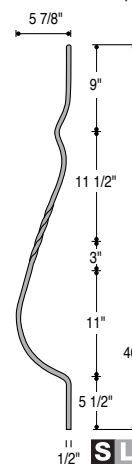

2930
M401
Only BLK

Medallion Balusters have 1/2" square tops.

2931
M402
Only BLK

2932
M408
Only BLK

2933
M411
Only BLK

Mega

2850
MEGA-1TW
No AN

2851
MEGA-2TW
No AN

2852
MEGA-1BASK
No AN

2853
MEGA-2BASK
No AN

2855
MEGA-PLA
No AN

2856
MEGA-1KNUC
No AN

Shown: 2852 Baluster,
2853 Baluster,
2392 Flat Shoe.

2857
MEGA-2KNUC
No AN

2881
MEGA-601
No AN

2885
MEGA-501
No AN

Belly

Belly Balusters have 1/2" square tops.

2986
PLA40-BLY
No AN

2987
ITW40-BLY
No AN

2988
1BASK40-BLY
No AN

Knee Wall

Shown: 2685 Knee Wall Scroll, 2555 Baluster, 2350 Rake Collar.

2650
KW14-1TW
Only SAT,
PC, ORB