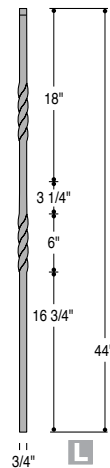

2930
M401
Only BLK

Medallion Balusters have 1/2" square tops.

2931
M402
Only BLK

2932
M408
Only BLK

2933
M411
Only BLK

Mega

2850
MEGA-1TW
No AN

2851
MEGA-2TW
No AN

2852
MEGA-1BASK
No AN

2853
MEGA-2BASK
No AN

2855
MEGA-PLA
No AN

2856
MEGA-1KNUC
No AN

Shown: 2852 Baluster,
2853 Baluster,
2392 Flat Shoe.

2857
MEGA-2KNUC
No AN

2881
MEGA-601
No AN

2885
MEGA-501
No AN

Belly

Belly Balusters have 1/2" square tops.

2986
PLA40-BLY
No AN

2987
ITW40-BLY
No AN

2988
1BASK40-BLY
No AN

Knee Wall

Shown: 2685 Knee Wall Scroll, 2555 Baluster, 2350 Rake Collar.

2650
KW14-1TW
Only SAT,
PC, ORB

2492
M555
No AN

S Legend:
SOLID IRON

L Legend:
LITE IRON

Newels

Shown: Detail 2450 Newel

2450
Newel
NEWL-BASK
All Finishes

2452
Newel
NEWL-TW
All Finishes

2940
Newel
Front View*
NEWL-140
No AN