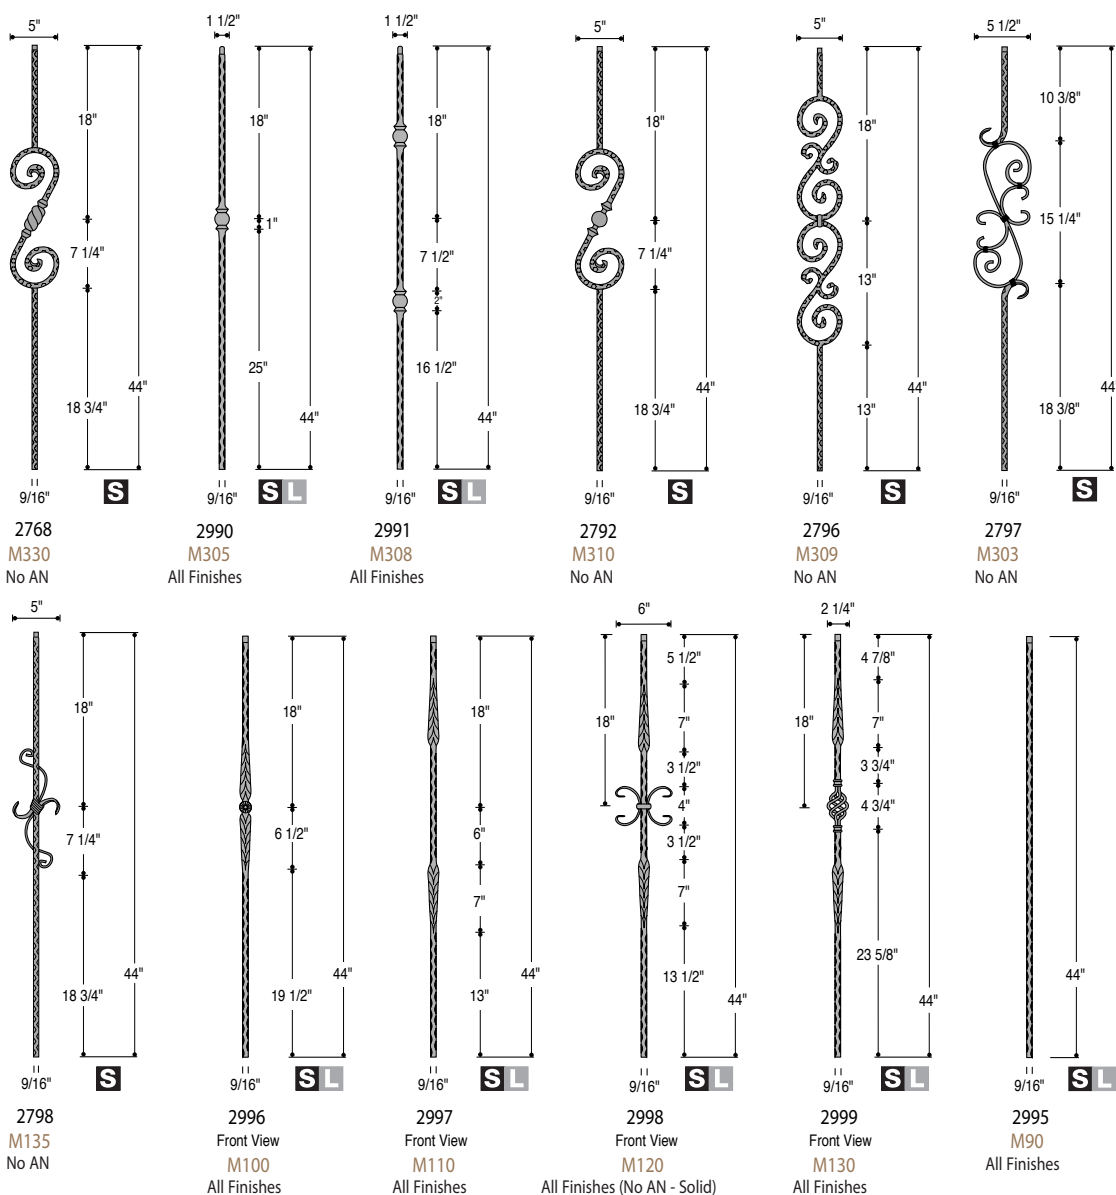

- Design possibilities are endless with the dozens of profiles available in WM Coffman's Woodmark Iron Collection.
- Each profile is offered in a single length, creating a trim from the bottom application. With profiles centered from the top of the baluster, the pattern you choose will always align with the angle of your stair.
- Incorporate 1, 2, 3 or more balusters for a truly unique look. Symmetry and elegance are guaranteed.
- Balusters are designed with a round top pin for easy and aesthetic installations (exceptions are noted).
- A full line of accessories and installation adhesive systems add decorative detail while providing secure installations.

IRON Construction Options

LITE IRON

WM Coffman's industry leading HOLLOW CORE design reduces weight while maintaining strength.

SOLID

A traditional FORGED construction.

Mediterranean

Venetian 5/8" Round

Shown: Detail 2598 Baluster