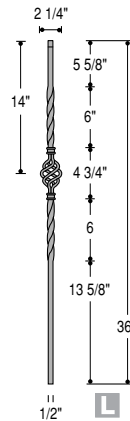

2653
KW14-2BASK
Only SAT,
PC, ORB

2652
KW14-1BASK
Only SAT,
PC, ORB