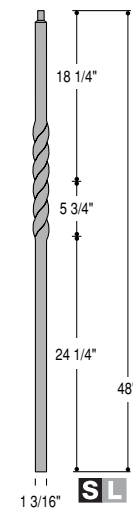

Belly

Belly Balusters have 1/2" square tops.

2986
PLA40-BLY
No AN

2987
ITW40-BLY
No AN

2988
1BASK40-BLY
No AN

Knee Wall

Shown: 2685 Knee Wall Scroll, 2555 Baluster, 2350 Rake Collar.

2650
KW14-1TW
Only SAT,
PC, ORB

2492
M555
No AN

S Legend:
SOLID IRON

L Legend:
LITE IRON

Newels

Shown: Detail 2450 Newel

2450
Newel
NEWL-BASK
All Finishes

2452
Newel
NEWL-TW
All Finishes

2940
Newel
Front View*
NEWL-140
No AN

2942
Newel
NEWL-RIB
All Finishes

4091-KIT
Iron Panel and Cap Kit
All Finishes
Use with C-4091-IP
Box Newel
(See Page 11)

Shoe Options 1/2"

2340
FSH01
Flat Shoe
All Finishes

2342
M06
Tall Shoe
with Set Screw
All Finishes