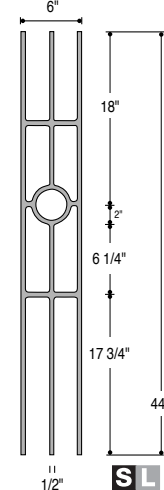

2930
M401
Only BLK

Medallion Balusters have 1/2" square tops.

2931
M402
Only BLK

2932
M408
Only BLK

2933
M411
Only BLK

Mega

2850
MEGA-1TW
No AN

2851
MEGA-2TW
No AN

Belly

Belly Balusters have 1/2" square tops.

2986
PLA40-BLY
No AN

2987
ITW40-BLY
No AN

2988
1BASK40-BLY
No AN

Knee Wall

Shown: 2685 Knee Wall Scroll, 2555 Baluster, 2350 Rake Collar.

2650
KW14-1TW
Only SAT,
PC, ORB