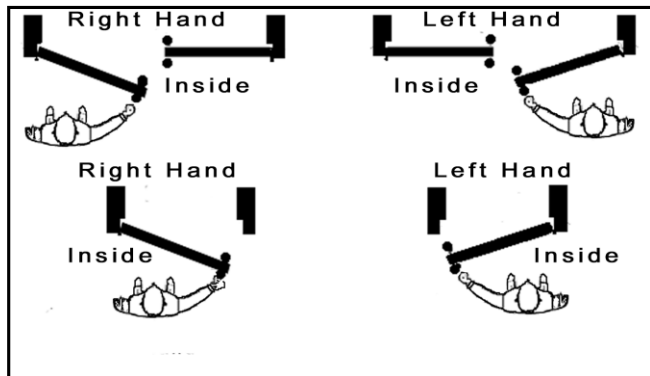

Handing Chart

Inswing Entry Door Units