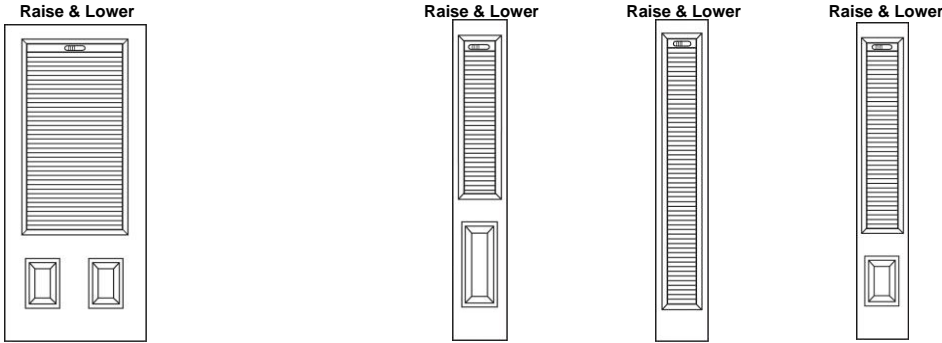

B404-01RL-2 2/8 & 3/0	B129-01RL-1 12" & 14"	B152-0RL-X 12" & 14"	B450-01RL-1 12" & 14"

WE		SL		
MHD	717.00	BLSSL	515.00	541.00
BLS	820.00	BLTSL	606.00	632.00
BLT	921.00	BFTSL	717.00	772.00
			905.00	964.00
				560.00
				650.00
				777.00
				970.00

WE - Wood Edge Steel Door

MHD - Masonite High Definition 24 gau.

BLS - Belleville® Smooth - High Performance Fiberglass

BLT - Belleville® Textured - Oak Grain

BMT - Belleville® Textured - Mahogany

BFT - Belleville® Textured - Fir

Standard options see page 4 for details.

Clad Frame options see page 5 for details.

Prefinished door options see page 30 for details

Rough Openings and Handing Charts see page 3 for details.

Note: 2/8 Doors with 1/2 Lites or Bigger Require 2-3/8" Backset

Shaded Area indicate Special Order