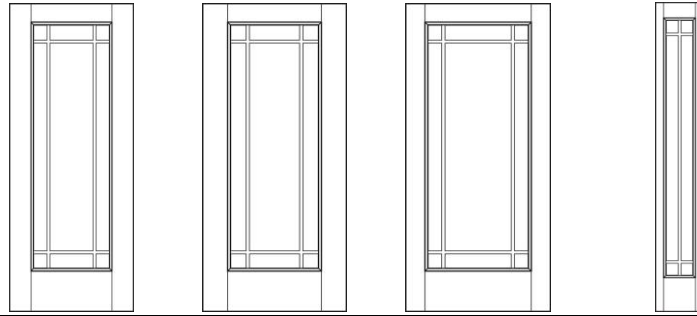

VSG			INTERNAL	SDL	INTERNAL	SDL	INTERNAL	SDL	INTERNAL	SDL
			120-09PLE-X 6/8	120-S09PLE-X 6/8	122-09PLE-X 6/8	122-S09PLE-X 6/8	926-09PLE-X 6/8	926-S09PLE-X 6/8	152-06PLE-X 12" & 14"	152-S06PLE-X 12" & 14"
2/0									614.00	788.00
2/6			789.00	1098.00						
2/8			789.00	1098.00	789.00	1103.00				
2/10					789.00	1103.00				
3/0					789.00	1103.00	789.00	1114.00