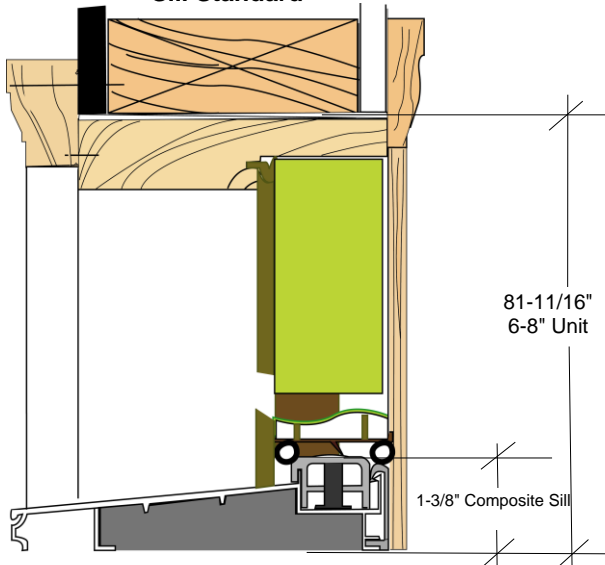

MaC Entry Systems

Sill Options

High Dam Composite Sill Standard