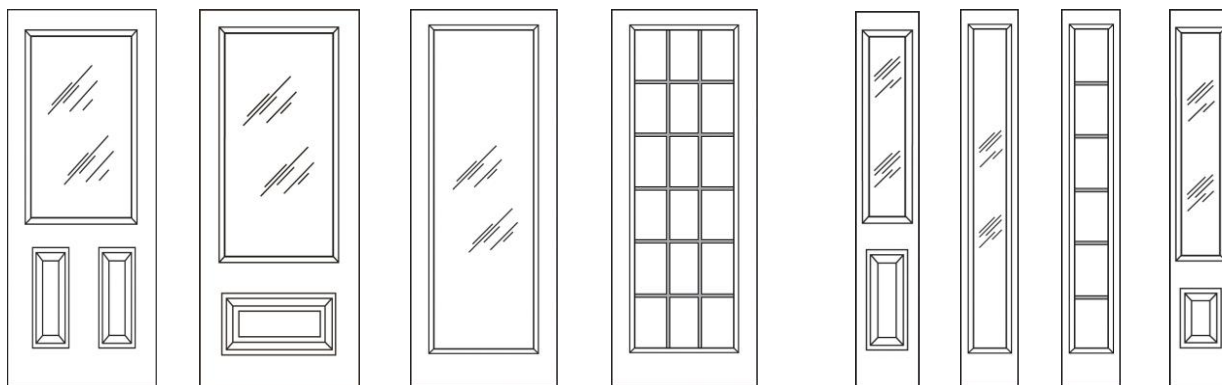

404-010-2   **122-010-1**   **810-010-X**   **810-18E-X**   **450-010-1**   **852-010-X**   **852-06E-X**   **151-010-1**

	3/0 X 8/0		3/0 X 8/0		3/0 X 8/0		12" & 14"		12" & 14"		12" & 14"		12" & 14"	
MHD	792.00		840.00	842.00			576.00	680.00	665.00					
BLS	969.00	920.00	1017.00	1019.00			684.00	760.00	774.00	661.00				
BLT	1121.00		1208.00	3888.00			830.00	936.00	939.00					
BMT	1388.00	1407.00	1663.00				1241.00	1359.00				1252.00		

- WE - Wood Edge Steel Door
- MHD - Masonite High Definition 24 gau.
- BLS - Belleville® Smooth - High Performance Fiberglass
- BLT- Belleville® Textured - Oak Grain
- BMT - Belleville® Textured - Mahogany
- BFT - Belleville® Textured - Fir

Standard options see page 4 for details.
Clad Frame options see page 5 for details.
Prefinished door options see page 30 for details
Rough Openings and Handing Charts see page 3 for details.

Shaded Area Indicate Special Order