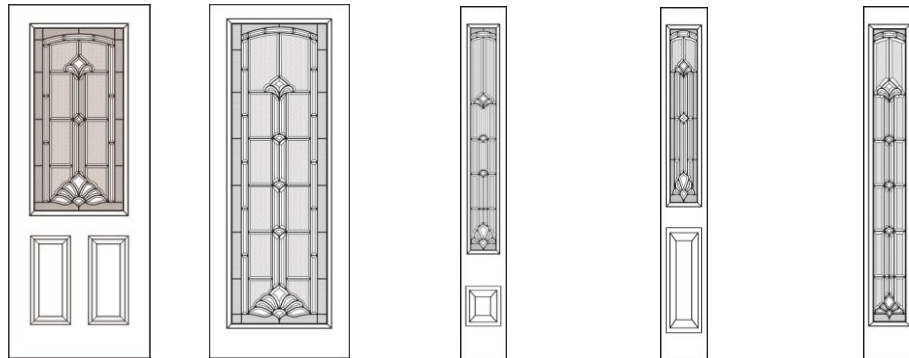

Brass	404-777-2	810-778-X	151-777-1	450-777-1	852-778-X
Platinum	404-778-2		151-778-1	450-778-1	
Ant. Black	404-779-2		151-779-1	450-779-1	
	3/0 x 8/0	3/0 x 8/0	12" & 14"	12" & 14"	12" & 14"
MHD	1188.00	1548.00		822.00	1037.00
BLS	1299.00	1683.00	945.00	882.00	1096.00
BLT	1392.00	1776.00	1032.00	969.00	1184.00
BMT	1869.00	2270.00	1422.00	1346.00	1594.00

Transoms:

645-Brass
646-Platinum
647-Antique Black

E-645 E-646 E-647

Transoms	4-9/16"	6-9/16"
3/0 W/ 2-12" SL	1576.00	1735.00
3/0 W/ 2-14" SL	1576.00	1735.00

T-645 T-646 T-647

Transoms	4-9/16"	6-9/16"
3/0 W/ 2-12" SL	769.00	858.00
3/0 W/ 2-14" SL	769.00	858.00

C38-645
C38-646
C38-647

C-645 C-646 C-647

Transoms	4-9/16"	6-9/16"
3/0 W/ 2-12" SL	1926.00	2084.00
3/0 W/ 2-14" SL	1926.00	2084.00

Transom	4-9/16"	6-9/16"
3/0 DOOR	752.00	856.00

S-645 S-646 S-647

Transoms	4-9/16"	6-9/16"
3/0 W/ 2-12" SL	1665.00	1883.00
3/0 W/ 2-14" SL	1665.00	1883.00

MHD - Masonite High Definition 24 gau.
BLS - Belleville® Smooth - High Performance Fiberglass
BLT - Belleville® Textured - Oak Grain
BMT - Belleville® Textured - Mahogany
BFT - Belleville® Textured - Fir

Standard options see page 4 for details.
Clad Frame options see page 5 for details
Prefinished Door options see page 40 for details
Rough Opening and Handing Chart see page 3 for details.

Shaded Area Indicate Special Order