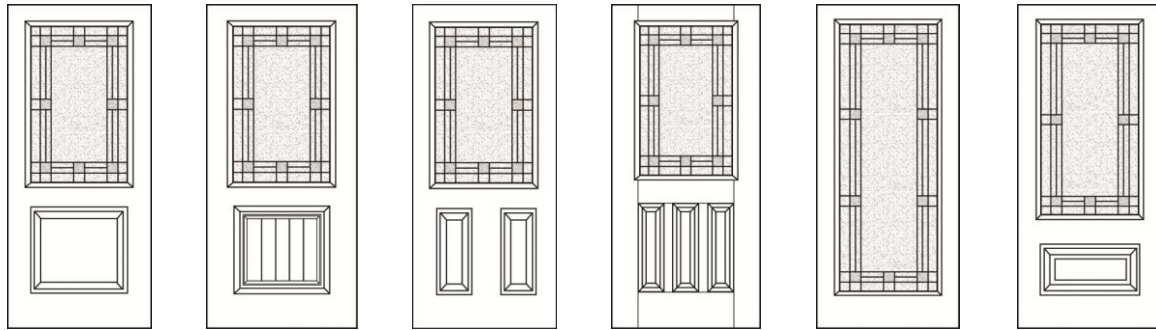

Aria™ 455 - Charcoal - Spectraweld™

	Charcoal 106-455-1	106-455-1P	106-455-2	106-455-3	122-455-X	404-455-1
	2/8 & 3/0	2/8 & 3/0	2/8 & 3/0	2/8 & 3/0	2/8 & 3/0	2/8 & 3/0
MHD	693.00	693.00	693.00	693.00	856.00	792.00
BLS	738.00	738.00	722.00	738.00	896.00	837.00
BLT	837.00		837.00	837.00	1011.00	
BMT		1129.00	1205.00		1396.00	1339.00
BFT			1138.00		1311.00	1270.00