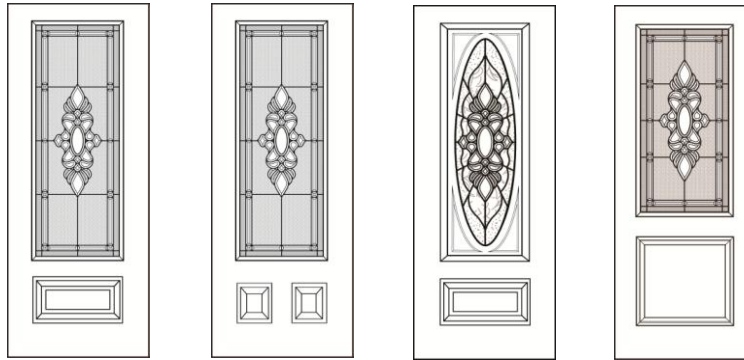

McMahon and Company
Wholesale Distributors

Masonite Entry Systems

Specialty Glass

Woodbridge™ 442 Brass - 443 Platinum

8'0 Doors

Brass
Platinum

122-442-1
122-443-1
3/0 X 8/0

122-442-2
122-443-2
3/0 X 8/0