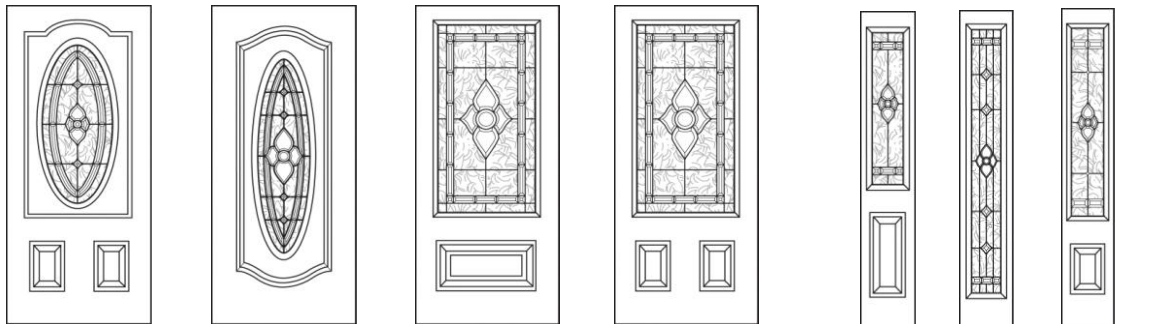

Brass	304-515-3	306-515-1	404-515-1	404-515-2	129-515-1	151-515-X	450-515-1
Platinum	304-517-3	306-517-1	404-517-1	404-517-2	129-517-1	151-517-X	450-517-1
Ant. Black					129-518-1		
	2/8 & 3/0	2/8 & 3/0	2/8 & 3/0	2/8 & 3/0	12" & 14"	12" & 14"	12" & 14"
MHD	674.00	897.00	835.00	835.00	450.00	585.00	584.00
BLS	719.00		880.00	880.00	529.00	664.00	663.00
BLT	818.00	1009.00		979.00	606.00	741.00	740.00
BMT			1380.00		846.00	994.00	1109.00
BFT			1313.00		702.00	838.00	836.00

MHD - Masonite High Definition 24 gau.
BLS - Belleville® Smooth - High Performance Fiberglass
BLT - Belleville® Textured - Oak Grain
BMT - Belleville® Textured - Mahogany
BFT - Belleville® Textured - Fir

Standard options see page 4 for details.
Clad Frame options see page 5 for details
Prefinished Door options see page 40 for details
Rough Opening and Handing Chart see page 3 for details.

Shaded Area Indicate Special Order