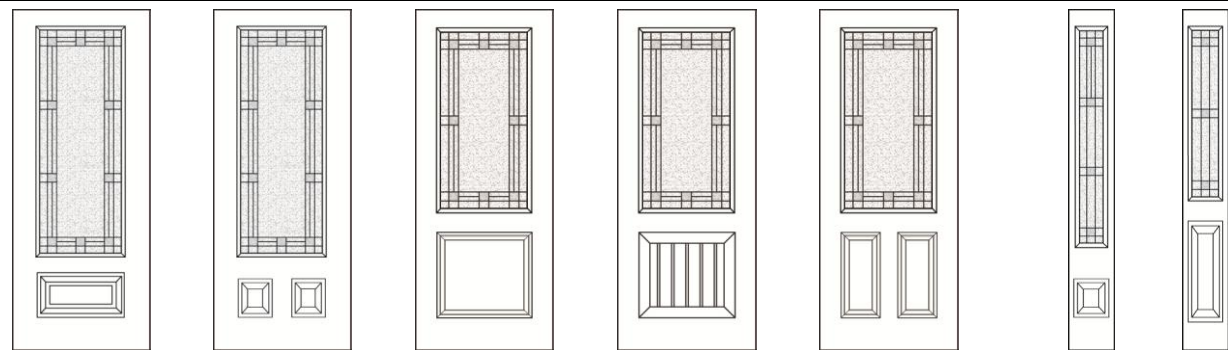

8'0" Doors and Sidelites

	Ant. Black 122-455-1	122-455-2	404-455-1	404-455-1P	404-455-2	151-455-1	450-455-1
	3/0 X 8/0	3/0 X 8/0	3/0 X 8/0	3/0 X 8/0	3/0 X 8/0	12" & 14"	12" & 14"
MHD		1133.00			1013.00		756.00
BLS	1216.00		1141.00	1141.00	1124.00	799.00	816.00
BLT			1217.00		1217.00	886.00	903.00
BMT	1840.00				1695.00	1276.00	1280.00

MHD - Masonite High Definition 24 gau.
BLS - Belleville® Smooth - High Performance Fiberglass
BLT - Belleville® Textured - Oak Grain
BMT - Belleville® Textured - Mahogany
BFT - Belleville® Textured - Fir

Standard options see page 4 for details.
Clad Frame options see page 5 for details
Prefinished Door options see page 40 for details
Rough Opening and Handing Chart see page 3 for details.