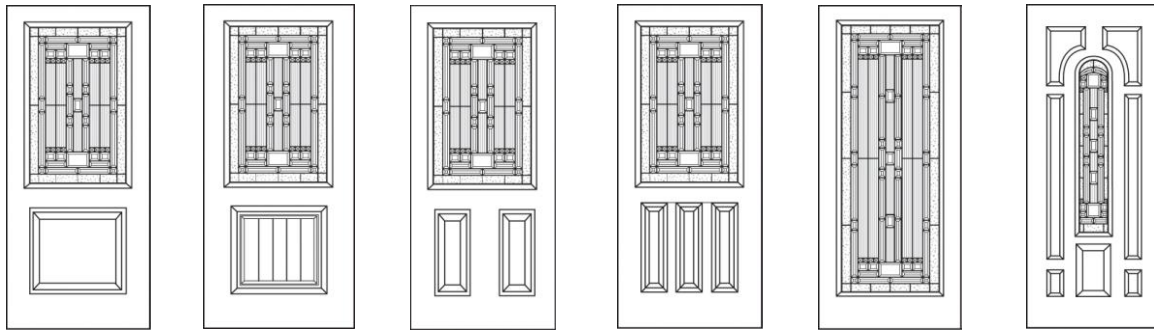

McMahon and Company
Wholesale Distributors

Masonite Entry Systems

Specialty Glass

Naples™ 366 - Antique Black

Ant. Black	106-366-1	106-366-1P	106-366-2	106-366-3	122-366-X	203-366-7
	2/8 & 3/0	2/8 & 3/0	2/8 & 3/0	2/8 & 3/0	2/8 & 3/0	2/8 & 3/0
MHD	755.00	755.00	755.00	800.00	1007.00	750.00
BLS	800.00	800.00	784.00	800.00	1046.00	795.00
BLT	899.00		899.00	899.00	1161.00	894.00
BMT		1191.00	1266.00		1547.00	1140.00
BFT			1199.00		1462.00