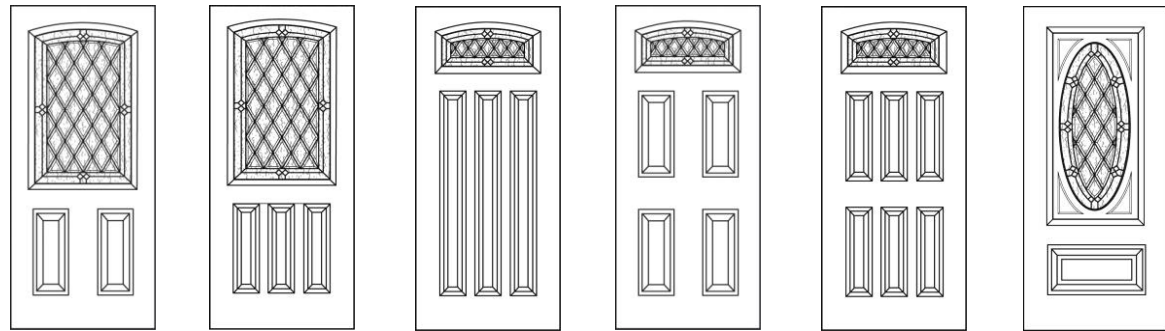

McMahon and Company
Wholesale Distributors

Masonite Entry Systems

Specialty Glass

Alston™ 338 - Antique Black

Ant. Black	106-338-1	106-338-1P	106-338-2	106-338-3	107-338-1	107-338-1P
	2/8 & 3/0	2/8 & 3/0	2/8 & 3/0	2/8 & 3/0	2/8 & 3/0	2/8 & 3/0
MHD	828.00	828.00	828.00	874.00	843.00	843.00
BLS	874.00	874.00	857.00	874.00		888.00
BLT	972.00		972.00	972.00		
BMT		1265.00	1341.00			1279.00
BFT			1273.00			