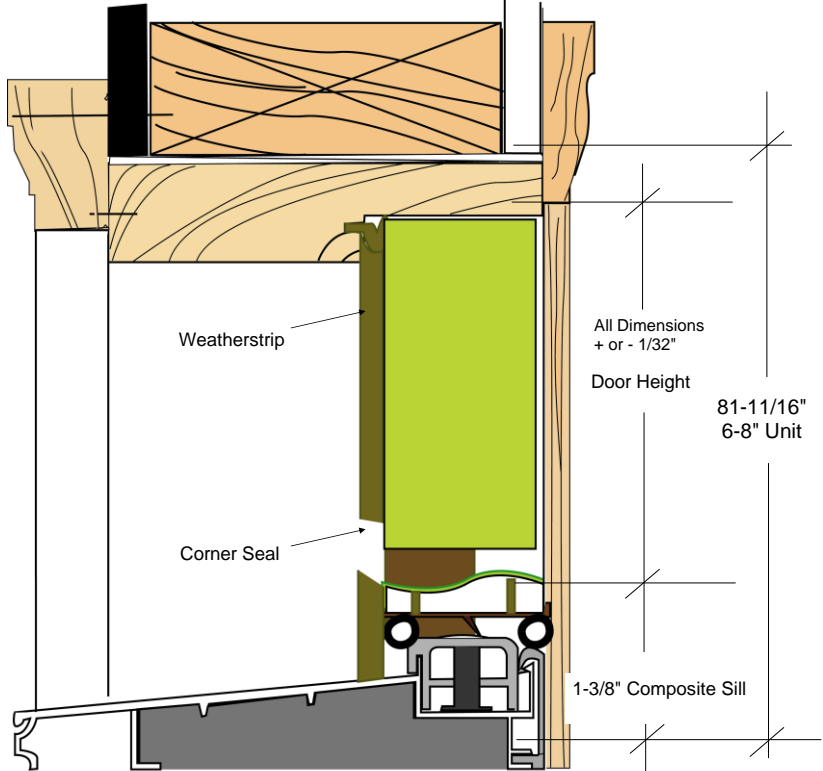

High Dam Composite Sill Standard