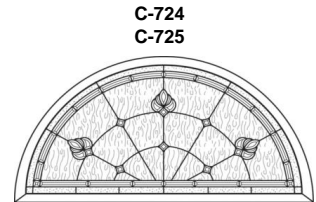

C-724	C-725
Transoms	4-9/16"	6-9/16"
3/0 W/ 2-12" SL	2011.00	2169.00
3/0 W/ 2-14" SL	2011.00	2169.00

- MHD - Masonite High Definition 24 gau.
- BLS - Belleville® Smooth - High Performance Fiberglass
- BLT - Belleville® Textured - Oak Grain
- BMT - Belleville® Textured - Mahogany
- BFT - Belleville® Textured - Fir

Standard options see page 4 for details.
Clad Frame options see page 5 for details
Prefinished Door options see page 40 for details
Rough Opening and Handing Chart see page 3 for details.

Shaded Area Indicate Special Order