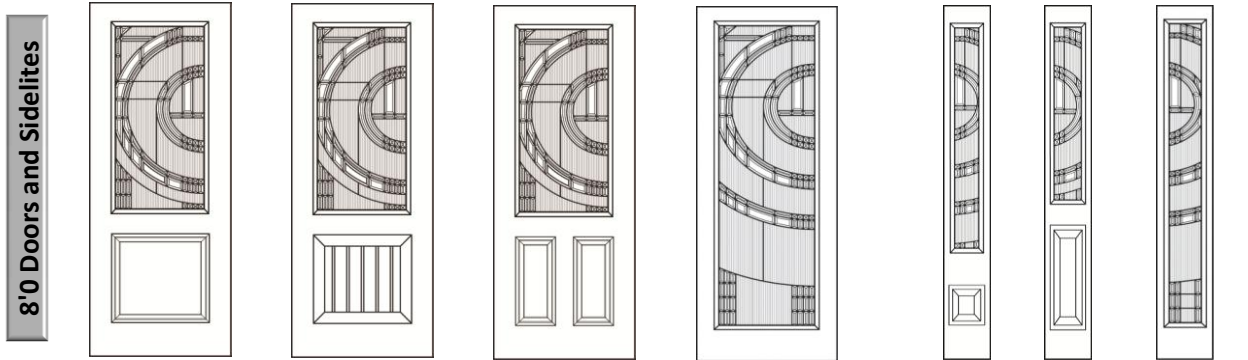

Platinum	404-537-1	404-537-1P	404-537-2	810-537-X	151-537-1	450-537-1	852-537-X
	3/0 X 8/0	3/0 X 8/0	3/0 X 8/0	3/0 X 8/0	12" & 14"	12" & 14"	12" & 14"
MHD			1356.00	1747.00		940.00	1137.00
BLS	1485.00	1485.00	1468.00	1881.00	1009.00	1000.00	1197.00
BLT	1561.00		1561.00	1974.00	1096.00	1087.00	1284.00
BMT			2039.00	2470.00	1486.00	1464.00	1695.00

Zavalla glass options are limited only by your imagination. No lefts or rights, no ups or downs, no rules - each Zavalla insert is designed to be rotated - the orientation and arrangement of each insert in your door system is entirely reflective of your own personal wishes. Call out option as you look at the door from the Outside of your Home.

Door Combination	Option 1	Option 2	Option 3	Option 4	Option 5	Option 6	Option 7	Option 8
D	( )	)						
SD	(( ))	)	(( ))	)				
DS	(( ))	)	(( ))	)				
SDS	(((( ))	)	(( ))	)	)	)	(( ))	)
DD	(( ))	)	(( ))	)				

Please specify option when ordering. All product is view from outside looking at the unit.

- MHD - Masonite High Definition 24 gau.
- BLS - Belleville® Smooth - High Performance Fiberglass
- BLT - Belleville® Textured - Oak Grain
- BMT - Belleville® Textured - Mahogany
- BFT - Belleville® Textured - Fir

- Standard options see page 4 for details.
- Clad Frame options see page 5 for details
- Prefinished Door options see page 40 for details
- Rough Opening and Handing Chart see page 3 for details.

Shaded Area Indicate Special Order