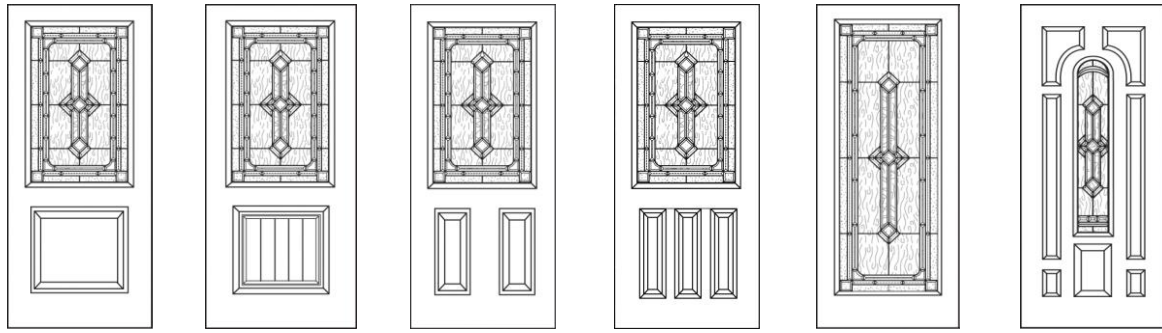

Aurora™ 207 - Platinum

Platinum	106-207-1	106-207-1P	106-207-2	106-207-3	122-207-X	203-207-7
	2/8 & 3/0	2/8 & 3/0	2/8 & 3/0	2/8 & 3/0	2/8 & 3/0	2/8 & 3/0
MHD	843.00	843.00	842.00	842.00	1087.00	755.00
BLS	888.00	888.00	871.00	888.00	1126.00	800.00
BLT	986.00		986.00	986.00	1241.00	899.00
BMT		1279.00	1355.00		1627.00	1145.00
BFT			1287.00		1542.00