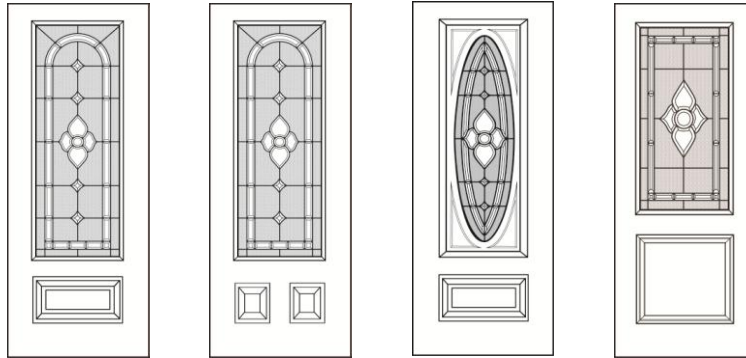

McMahon and Company
Wholesale Distributors

Masonite Entry Systems

Specialty Glass

Georgian™ 515 Brass - 517 Platinum - 518 Antique Black

8'0 Doors

Brass
Platinum

122-515-1	122-517-1	404-515-1P	404-517-1P
122-515-2	122-517-2	404-515-2	404-517-2
306-515-2	306-517-2	151-515-1	151-517-1
404-515-1	404-517-1	450-515-1	450-517-1