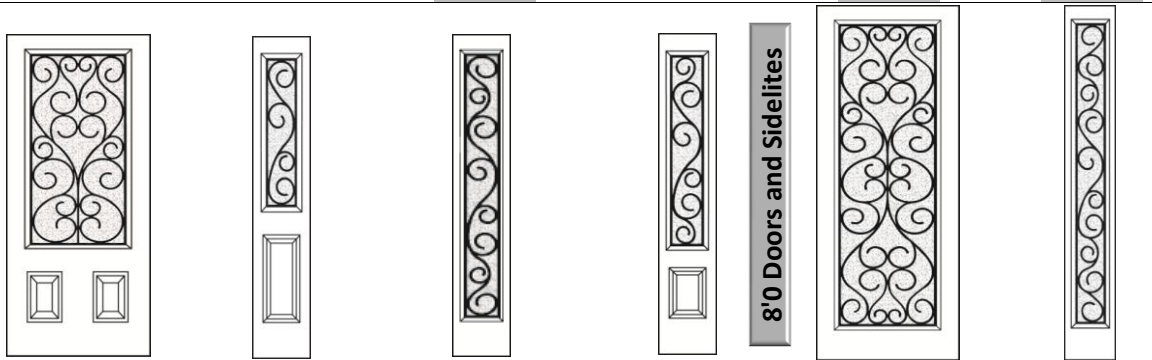

Wrought Iron	404-918-2	129-918-1	151-918-X	450-918-1	810-918-X	852-918-X
	2/8 & 3/0	12" & 14"	12" & 14"	12" & 14"	3/0 X 8/0	12" & 14"
MHD	1119.00	601.00	741.00	706.00	1968.00	1124.00
BLS	1164.00	679.00	820.00	785.00	2103.00	1184.00
BLT	1263.00	757.00	897.00	862.00	2195.00	1271.00
BMT		997.00	1150.00	1102.00	2690.00	1682.00
BFT		853.00	993.00	959.00		

8'0 Doors and Sidelites