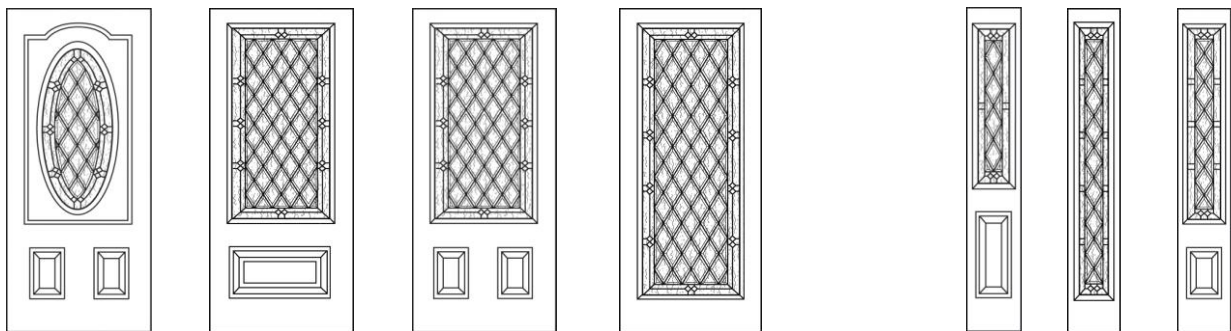

Ant. Black	304-338-3	404-338-1	404-338-2	122-338-X	129-338-1	151-338-X	450-338-1
	2/8 & 3/0	2/8 & 3/0	2/8 & 3/0	2/8 & 3/0	12" & 14"	12" & 14"	12" & 14"
MHD	881.00	1034.00	1034.00	1111.00	509.00	687.00	677.00
BLS	926.00	1079.00	1079.00	1150.00	588.00	766.00	755.00
BLT	1025.00		1178.00	1266.00	666.00	843.00	833.00
BMT		1581.00		1647.00	905.00	1096.00	1070.00
BFT		1512.00		1566.00	762.00	939.00	929.00

MHD - Masonite High Definition 24 gau.
BLS - Belleville® Smooth - High Performance Fiberglass
BLT - Belleville® Textured - Oak Grain
BMT - Belleville® Textured - Mahogany
BFT - Belleville® Textured - Fir

Standard options see page 4 for details.
Clad Frame options see page 5 for details
Prefinished Door options see page 40 for details
Rough Opening and Handing Chart see page 3 for details.

Shaded Area Indicate Special Order