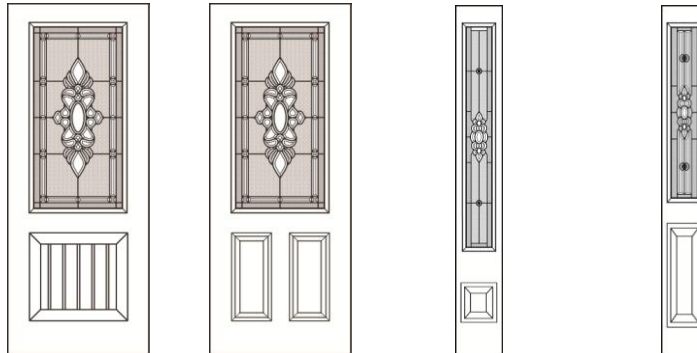

Brass
Platinum

122-442-1
122-443-1
3/0 X 8/0

122-442-2
122-443-2
3/0 X 8/0

306-442-2
306-443-2
3/0 X 8/0

404-442-1
404-443-1
3/0 X 8/0

MHD		1313.00		
BLS	1396.00		1240.00	1296.00
BLT				1371.00
BMT	2020.00		1865.00	

8'0 Doors and Sidelites