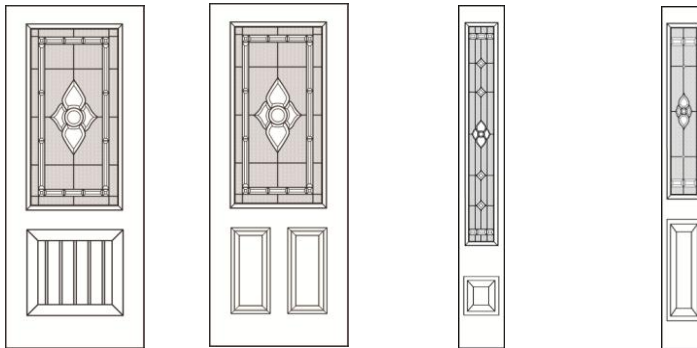

Brass
Platinum

122-515-1	122-517-1	404-515-1P	404-517-1P
122-515-2	122-517-2	404-515-2	404-517-2
306-515-2	306-517-2	151-515-1	151-517-1
404-515-1	404-517-1	450-515-1	450-517-1

3/0 x 8/0	3/0 x 8/0	3/0 x 8/0	3/0 x 8/0

MHD		1245.00		
BLS	1328.00		1214.00	1184.00
BLT				1259.00
BMT	1952.00		1839.00	

8'0 Doors and Sidelites