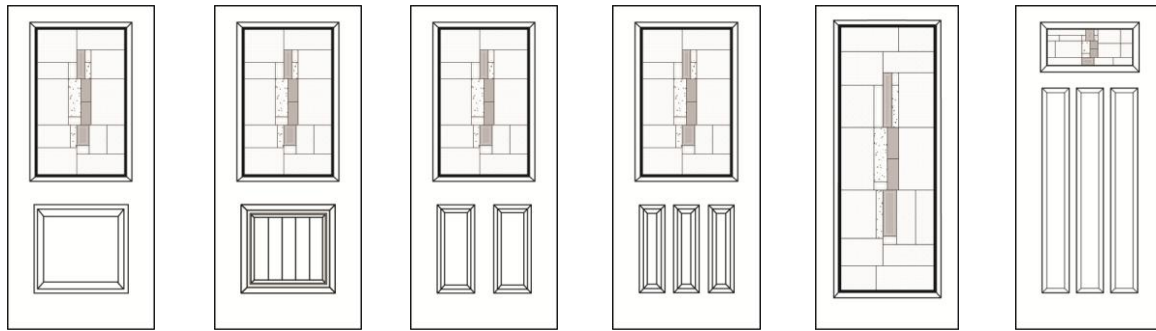

Cuzco™ 364- Antique Black

Ant. Black	106-364-1	106-364-1P	106-364-2	106-364-3	122-364-X	228-364-3
	2/8 & 3/0	2/8 & 3/0	2/8 & 3/0	2/8 & 3/0	2/8 & 3/0	2/8 & 3/0
MHD	716.00	716.00	716.00	762.00	1011.00	691.00
BLS	762.00	762.00	745.00	762.00	1050.00	691.00
BLT	860.00		860.00	860.00	1165.00	789.00
BMT		1149.00	1225.00		1547.00	
BFT			1161.00		1466.00