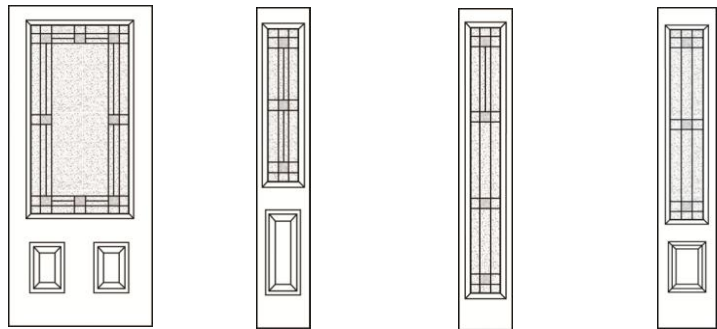

Ant. Black 404-455-2	129-455-1	151-455-X	450-455-1
	2/8 & 3/0	12" & 14"	12" & 14"	12" & 14"
MHD	792.00	495.00	592.00	608.00
BLS	837.00	574.00	670.00	687.00
BLT	936.00	651.00	748.00	765.00
BMT		891.00	1001.00	1004.00
BFT		748.00	844.00	861.00