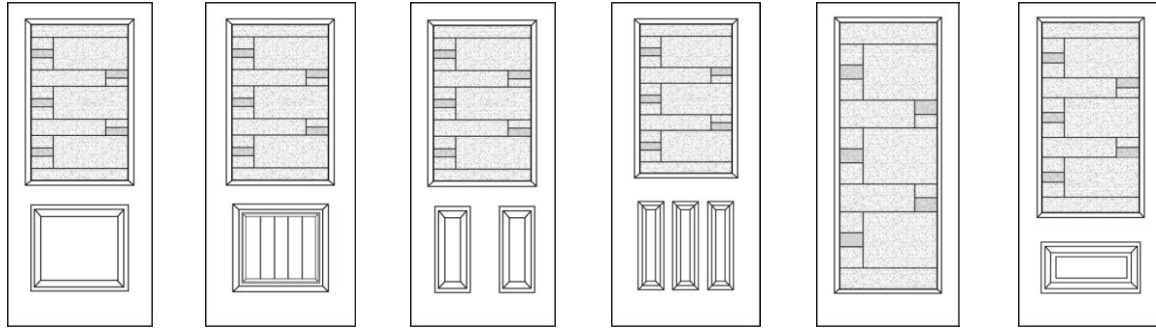

Mondrian™ 833 - Charcoal - Spectraweld™

Charcoal	106-833-1	106-833-1P	106-833-2	106-833-3	122-833-X	404-833-1
	2/8 & 3/0	2/8 & 3/0	2/8 & 3/0	2/8 & 3/0	2/8 & 3/0	2/8 & 3/0
MHD	729.00	729.00	729.00	774.00	931.00	908.00
BLS	774.00	774.00	758.00	873.00	970.00	953.00
BLT	873.00		873.00	873.00	1085.00	
BMT		1166.00	1242.00		1471.00	1453.00
BFT			1174.00		1386.00	1386.00