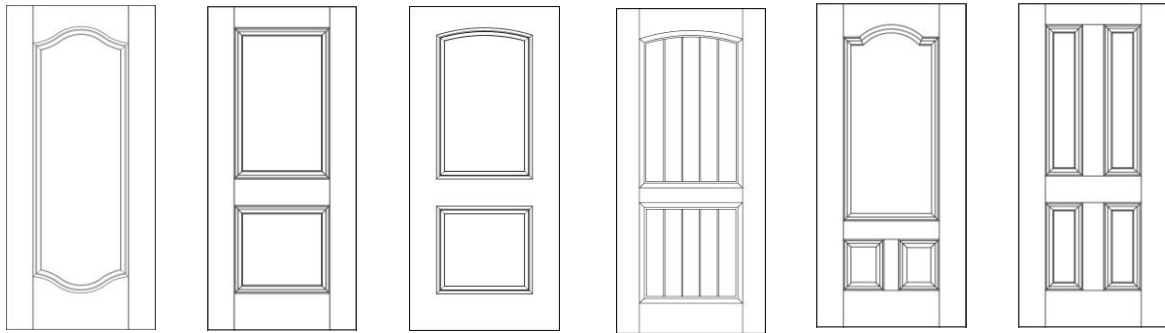

Shaded Area Indicate Special Order

McMahon and Company
Wholesale Distributors

Masonite Entry Systems

Panel Doors

Type	1 P ARCH	2 P SQ	2 P CT	2 P CT PLK	3 P ARCH	4 P NE
	2/8 & 3/0	2/8 & 3/0	2/8 & 3/0	2/8 & 3/0	2/8 & 3/0	2/8 & 3/0
MHD		336.00	336.00	336.00	336.00	336.00
BLS		378.00		378.00	378.00	378.00
BLT	499.00	470.00			470.00	470.00
BMT				694.00		