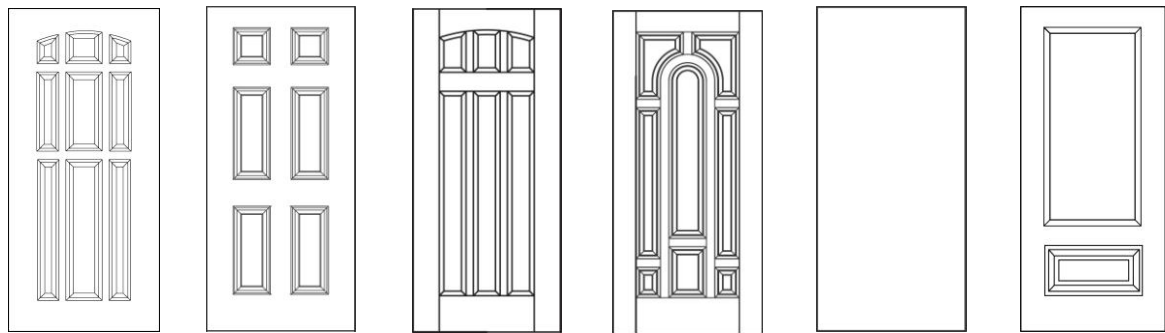

Shaded Area Indicate Special Order

McMahon and Company
Wholesale Distributors

Masonite Entry Systems

Panel Doors

Type	1 P ARCH	2 P SQ	2 P CT	2 P CT PLK	3 P ARCH	4 P NE
	2/8 & 3/0	2/8 & 3/0	2/8 & 3/0	2/8 & 3/0	2/8 & 3/0	2/8 & 3/0
MHD		336.00	336.00	336.00	336.00	336.00
BLS		378.00		378.00	378.00	378.00
BLT	499.00	470.00			470.00	470.00
BMT				694.00		