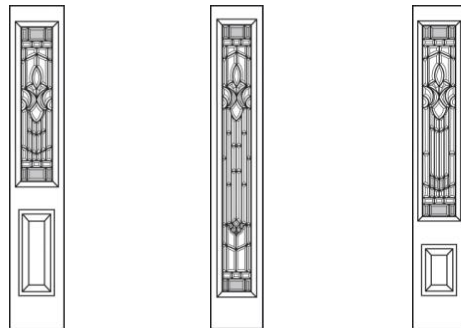

Ant. Black	129-900-1	151-900-X	450-900-1
	12" & 14"	12" & 14"	12" & 14"
MHD	547.00	798.00	698.00
BLS	625.00	876.00	777.00
BLT	703.00	954.00	855.00
BMT	943.00	1206.00	1095.00
BFT	799.00	1050.00	951.00

Transoms	4-9/16"	6-9/16"
3/0 W/ 2-12" SL	1863.00	2020.00
3/0 W/ 2-14" SL	1863.00	2020.00

Transoms	4-9/16"	6-9/16"
3/0 W/ 2-12" SL	909.00	998.00
3/0 W/ 2-14" SL	909.00	998.00

Transoms	4-9/16"	6-9/16"
3/0 W/ 2-12" SL	1951.00	2109.00
3/0 W/ 2-14" SL	1951.00	2109.00

Transom	4-9/16"	6-9/16"
3/0 DOOR	866.00	970.00

MHD - Masonite High Definition 24 gau.
BLS - Belleville® Smooth - High Performance Fiberglass
BLT - Belleville® Textured - Oak Grain
BMT - Belleville® Textured - Mahogany
BFT - Belleville® Textured - Fir

Standard options see page 4 for details.
Clad Frame options see page 5 for details
Prefinished Door options see page 40 for details
Rough Opening and Handing Chart see page 3 for details.

Shaded Area Indicate Special Order