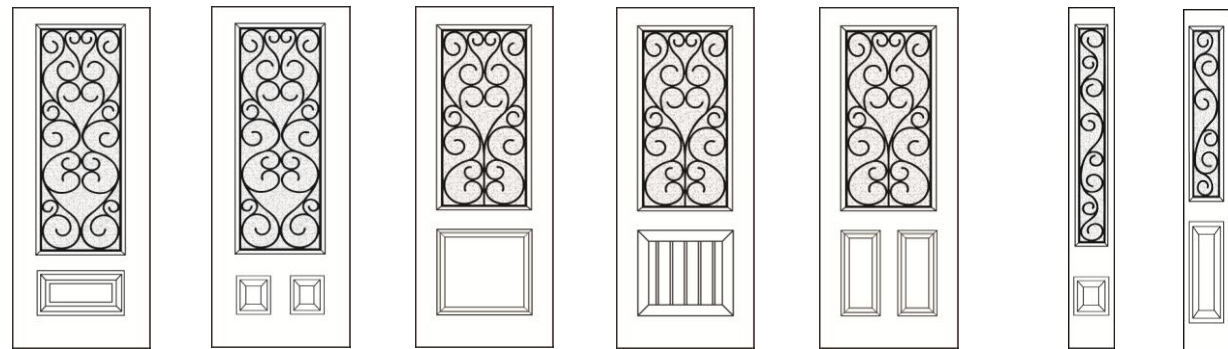

Wrought Iron	122-918-1	122-918-2	404-918-1	404-918-1P	404-918-2	151-918-1	450-918-1
	3/0 x 8/0	3/0 x 8/0	3/0 x 8/0	3/0 x 8/0	3/0 x 8/0	12" & 14"	12" & 14"
MHD		1564.00			1339.00		854.00
BLS	1647.00		1468.00	1468.00	1451.00	948.00	914.00
BLT			1544.00		1544.00	1036.00	1001.00
BMT	2271.00				2022.00	1426.00	1378.00

MHD - Masonite High Definition 24 gau.
BLS - Belleville® Smooth - High Performance Fiberglass
BLT - Belleville® Textured - Oak Grain
BMT - Belleville® Textured - Mahogany
BFT - Belleville® Textured - Fir

Standard options see page 4 for details.
Clad Frame options see page 5 for details
Prefinished Door options see page 40 for details
Rough Opening and Handing Chart see page 3 for details.