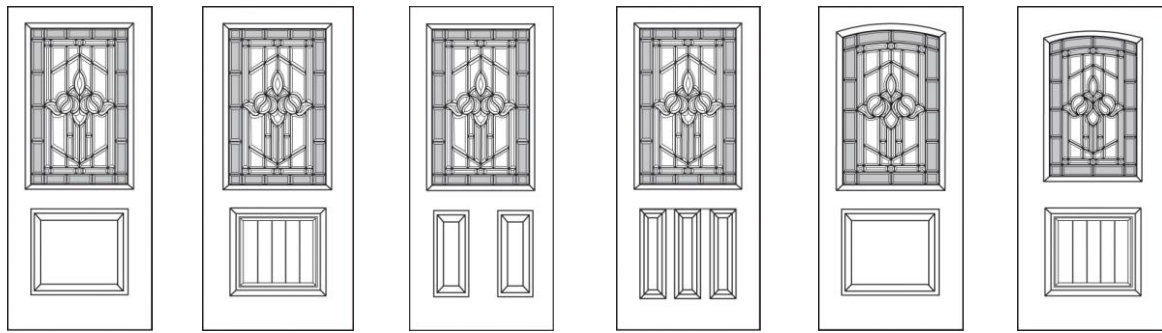

Ant. Black	106-900-1	106-900-1P	106-900-2	106-900-3	107-900-1	107-900-1P
	2/8 & 3/0	2/8 & 3/0	2/8 & 3/0	2/8 & 3/0	2/8 & 3/0	2/8 & 3/0
MHD	817.00	817.00	816.00	862.00	834.00	834.00
BLS	862.00	862.00	845.00	862.00	834.00	879.00
BLT	961.00		961.00	961.00		
BMT		1254.00	1330.00			1270.00
BFT			1261.00