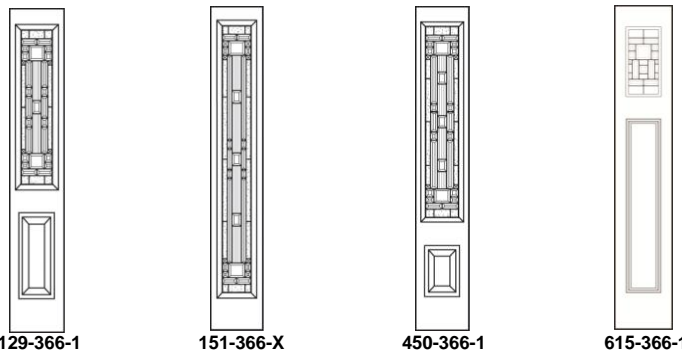

Ant. Black	129-366-1	151-366-X	450-366-1	615-366-1
	12" & 14"	12" & 14"	12" & 14"	12" & 14"
MHD	483.00	639.00	641.00	466.00
BLS	562.00	718.00	719.00	495.00
BLT	640.00	796.00	797.00	596.00
BMT	880.00	1048.00	1037.00	
BFT	736.00	892.00	893.00	687.00

Transoms	4-9/16"	6-9/16"
3/0 W/ 2-12" SL	867.00	956.00
3/0 W/ 2-14" SL	867.00	956.00

MHD - Masonite High Definition 24 gau.
BLS - Belleville® Smooth - High Performance Fiberglass
BLT - Belleville® Textured - Oak Grain
BMT - Belleville® Textured - Mahogany
BFT - Belleville® Textured - Fir

Standard options see page 4 for details.
Clad Frame options see page 5 for details
Prefinished Door options see page 40 for details
Rough Opening and Handing Chart see page 3 for details.

Shaded Area Indicate Special Order