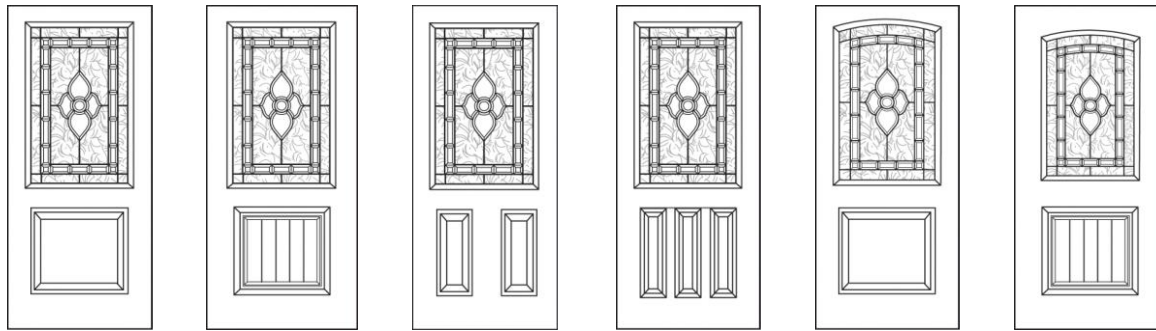

Georgian™ 515 Brass - 517 Platinum - 518 Antique Black

Brass	106-515-1	106-515-1P	106-515-2	106-515-3	107-515-1	107-515-1P
Platinum	106-517-1	106-517-1P	106-517-2	106-517-3	107-517-1	107-517-1P
Ant. Black	106-518-1	106-518-1P	106-518-2	106-518-3		
	2/8 & 3/0	2/8 & 3/0	2/8 & 3/0	2/8 & 3/0	2/8 & 3/0	2/8 & 3/0
MHD	643.00	643.00	643.00	688.00	658.00	658.00
BLS	688.00	688.00	672.00	688.00		704.00
BLT	787.00		787.00	787.00		
BMT		1079.00	1154.00			1095.00
BFT			1088.00