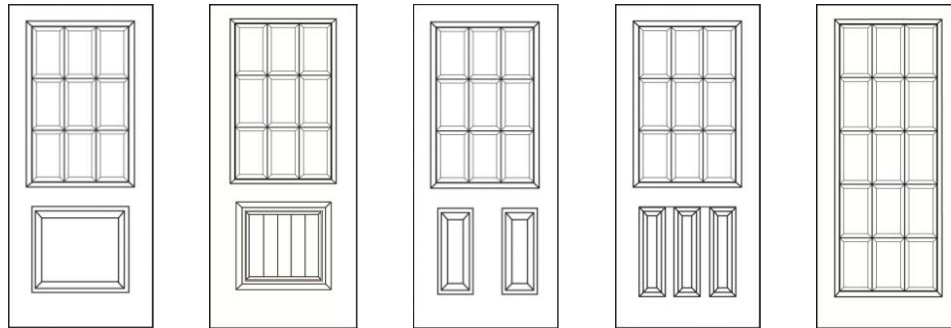

Glace™ 430 Brass - 433 Platinum

	106-430-1 106-433-1 2/8 & 3/0	106-430-1P 106-433-1P 2/8 & 3/0	106-430-2 106-433-2 2/8 & 3/0	106-430-3 106-433-3 2/8 & 3/0	122-430-X 122-433-X 2/8 & 3/0
Brass					
Platinum					
MHD	595.00	595.00	595.00		762.00
BLS	641.00	641.00	624.00	641.00	802.00
BLT	739.00		739.00	739.00	917.00
BMT		1032.00	1108.00		1302.00
BFT			1040.00		1218.00