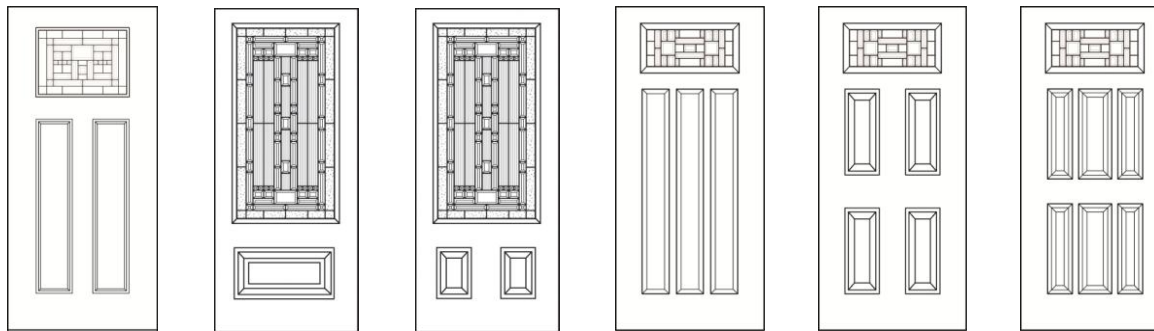

McMahon and Company
Wholesale Distributors

Masonite Entry Systems

Specialty Glass

Naples™ 366 - Antique Black

Ant. Black	106-366-1	106-366-1P	106-366-2	106-366-3	122-366-X	203-366-7
	2/8 & 3/0	2/8 & 3/0	2/8 & 3/0	2/8 & 3/0	2/8 & 3/0	2/8 & 3/0
MHD	755.00	755.00	755.00	800.00	1007.00	750.00
BLS	800.00	800.00	784.00	800.00	1046.00	795.00
BLT	899.00		899.00	899.00	1161.00	894.00
BMT		1191.00	1266.00		1547.00	1140.00
BFT			1199.00		1462.00	