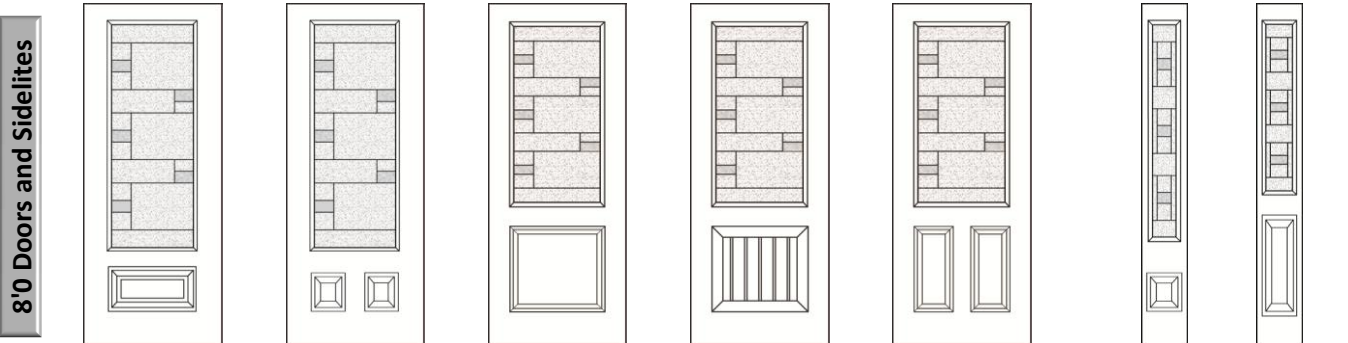

Charcoal	122-833-1	122-833-2	404-833-1	404-833-1P	404-833-2	151-833-1	450-833-1
	3/0 X 8/0	3/0 X 8/0	3/0 X 8/0	3/0 X 8/0	3/0 X 8/0	12" & 14"	12" & 14"
MHD		1207.00			1128.00		801.00
BLS	1290.00		1257.00	1257.00	1240.00	879.00	861.00
BLT			1333.00		1333.00	966.00	948.00
BMT	1915.00				1810.00	1356.00	1325.00

MHD - Masonite High Definition 24 gau.
BLS - Belleville® Smooth - High Performance Fiberglass
BLT - Belleville® Textured - Oak Grain
BMT - Belleville® Textured - Mahogany
BFT - Belleville® Textured - Fir

Standard options see page 4 for details.
Clad Frame options see page 5 for details
Prefinished Door options see page 40 for details
Rough Opening and Handing Chart see page 3 for details.