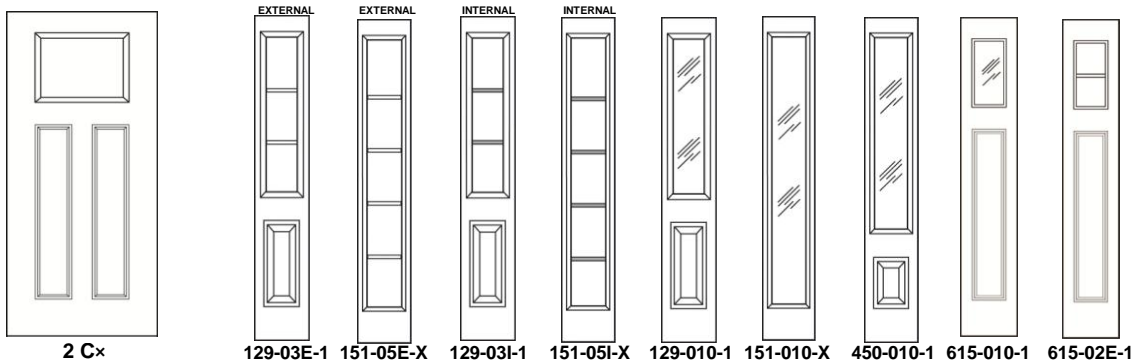

2 Cx		EXTERNAL	EXTERNAL	INTERNAL	INTERNAL					
xMHD ONLY - RP		129-03E-1	151-05E-X	129-03I-1	151-05I-X	129-010-1	151-010-X	450-010-1	615-010-1	615-02E-1
	2/8 & 3/0	12" & 14"	12" & 14"	12" & 14"	12" & 14"	12" & 14"	12" & 14"	12" & 14"	12" & 14"	12" & 14"
MHD	394.00	SL 301.00	319.00	317.00	347.00	299.00	319.00	357.00	361.00	369.00
BLS		BLSSL 365.00	382.00	380.00	409.00	363.00	382.00	430.00	404.00	413.00
BLT		BLTSL 464.00	504.00	472.00	523.00	473.00	502.00	502.00	508.00	517.00
BMT		BMTSL 764.00		859.00	731.00	816.00	900.00			
BFT		BFTSL 616.00	659.00	624.00	679.00	626.00	657.00	657.00	631.00	639.00

MHD - Masonite High Definition 24 gau.
BLS - Belleville® Smooth - High Performance Fiberglass
BLT - Belleville® Textured - Oak Grain
BMT - Belleville® Textured - Mahogany
BFT - Belleville® Textured - Fir

Standard options see page 4 for details.
Clad Frame options see page 5 for details
Prefinished Door options see page 40 for details
Rough Opening and Handing Chart see page 3 for details.

* For Dentil Shelf Option See Page 23.

Shaded Area Indicate Special Order