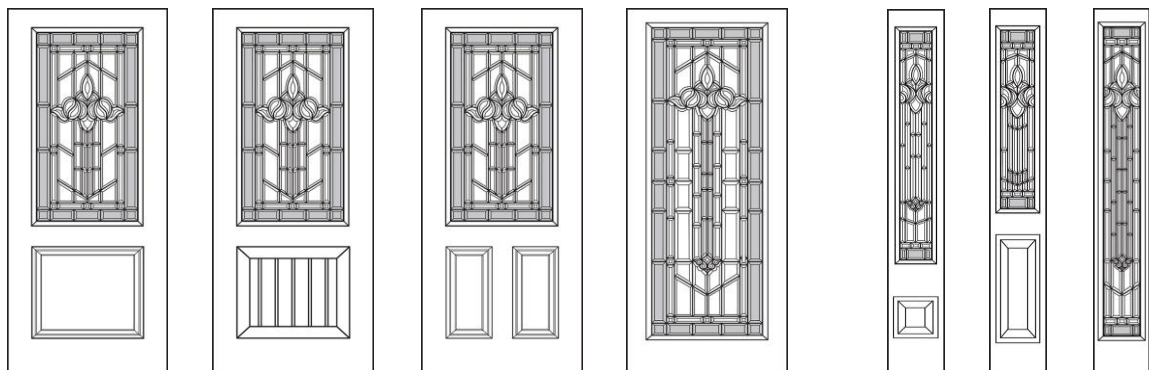

8'0" Doors and Sidelites

Ant. Black	404-900-1	404-900-1P	404-900-2	810-900-X	151-900-1	450-900-1	852-900-X
	3/0 X 8/0	3/0 X 8/0	3/0 X 8/0	3/0 X 8/0	12" & 14"	12" & 14"	12" & 14"
MHD			1383.00	1921.00	970.00	924.00	1341.00
BLS	1548.00	1548.00	1529.00	2092.00	1060.00	1042.00	1459.00
BLT	1676.00		1676.00	2268.00	1217.00	1183.00	1630.00
BMT			2006.00	2590.00	1640.00	1603.00	2060.00

MHD - Masonite High Definition 24 gau.
BLS - Belleville® Smooth - High Performance Fiberglass
BLT - Belleville® Textured - Oak Grain
BMT - Belleville® Textured - Mahogany
BFT - Belleville® Textured - Fir

Standard options see page 4 for details.
Clad Frame options see page 5 for details
Prefinished Door options see page 44 for details
Rough Opening and Handing Chart see page 3 for details.

Shaded Area Indicate Special Order