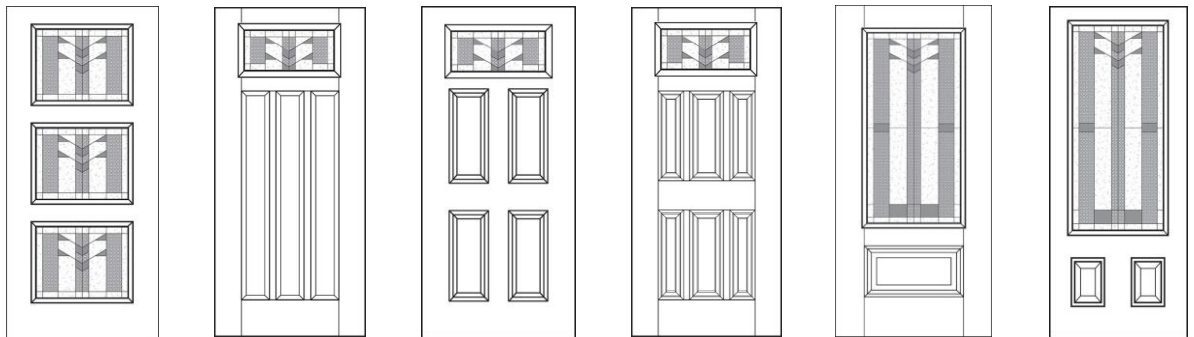

Ant. Black	217-312-X	228-312-3	228-312-4	228-312-6	404-312-1	404-312-2
	2/8 & 3/0	2/8 & 3/0	2/8 & 3/0	2/8 & 3/0	2/8 & 3/0	2/8 & 3/0
MHD	1862.00		756.00		1146.00	1146.00
BLS		818.00	799.00	818.00	1208.00	1208.00
BLT		954.00	954.00	954.00		1362.00
BMT			1215.00		1660.00	
BFT			1021.00		1463.00	

Dentil Shelf	List per side
White	$ 120.00
Oak Grain	$ 120.00
Fir Grain	$ 120.00