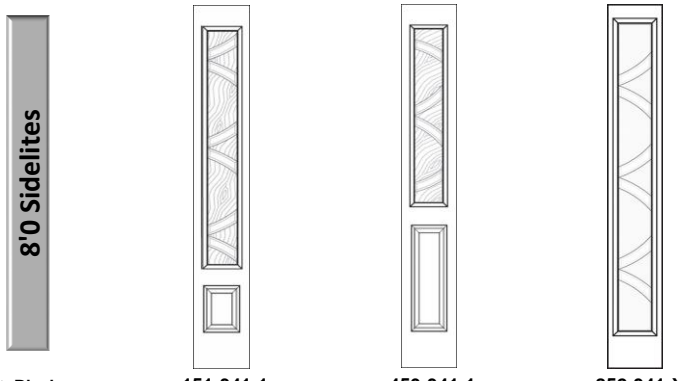

Ant. Black	151-341-1	450-341-1	852-341-X
	12" & 14"	12" & 14"	12" & 14"
MHD	1003.00	1254.00	1260.00
BLS	1093.00	1018.00	1378.00
BLT	1248.00	1157.00	1548.00
BMT	1672.00	1579.00	1979.00

MHD - Masonite High Definition 24 gau.
BLS - Belleville® Smooth - High Performance Fiberglass
BLT - Belleville® Textured - Oak Grain
BMT - Belleville® Textured - Mahogany
BFT - Belleville® Textured - Fir

Standard options see page 4 for details.
Clad Frame options see page 5 for details
Prefinished Door options see page 44 for details
Rough Opening and Handing Chart see page 3 for details.

Shaded Area Indicate Special Order