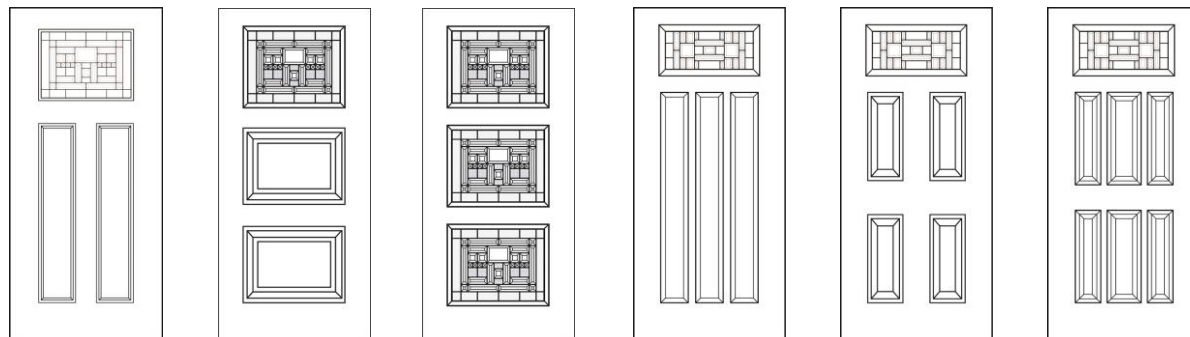

McMahon and Company
Wholesale Distributors

Masonite Entry Systems

Specialty Glass

Naples™ 366 - Antique Black

Ant. Black	106-366-1	106-366-1P	106-366-2	106-366-3	122-366-X	203-366-7
	2/8 & 3/0	2/8 & 3/0	2/8 & 3/0	2/8 & 3/0	2/8 & 3/0	2/8 & 3/0
MHD	881.00	881.00	880.00	942.00	1184.00	875.00
BLS	942.00	942.00	923.00	1083.00	1239.00	936.00
BLT	1083.00		1083.00	1083.00	1426.00	1090.00
BMT		1342.00	1362.00		1699.00	1315.00
BFT			1149.00		1492.00	