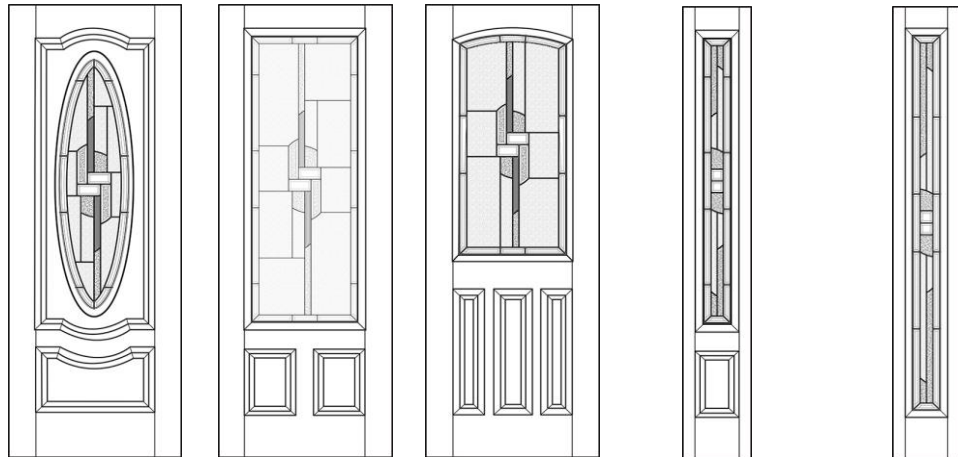

Ant. Black	302-BR4-2V 3/0 x 8/0	123-BR4-2 3/0 x 8/0	412-BR4-3 3/0 x 8/0	153-BR4-1 12" & 14"	853-BR4-X 12" & 14"
BAR	2207.00	2463.00	2412.00	1507.00	1790.00
BRM	2700.00			1842.00	

BAR - Oak Grain
BRM - Mahogany Grain

Standard options see page 4 for details.
Clad Frame options see page 5 for details
Prefinished Door options see page 44 for details
Rough Opening and Handing Chart see page 3 for details.
Shaded Area Indicate Special Order 4 - 5 Weeks