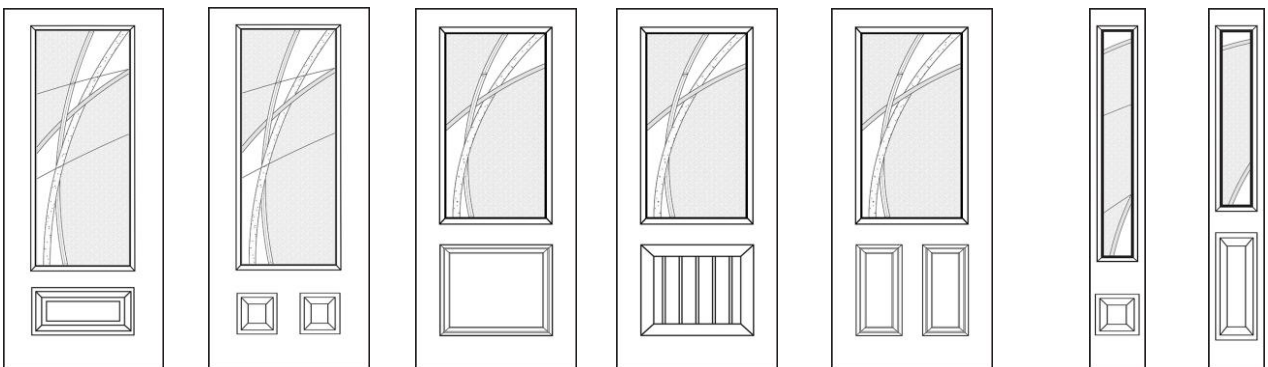

Ant. Black	122-686-1	122-686-2	404-686-1	404-686-1P	404-686-2	151-686-1	450-686-1
	3/0 x 8/0	3/0 x 8/0	3/0 x 8/0	3/0 x 8/0	3/0 x 8/0	12" & 14"	12" & 14"
MHD		1475.00			1353.00	918.00	879.00
BLS	1624.00		1518.00	1518.00	1499.00	1008.00	996.00
BLT			1646.00		1646.00	1163.00	1137.00
BMT	2151.00				1972.00	1586.00	1555.00

MHD - Masonite High Definition 24 gau.
BLS - Belleville® Smooth - High Performance Fiberglass
BLT - Belleville® Textured - Oak Grain
BMT - Belleville® Textured - Mahogany
BFT - Belleville® Textured - Fir

Standard options see page 4 for details.
Clad Frame options see page 5 for details
Prefinished Door options see page 44 for details
Rough Opening and Handing Chart see page 3 for details.

Shaded Area Indicate Special Order