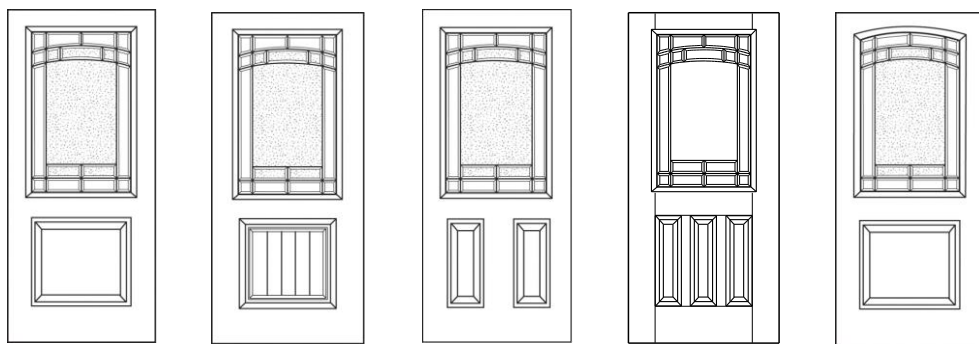

McMahon and Company
Wholesale Distributors

Masonite Entry Systems

Specialty Glass

Element 328 - Antique Black

Ant. Black	106-328-1	106-328-1P	106-328-2	106-328-3	107-328-1
	2/8 & 3/0	2/8 & 3/0	2/8 & 3/0	2/8 & 3/0	2/8 & 3/0
MHD	811.00	811.00	810.00		832.00
BLS	872.00	872.00	853.00	872.00	894.00
BLT	1012.00		1012.00	1012.00	
BMT		1271.00	1290.00		
BFT			1078.00