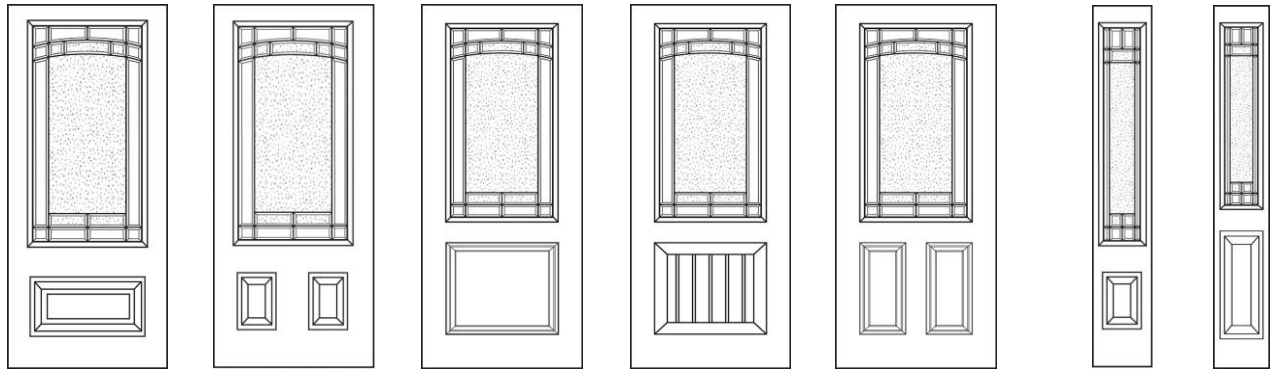

8'0 Doors and Sidelites

Ant. Black	122-328-1	122-328-2	404-328-1	404-328-1P	404-328-2	151-328-1	450-328-1
	3/0 X 8/0	3/0 X 8/0	3/0 X 8/0	3/0 X 8/0	3/0 X 8/0	12" & 14"	12" & 14"
MHD		1429.00			1295.00	918.00	856.00
BLS	1578.00		1460.00	1460.00	1440.00	1008.00	973.00
BLT			1586.00		1586.00	1163.00	1113.00
BMT	2106.00				1917.00	1586.00	1535.00

MHD - Masonite High Definition 24 gau.
BLS - Belleville® Smooth - High Performance Fiberglass
BLT - Belleville® Textured - Oak Grain
BMT - Belleville® Textured - Mahogany
BFT - Belleville® Textured - Fir

Standard options see page 4 for details.
Clad Frame options see page 5 for details
Prefinished Door options see page 44 for details
Rough Opening and Handing Chart see page 3 for details.

Shaded Area Indicate Special Order