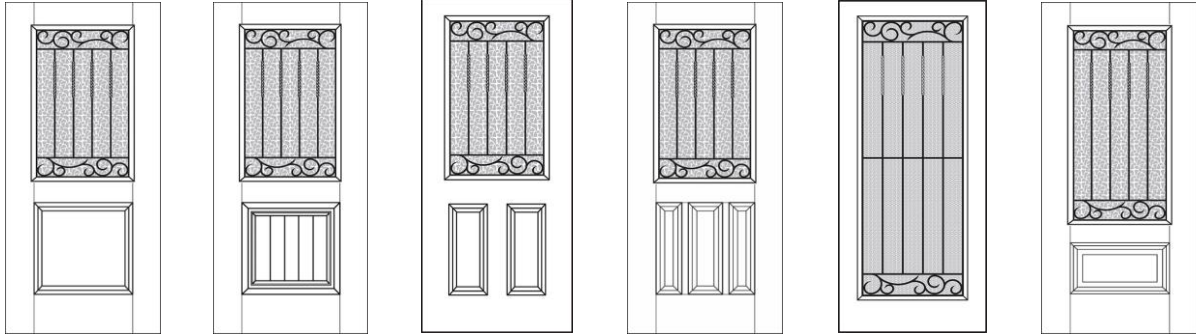

McMahon and Company
Wholesale Distributors

Masonite Entry Systems

Specialty Glass

Dutchess™ 925 - Wrought

Iron	106-925-1	106-925-1P	106-925-2	106-925-3	122-925-X	404-925-1
	2/8 & 3/0	2/8 & 3/0	2/8 & 3/0	2/8 & 3/0	2/8 & 3/0	2/8 & 3/0
MHD	1046.00	1046.00	1046.00		1429.00	1249.00
BLS	1108.00	1108.00	1089.00	1108.00	1483.00	1311.00
BLT	1247.00		1247.00	1247.00	1670.00	
BMT		1506.00	1508.00		1938.00	1764.00
BFT			1314.00		1736.00	1566.00