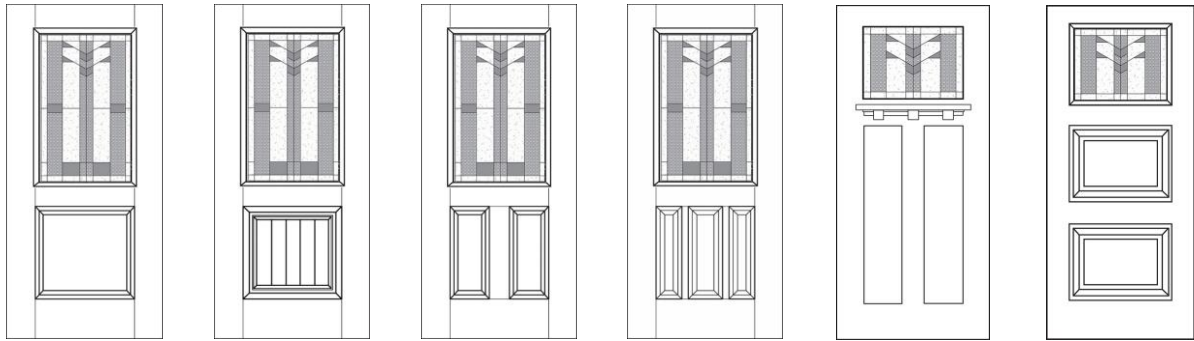

Frontier™ 312 - Antique Black

Ant. Black	106-312-1	106-312-1P	106-312-2	106-312-3	215-312-2	217-312-2
	2/8 & 3/0	2/8 & 3/0	2/8 & 3/0	2/8 & 3/0	2/8 & 3/0	2/8 & 3/0
MHD	853.00	853.00	853.00		813.00	873.00
BLS	915.00	915.00	896.00	915.00	962.00	
BLT	1054.00		1054.00	1054.00	1069.00	
BMT		1314.00	1332.00			
BFT			1121.00		1123.00