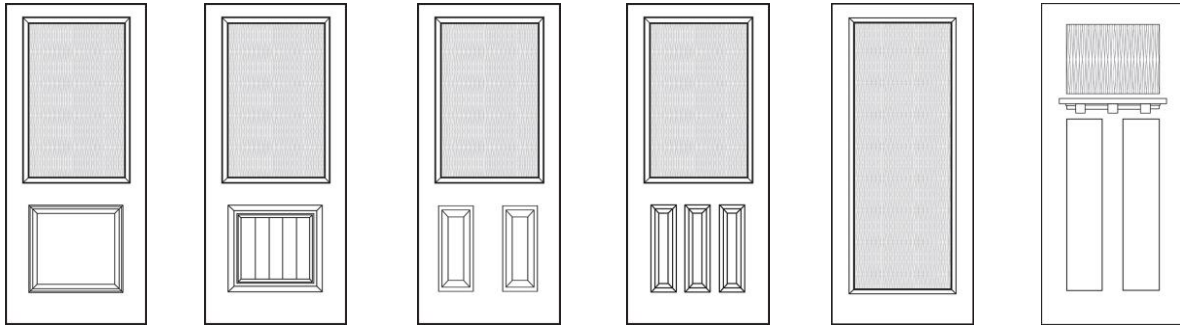

McMahon and Company
Wholesale Distributors

Masonite Entry Systems

Specialty Glass

Textured Glass - Chord 115 - Pear 116 - Quill 119 - Pearl 140

Chord	106-115-1	106-115-1P	106-115-2	106-115-3	122-115-X	215-115-2
Pear	106-116-1	106-116-1P	106-116-2	106-116-3	122-116-X	215-116-2
Quill	106-119-1	106-119-1P	106-119-2	106-119-3	122-119-X	215-119-2
Pearl	106-140-1	106-140-1P	106-140-2	106-140-3	122-140-X	215-140-2
	2/8 & 3/0	2/8 & 3/0	2/8 & 3/0	2/8 & 3/0	2/8 & 3/0	2/8 & 3/0

MHD	665.00	665.00	664.00		889.00	609.00
BLS	726.00	726.00	707.00	726.00	943.00	758.00
BLT	866.00		866.00	866.00	1130.00	865.00
BMT		1125.00	1142.00		1396.00	
BFT			932.00		1196.00	919.00