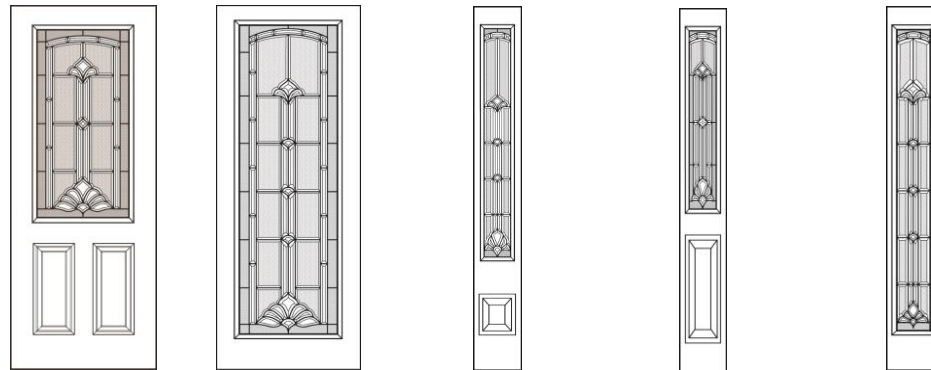

Platinum	404-778-2	810-778-X	151-778-1	450-778-1	852-778-X
	3/0 X 8/0	3/0 X 8/0	12" & 14"	12" & 14"	12" & 14"
MHD	1348.00	1814.00	999.00	926.00	1203.00
BLS	1493.00	1985.00	1089.00	1012.00	1289.00
BLT	1638.00	2161.00	1244.00	1153.00	1461.00
BMT	1970.00	2484.00	1635.00	1575.00	1890.00

MHD - Masonite High Definition 24 gau.
BLS - Belleville® Smooth - High Performance Fiberglass
BLT - Belleville® Textured - Oak Grain
BMT - Belleville® Textured - Mahogany
BFT - Belleville® Textured - Fir

Standard options see page 4 for details.
Clad Frame options see page 5 for details
Prefinished Door options see page 44 for details
Rough Opening and Handing Chart see page 3 for details.

Shaded Area Indicate Special Order