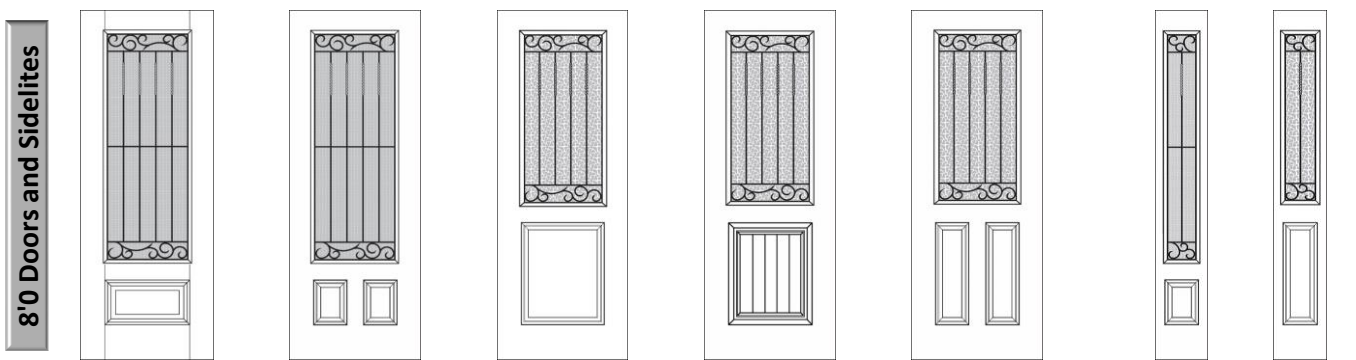

Iron	122-925-1	122-925-2	404-925-1	404-925-1P	404-925-2	151-925-1	450-925-1
	3/0 X 8/0	3/0 X 8/0	3/0 X 8/0	3/0 X 8/0	3/0 X 8/0	12" & 14"	12" & 14"
MHD		1667.00			1460.00	950.00	904.00
BLS	1817.00		1625.00	1625.00	1606.00	1040.00	1022.00
BLT			1753.00		1753.00	1195.00	1161.00
BMT	2344.00				2084.00	1619.00	1422.00

MHD - Masonite High Definition 24 gau.
BLS - Belleville® Smooth - High Performance Fiberglass
BLT - Belleville® Textured - Oak Grain
BMT - Belleville® Textured - Mahogany
BFT - Belleville® Textured - Fir

Standard options see page 4 for details.
Clad Frame options see page 5 for details
Prefinished Door options see page 44 for details
Rough Opening and Handing Chart see page 3 for details.

Shaded Area Indicate Special Order