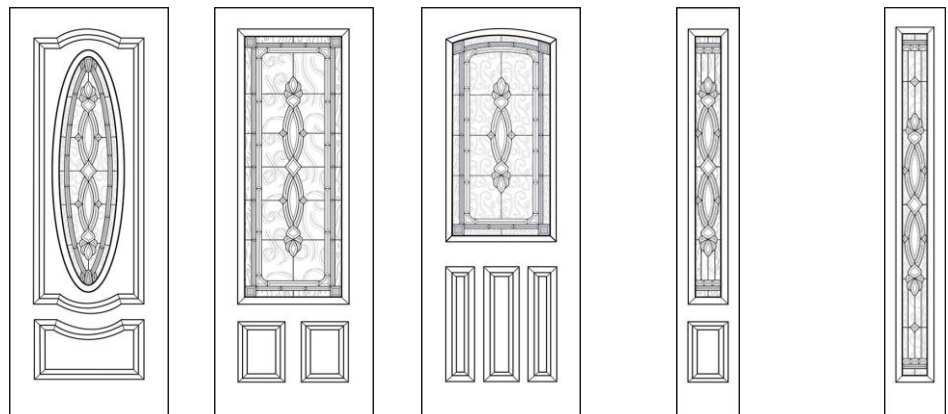

3/6 x 8/0

Platinum	302-BR3-2V 3/6 x 8/0	123-BR3-2 3/6 x 8/0	412-BR3-3 3/6 x 8/0	153-BR3-1 12" & 14"	853-BR3-X 12" & 14"
BAR	2360.00	2656.00	2517.00	1472.00	1726.00
BRM	2933.00			1773.00	

**BAR - Oak Grain
BRM - Mahogany Grain**

Standard options see page 4 for details.
Clad Frame options see page 5 for details
Prefinished Door options see page 44 for details
Rough Opening and Handing Chart see page 3 for details.

Shaded Area Indicate Special Order