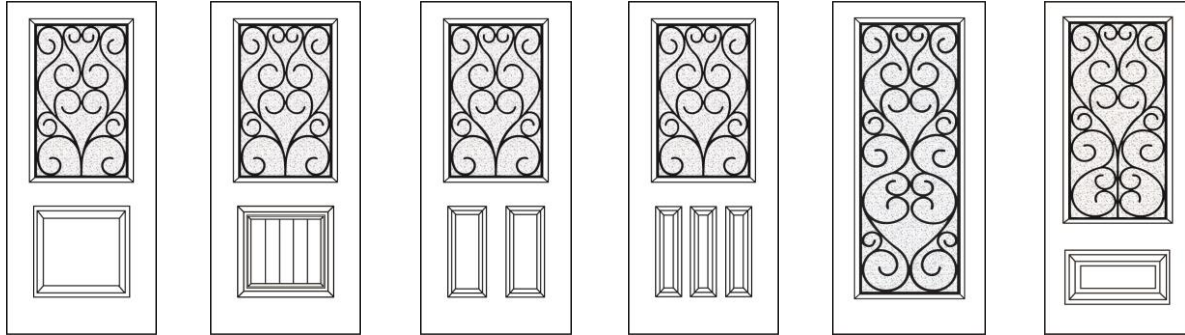

Iron Springs™ 918 - Wrought Iron

Wrought Iron	106-918-1	106-918-1P	106-918-2	106-918-3	122-918-X	404-918-1
	2/8 & 3/0	2/8 & 3/0	2/8 & 3/0	2/8 & 3/0	2/8 & 3/0	2/8 & 3/0
MHD	1149.00	1149.00	1149.00		1521.00	1318.00
BLS	1211.00	1211.00	1192.00	1211.00	1576.00	1379.00
BLT	1350.00		1350.00	1350.00	1763.00	
BMT		1609.00	1630.00		2036.00	1834.00
BFT			1416.00		1829.00	1634.00