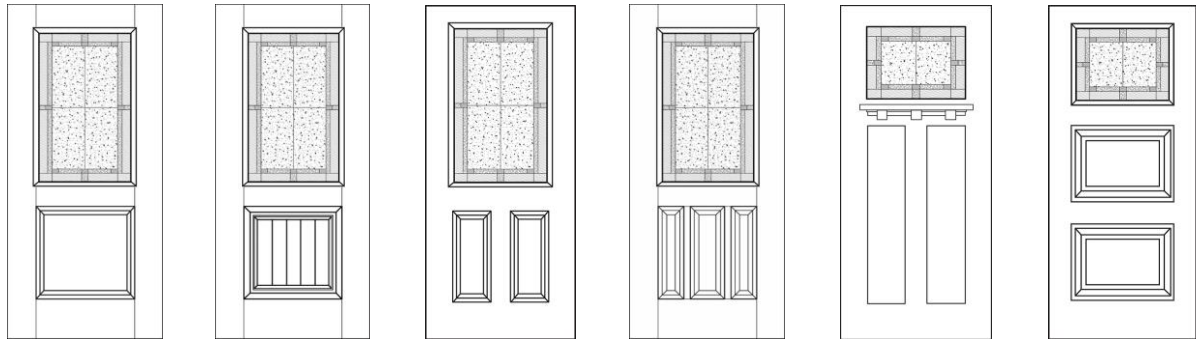

Marco™ 331 - Antique Black

Antique Black	106-331-1	106-331-1P	106-331-2	106-331-3	215-331-2	217-331-2
	2/8 & 3/0	2/8 & 3/0	2/8 & 3/0	2/8 & 3/0	2/8 & 3/0	2/8 & 3/0
MHD	832.00	832.00	832.00		795.00	852.00
BLS	894.00	894.00	874.00	894.00	944.00	
BLT	1034.00		1034.00	1034.00	1050.00	
BMT		1294.00	1312.00			
BFT			1101.00		1104.00