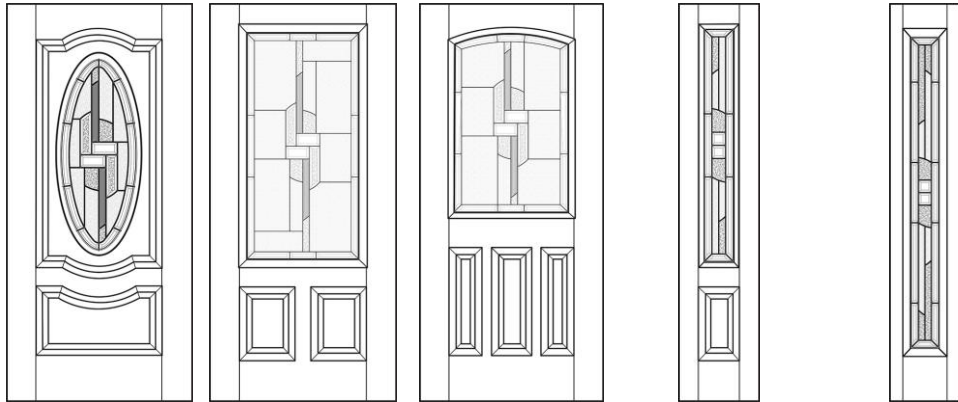

Shaded Area Indicate Special Order

McMahon and Company
Wholesale Distributors

Barrington® Fiberglass Entry Doors

BR4 Glass

3/0 x 6/8

Ant. Black	303-BR4-2V 3/0 X 6/8	405-BR4-2 3/0 X 6/8	411-BR4-3 3/0 X 6/8	451-BR4-1 12" & 14"	154-BR4-X 12" & 14"
BAR	1741.00	1997.00	1946.00	1317.00	1578.00
BRM	2028.00	2285.00		1526.00	