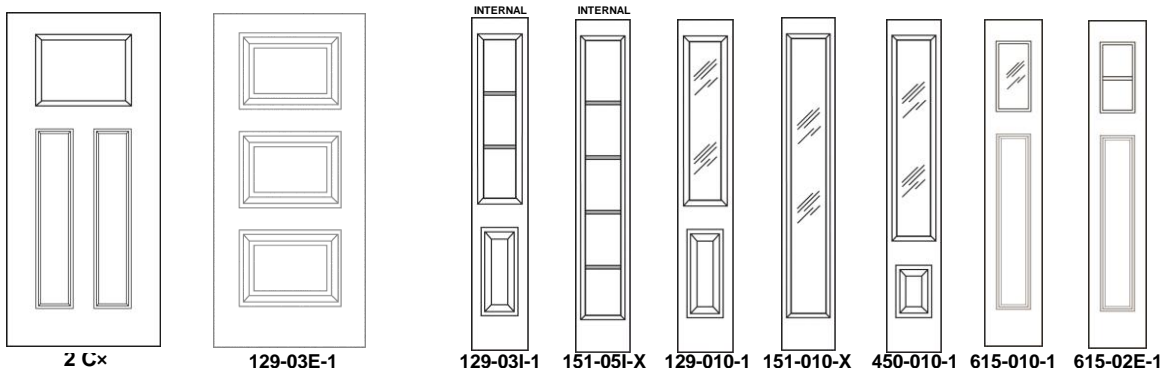

×MHD ONLY - RP		129-03E-1	129-03I-1	151-05I-X	129-010-1	151-010-X	450-010-1	615-010-1	615-02E-1
	2/8 & 3/0	2/8 & 3/0	12"×14"	12"×14"	12"×14"	12"×14"	12"×14"	12"×14"	12"×14"
MHD	395.00	379.00	SL 367.00	406.00	332.00	374.00	395.00	400.00	407.00
BLS			BLSSL 445.00	482.00	411.00	451.00	486.00	464.00	471.00
BLT			BLTSL 581.00	637.00	571.00	591.00	612.00	586.00	593.00
BMT			BMTSL 835.00	892.00	824.00	860.00	849.00		
BFT			BFTSL 759.00	819.00	748.00	769.00	792.00	724.00	731.00

MHD - Masonite High Definition 24 gau.
BLS - Belleville® Smooth - High Performance Fiberglass
BLT - Belleville® Textured - Oak Grain
BMT - Belleville® Textured - Mahogany
BFT - Belleville® Textured - Fir

Standard options see page 4 for details.
Clad Frame options see page 5 for details
Prefinished Door options see page 44 for details
Rough Opening and Handing Chart see page 3 for details.

* For Dentil Shelf Option See Page 23.

Shaded Area Indicate Special Order