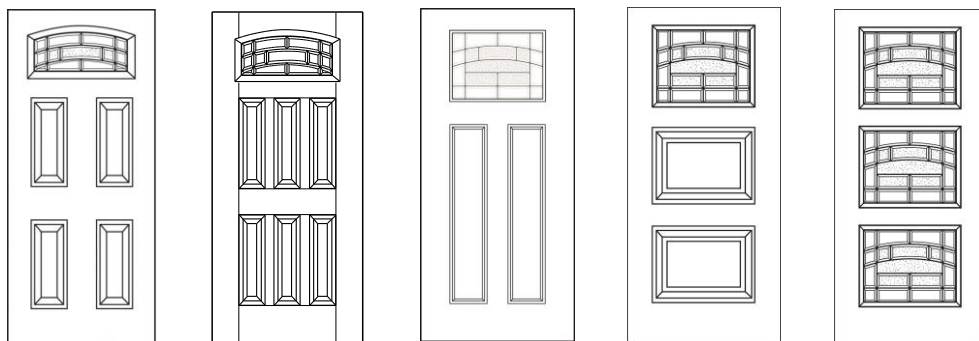

Ant. Black	137-328-4	137-328-6	215-328-2 xMHD ONLY - RP	217-328-2	217-328-X
	2/8 & 3/0	2/8 & 3/0	2/8 & 3/0	2/8 & 3/0	2/8 & 3/0
MHD	629.00		776.00	836.00	1707.00
BLS	672.00	691.00	925.00		
BLT	827.00	827.00	1032.00		
BMT					
BFT			1086.00		

MHD - Masonite High Definition 24 gau.
BLS - Belleville® Smooth - High Performance Fiberglass
BLT - Belleville® Textured - Oak Grain
BMT - Belleville® Textured - Mahogany
BFT - Belleville® Textured - Fir

Standard options see page 4 for details.
Clad Frame options see page 5 for details
Prefinished Door options see page 44 for details
Rough Opening and Handing Chart see page 3 for details.

* For Dentil Shelf Option See Page 23.

Shaded Area Indicate Special Order