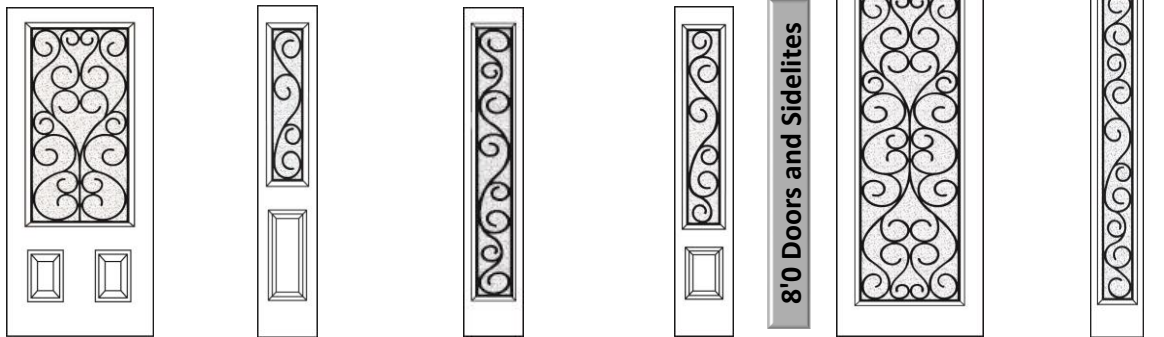

Wrought Iron	404-918-2	129-918-1	151-918-X	450-918-1	8'0 Doors and Sidelites	810-918-X	852-918-X
	2/8 & 3/0	12" & 14"	12" & 14"	12" & 14"		3/0 X 8/0	12" & 14"
MHD	1318.00	686.00	855.00	813.00		2287.00	1290.00
BLS	1379.00	784.00	952.00	911.00		2458.00	1376.00
BLT	1533.00	901.00	1098.00	1042.00		2636.00	1547.00
BMT		1158.00	1345.00	1286.00		2956.00	1978.00
BFT		1014.00	1211.00	1155.00