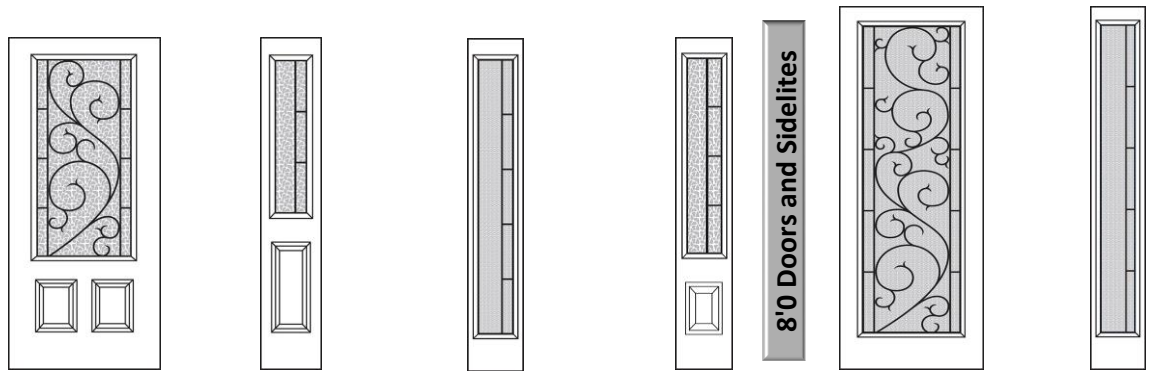

Iron	404-926-2	129-926-1	151-926-X	450-926-1	810-926-X	852-926-X
	2/8 & 3/0	12" & 14"	12" & 14"	12" & 14"	3/0 X 8/0	12" & 14"
MHD	1293.00	639.00	829.00	807.00	2229.00	1223.00
BLS	1355.00	737.00	927.00	905.00	2400.00	1340.00
BLT	1509.00	854.00	1072.00	1036.00	2578.00	1513.00
BMT		1110.00	1316.00	1279.00	2900.00	1788.00
BFT		967.00	1185.00	1149.00