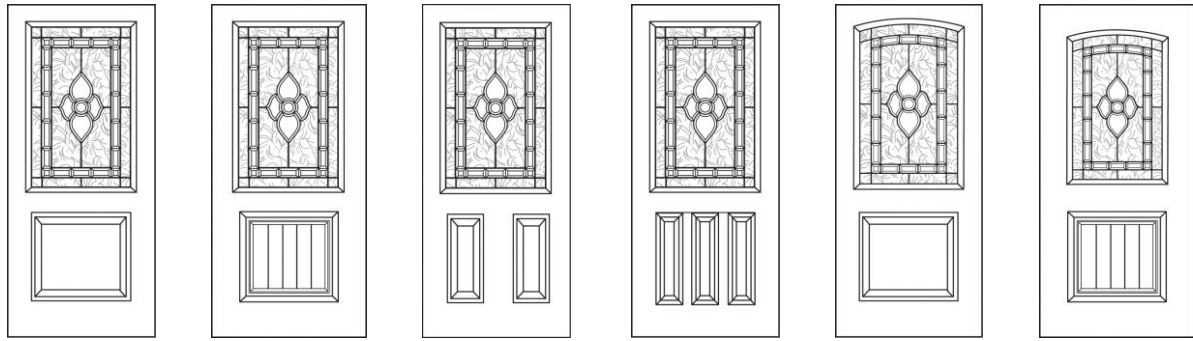

Georgian™ 515 Brass - 517 Platinum

	106-515-1	106-515-1P	106-515-2	106-515-3	107-517-1	107-517-1P
Brass						
Platinum						
	2/8 & 3/0	2/8 & 3/0	2/8 & 3/0	2/8 & 3/0	2/8 & 3/0	2/8 & 3/0
MHD	748.00	748.00	747.00	809.00	765.00	765.00
BLS	809.00	809.00	790.00	809.00	826.00	826.00
BLT	949.00		949.00	949.00		
BMT		1208.00	1226.00			1242.00
BFT			1015.00