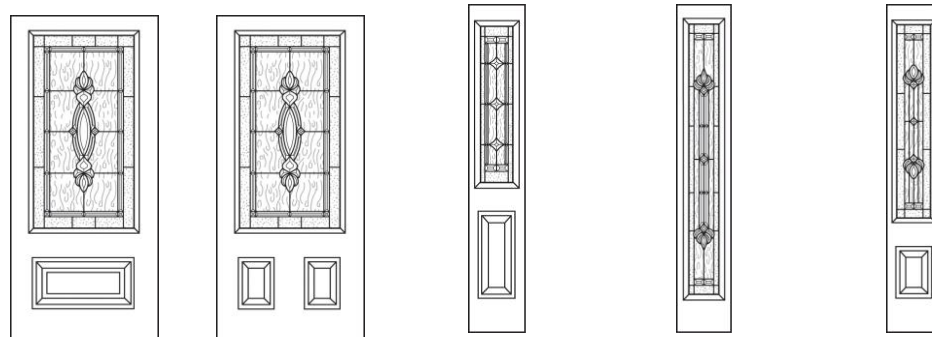

Brass	404-724-1	404-724-2	129-724-1	151-724-X	450-724-1
Platinum	404-725-1	404-725-2	129-725-1	151-725-X	450-725-1
	2/8 & 3/0	2/8 & 3/0	12" & 14"	12" & 14"	12" & 14"
MHD	1109.00	1109.00	546.00	830.00	726.00
BLS	1171.00	1171.00	644.00	928.00	824.00
BLT		1324.00	761.00	1074.00	955.00
BMT	1623.00		1018.00	1313.00	1198.00
BFT	1426.00		874.00	1187.00	1068.00

MHD - Masonite High Definition 24 gau.
BLS - Belleville® Smooth - High Performance Fiberglass
BLT - Belleville® Textured - Oak Grain
BMT - Belleville® Textured - Mahogany
BFT - Belleville® Textured - Fir

Standard options see page 4 for details.
Clad Frame options see page 5 for details
Prefinished Door options see page 44 for details
Rough Opening and Handing Chart see page 3 for details.

Shaded Area Indicate Special Order