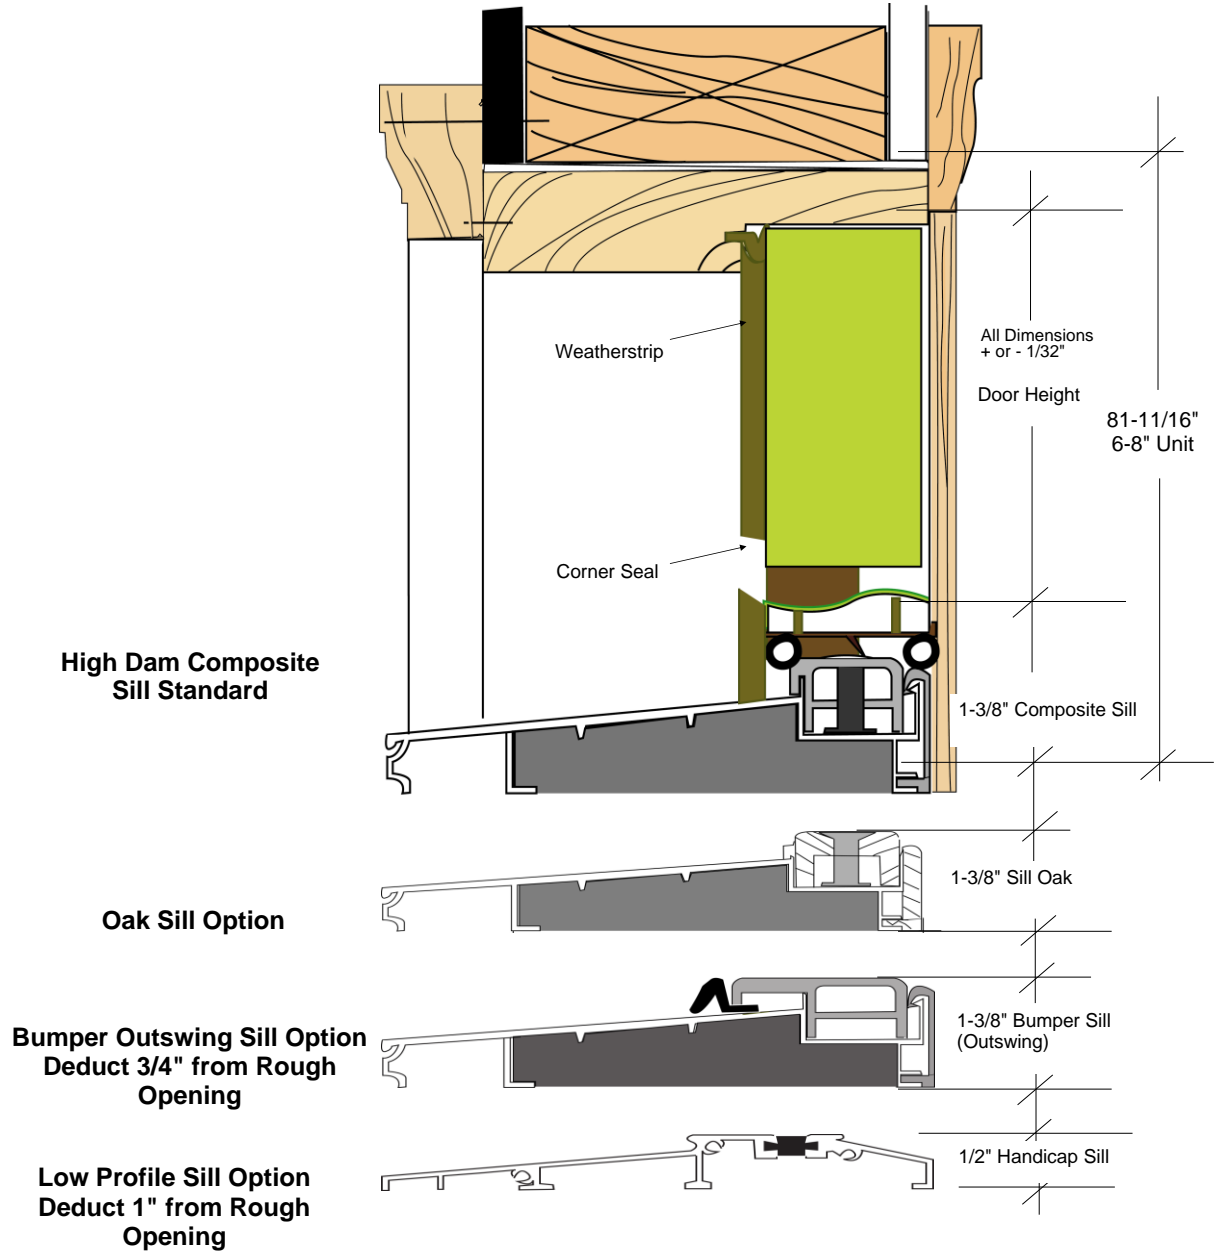

McMahon and Company
Wholesale Distributors

Masonite Entry Systems

Sill Options

Handing Chart

For Painting Steel or Fiberglass Door

Items	Panel/Flush Doors Without Door Lites	Panel/Flush Doors With Door Lites	Sidelites
Painted Both Sides The Same Color	225.00	270.00	135.00
One Side One Color Different Color On The Other Side	295.00	330.00	190.00

When The Door Has A Glass Lite, The Surround Will Be The Same Color As The Door Face

For Staining A Fiberglass Door

Items	For Fiberglass Doors Without Door Lites	For Fiberglass Doors With Door Lites	For Fiberglass Sidelites
Fiberglass Door Stained Both Sides The Same Color	275.00	310.00	150.00
Fiberglass Door Stained One Side One Color Different Color On The Other Side	340.00	375.00	200.00
Fiberglass Door Stained One Side Painted On The Other Side	285.00	320.00	170.00

To Paint The Wood Exterior Frame Around The Door Add $110.00 List

Not Specifying A Frame Color Will Result In The Frame Being Shipped Primed Only

Note: Stain Color may vary from Factory Finish. Factory Finish can Vary, Toning is held as closely as possible

Pre-Finishing Charges and Lead Time

Review Color Charts for Color Selection

Select the Color And Request A Proof Sample To Be Sure The Color Matches Your Needs.

When The Door Has A Glass Lite, The Surround Will Be The Same Color As The Door Face

MaC Factory Stain Colors Available: D-01 Golden Oak, D-02 Provincial, D-03 Early American, D-04 Pecan, D-05 Athen Rye, D-06 Red Oak
D-07 Dark Walnut, D-08 Red Mahogany

Standard Colors 2-3 Week Lead Time

McMahon & Company Will Match To Your Color, Please Call Our Customer Service Department For Information

Samples Are Sent For Confirmation The Color Is Exactly As Required, Signed Verification Returned Before The Unit Can Be Produced

Special Note:

Placing Plastic Frames Behind A Storm Door Or Painting A Dark Color Can Result In Warping And Twisting Extremely High Heat Conditions, Some Distortion Or Warping Could Occur. This Type Of Application Will Void The Limited Warranty.
All Glass Lite Frames Are HP (High Performance) And Are Designed To Obtain The Best Sun UV and Heat Resistance To Cracking Or Warping

Finish Paint Colors Will Vary From Clad Frame Colors, Processes And Paint Material Are different In Each Application

Care and Maintenance of Prefinished Exterior doors:

Paint Finish: Surface should be washed with warm soapy water with minimal rubbing.

Stained Finish: After one year, homeowner should apply a clear coat of exterior UV inhibitor poly Urethane on outside of door to prevent from flaking or peeling. this should be repeated every one to two years to prevent fading or flaking because of sun damage. McMahon and Company's stained exterior doors are not considered a maintenance free finished product. Finishes left without maintenance will show signs of fading or peeling and are not considered a manufacturer's defect.

All dark surfaces will eventually show some fading.

A one year warranty will be given on painted or stained doors against peeling or flaking of all finished coats.

Excluded in warranty:

- Poor Factory primer that peels
- Sun damage due to exposure, especially on dark painted and stained surfaces
- damage caused by heat buildup between door and storm door
- All plastic surrounds