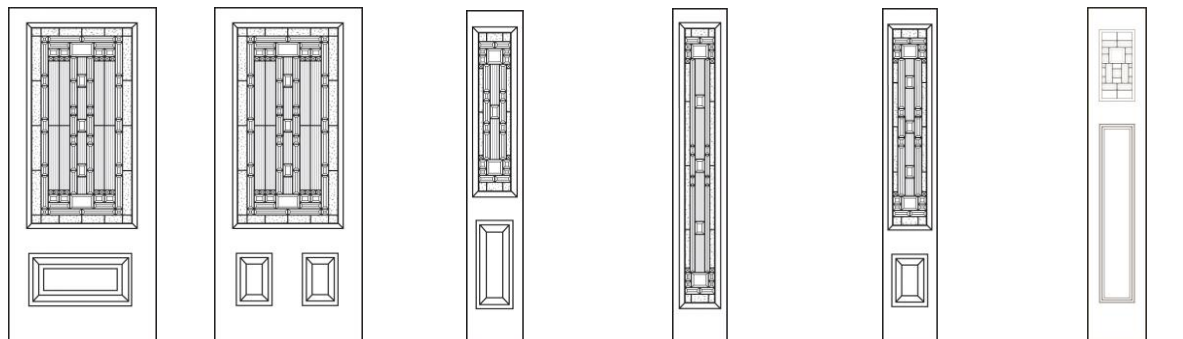

Ant. Black	404-366-1	404-366-2	129-366-1	151-366-X	450-366-1	615-366-1
	2/8 & 3/0	2/8 & 3/0	12" & 14"	12" & 14"	12" & 14"	12" & 14"
MHD	1116.00	1116.00	546.00	733.00	735.00	523.00
BLS	1178.00	1178.00	644.00	831.00	832.00	564.00
BLT		1332.00	761.00	976.00	962.00	682.00
BMT	1631.00		1018.00	1223.00	1206.00	
BFT	1433.00		874.00	1089.00	1075.00	789.00

MHD - Masonite High Definition 24 gau.
BLS - Belleville® Smooth - High Performance Fiberglass
BLT - Belleville® Textured - Oak Grain
BMT - Belleville® Textured - Mahogany
BFT - Belleville® Textured - Fir

Standard options see page 4 for details.
Clad Frame options see page 5 for details
Prefinished Door options see page 44 for details
Rough Opening and Handing Chart see page 3 for details.

Shaded Area Indicate Special Order