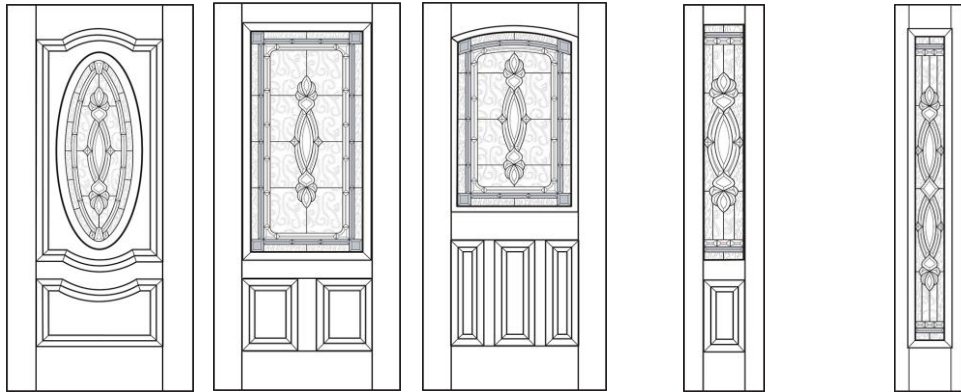

3/0 x 6/8

Platinum	303-BR3-2V 3/0 X 6/8	405-BR3-2 3/0 X 6/8	411-BR3-3 3/0 X 6/8	451-BR3-1 12" & 14"	154-BR3-X 12" & 14"
BAR	1677.00	1908.00	1862.00	1276.00	1530.00
BRM	1936.00	2167.00		1465.00