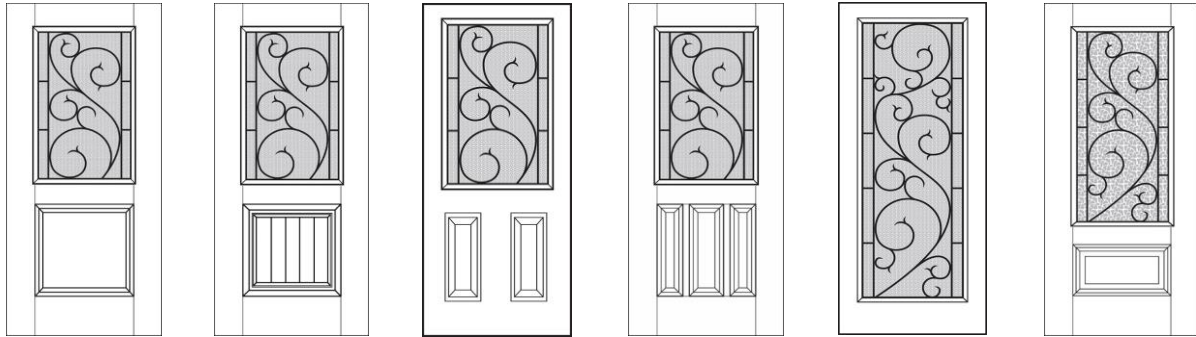

Tanglewood™ 926 - Wrought Iron

Iron	106-926-1	106-926-1P	106-926-2	106-926-3	122-926-X	404-926-1
	2/8 & 3/0	2/8 & 3/0	2/8 & 3/0	2/8 & 3/0	2/8 & 3/0	2/8 & 3/0
MHD	1079.00	1079.00	1079.00		1480.00	1293.00
BLS	1141.00	1141.00	1122.00	1141.00	1534.00	1355.00
BLT	1282.00		1282.00	1282.00	1722.00	
BMT		1541.00	1559.00		1989.00	1807.00
BFT			1348.00		1788.00	1610.00