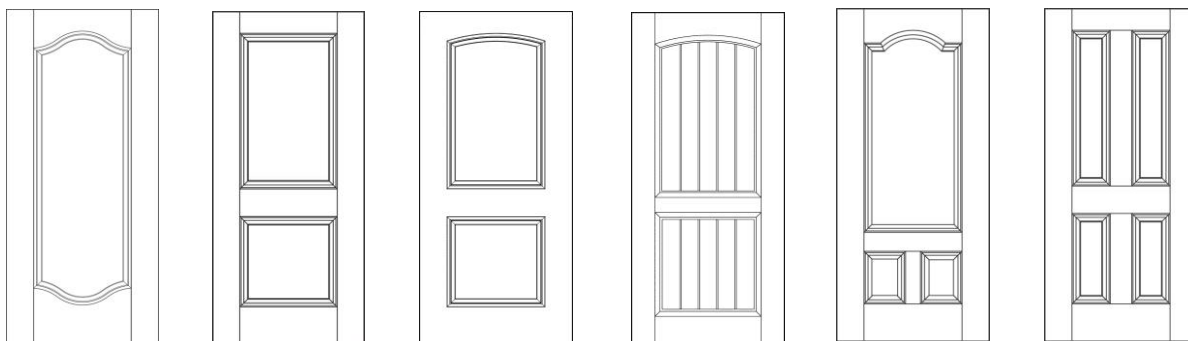

Masonite Entry Systems

Panel Doors

McMahon and Company
Wholesale Distributors

Type	1 P ARCH	2 P SQ	2 P ROMAN	2 P CT PLK	3 P ARCH-TOP	4 P NE
	2/8 & 3/0	2/8 & 3/0	2/8 & 3/0	2/8 & 3/0	2/8 & 3/0	2/8 & 3/0
MHD		379.00	379.00	379.00	379.00	379.00
BLS		436.00	436.00	436.00	436.00	436.00
BLT	571.00	542.00			542.00	542.00
BMT				800.00