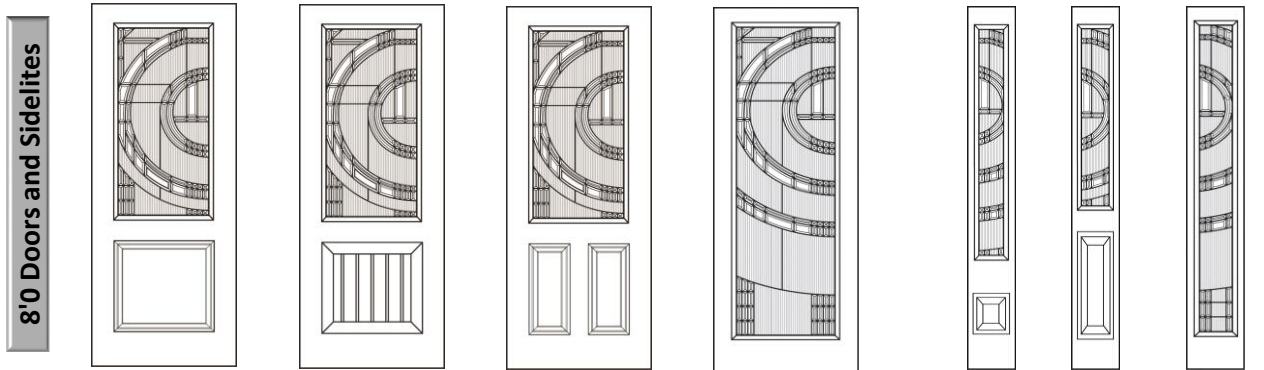

Platinum	404-537-1	404-537-1P	404-537-2	810-537-X	151-537-1	450-537-1	852-537-X
	3/0 X 8/0	3/0 X 8/0	3/0 X 8/0	3/0 X 8/0			12" & 14"
MHD			1550.00	2051.00	1076.00	1068.00	1324.00
BLS	1715.00	1715.00	1696.00	2222.00	1166.00	1155.00	1410.00
BLT	1843.00		1843.00	2400.00	1321.00	1295.00	1581.00
BMT			2174.00	2723.00	1746.00	1718.00	2012.00

Zavalla glass options are limited only by your imagination. No lefts or rights, no ups or downs, no rules - each insert in your door system is entirely reflective of your own personal wishes. Call out option as you look at the door from the outside of your home.

Door Combination	Option 1	Option 2	Option 3	Option 4	Option 5	Option 6	Option 7	Option 8
D	( )	)						
SD	(( ))	)	( )	) (				
DS	(( ))	)	( )	) (				
SDS	(((( ))))	)	( ) (	) ( )	)) (	) ( )	(( )	) ((
DD	(( ))	)	( )	) (				

Please specify option when ordering. All product is view from outside looking at the unit.

- MHD - Masonite High Definition 24 gau.
- BLS - Belleville® Smooth - High Performance Fiberglass
- BLT - Belleville® Textured - Oak Grain
- BMT - Belleville® Textured - Mahogany
- BFT - Belleville® Textured - Fir

- Standard options see page 4 for details.
- Clad Frame options see page 5 for details
- Prefinished Door options see page 44 for details
- Rough Opening and Handing Chart see page 3 for details.

Shaded Area Indicate Special Order