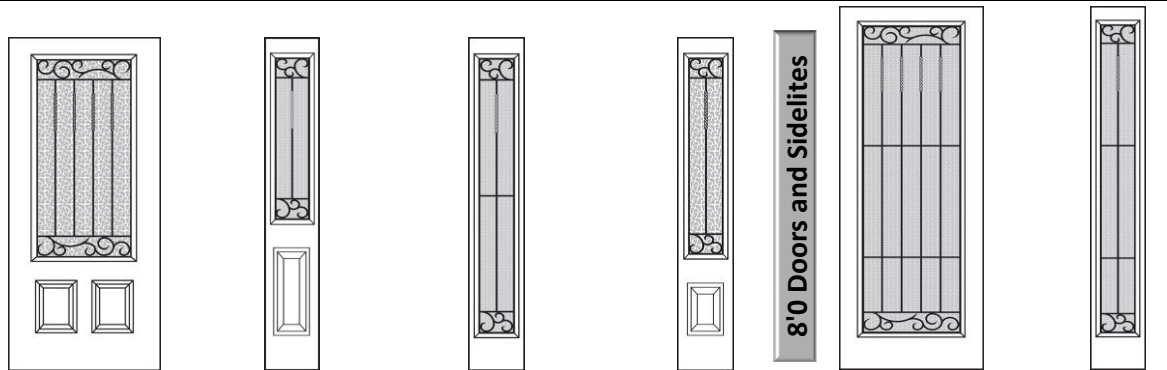

McMahon and Company
Wholesale Distributors

Masonite Entry Systems

Specialty Glass

Dutchess™ 925 - Wrought

Iron	106-925-1	106-925-1P	106-925-2	106-925-3	122-925-X	404-925-1
	2/8 & 3/0	2/8 & 3/0	2/8 & 3/0	2/8 & 3/0	2/8 & 3/0	2/8 & 3/0
MHD	1046.00	1046.00	1046.00		1429.00	1249.00
BLS	1108.00	1108.00	1089.00	1108.00	1483.00	1311.00
BLT	1247.00		1247.00	1247.00	1670.00	
BMT		1506.00	1508.00		1938.00	1764.00
BFT			1314.00		1736.00	1566.00