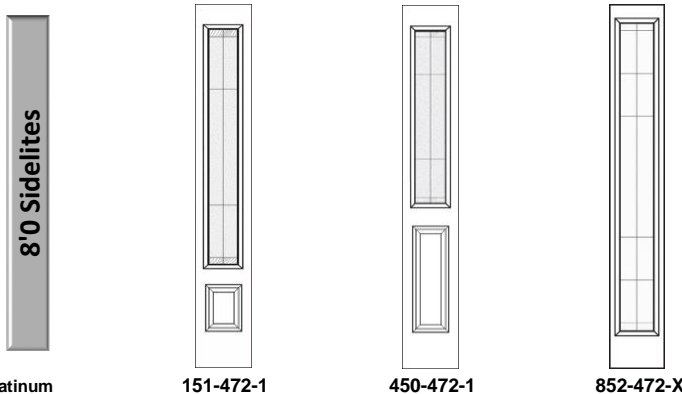

Platinum	151-472-1	450-472-1	852-472-X
	12" & 14"	12" & 14"	12" & 14"
MHD	879.00	863.00	1151.00
BLS	969.00	980.00	1269.00
BLT	1124.00	1121.00	1440.00
BMT	1546.00	1542.00	1870.00

MHD - Masonite High Definition 24 gau.
BLS - Belleville® Smooth - High Performance Fiberglass
BLT - Belleville® Textured - Oak Grain
BMT - Belleville® Textured - Mahogany
BFT - Belleville® Textured - Fir

Standard options see page 4 for details.
Clad Frame options see page 5 for details
Prefinished Door options see page 44 for details
Rough Opening and Handing Chart see page 3 for details.

Shaded Area Indicate Special Order