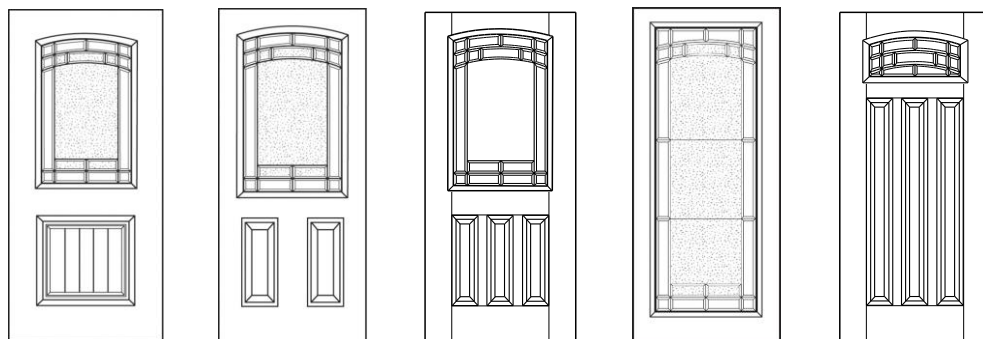

Shaded Area Indicate Special Order

McMahon and Company
Wholesale Distributors

Masonite Entry Systems

Specialty Glass

Element 328 - Antique Black

Ant. Black	106-328-1	106-328-1P	106-328-2	106-328-3	107-328-1
	2/8 & 3/0	2/8 & 3/0	2/8 & 3/0	2/8 & 3/0	2/8 & 3/0
MHD	811.00	811.00	810.00		832.00
BLS	872.00	872.00	853.00	872.00	894.00
BLT	1012.00		1012.00	1012.00	
BMT		1271.00	1290.00		
BFT			1078.00		