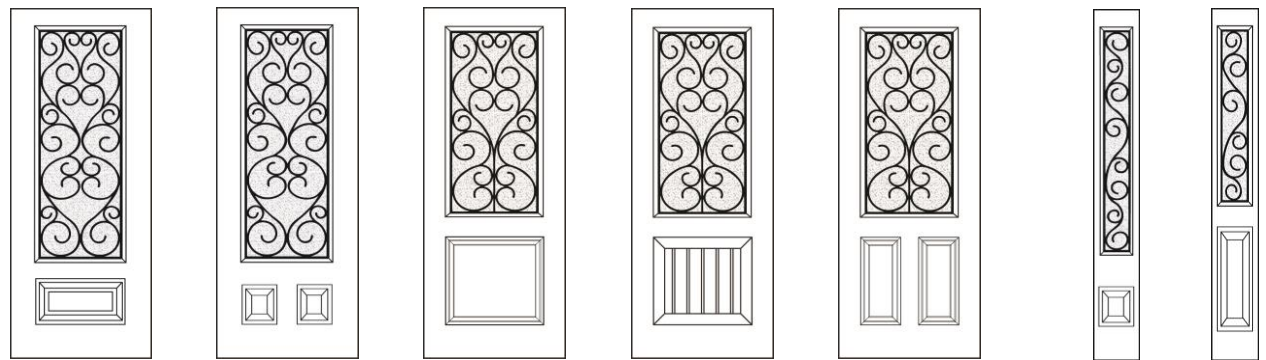

8'0 Doors and Sidelites

Wrought Iron	122-918-1	122-918-2	404-918-1	404-918-1P	404-918-2	151-918-1	450-918-1
	3/0 x 8/0	3/0 x 8/0	3/0 x 8/0	3/0 x 8/0	3/0 x 8/0	12" & 14"	12" & 14"
MHD		1792.00			1529.00	1003.00	966.00
BLS	1910.00		1694.00	1694.00	1675.00	1093.00	1052.00
BLT			1821.00		1821.00	1248.00	1193.00
BMT	2443.00				2154.00	1673.00	1615.00

MHD - Masonite High Definition 24 gau.
BLS - Belleville® Smooth - High Performance Fiberglass
BLT - Belleville® Textured - Oak Grain
BMT - Belleville® Textured - Mahogany
BFT - Belleville® Textured - Fir

Standard options see page 4 for details.
Clad Frame options see page 5 for details
Prefinished Door options see page 44 for details
Rough Opening and Handing Chart see page 3 for details.

Shaded Area Indicate Special Order