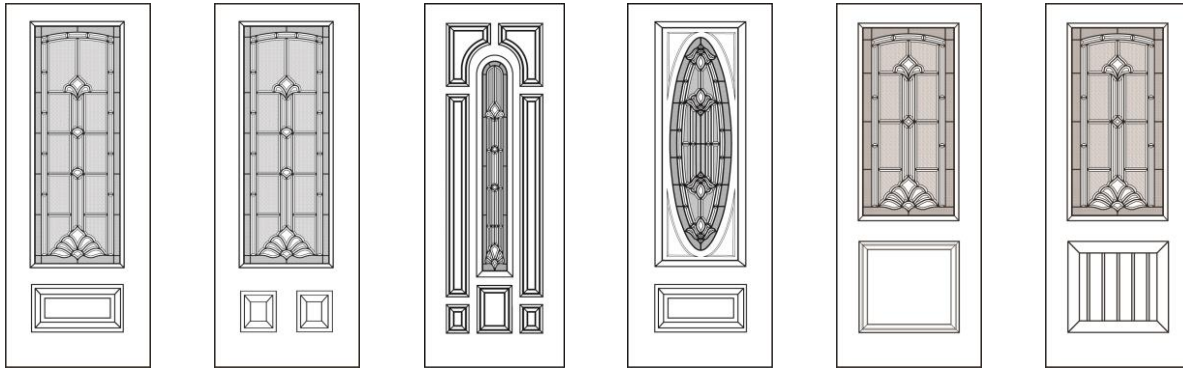

Marquise™ 778 - Platinum

8'0 Doors and Sidelites

Platinum	122-778-1	122-778-2	201-778-7	306-778-2	404-778-1	404-778-1P
	3/0 X 8/0	3/0 X 8/0	3/0 X 8/0	3/0 X 8/0	3/0 X 8/0	3/0 X 8/0
MHD		1515.00				
BLS	1632.00		1354.00	1748.00	1512.00	1512.00
BLT			1516.00		1638.00	
BMT	2166.00			2280.00		

8'0 Doors and Sidelites