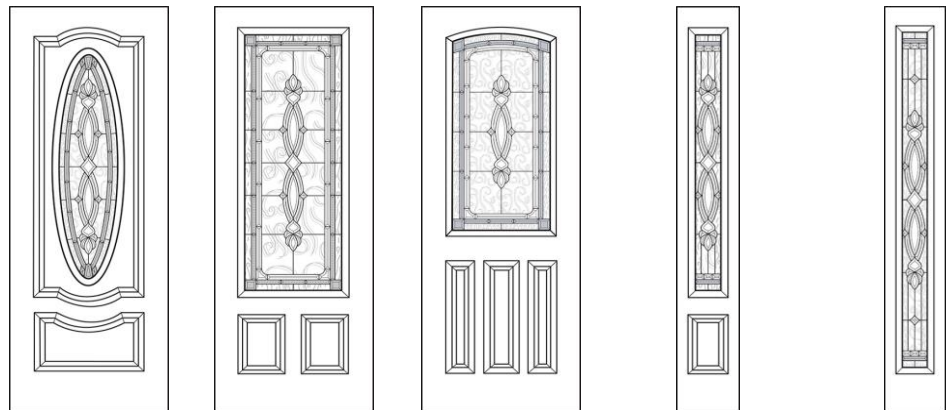

3/0 x 8/0

Platinum	302-BR3-2V 3/0 x 8/0	123-BR3-2 3/0 x 8/0	412-BR3-3 3/0 x 8/0	153-BR3-1 12" & 14"	853-BR3-X 12" & 14"
BAR	2102.00	2334.00	2286.00	1472.00	1726.00
BRM	2545.00			1773.00